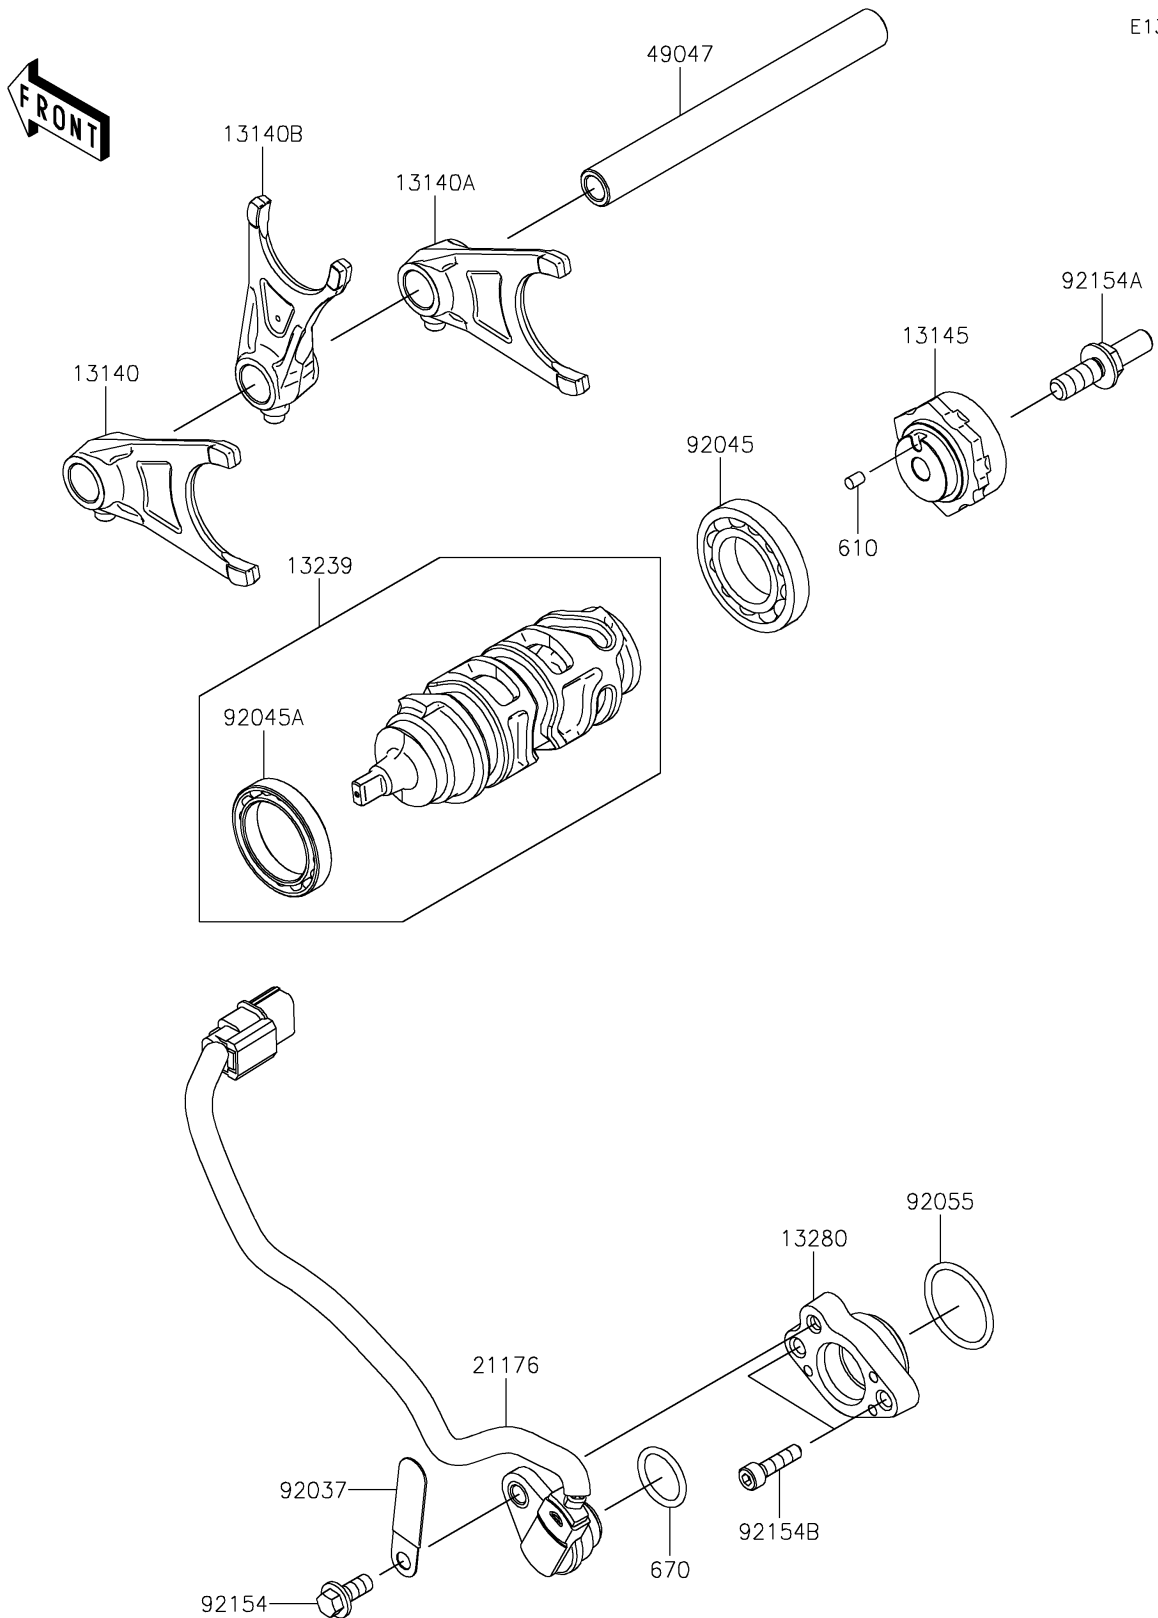

# 2024 Ninja ZX-10R ABS

## PARTS DIAGRAM

### Gear Change Drum/Shift Fork(s)

## PARTS LIST

Gear Change Drum/Shift Fork(s)

ITEM NAME	PART NUMBER	QUANTITY
-----------	-------------	----------

---