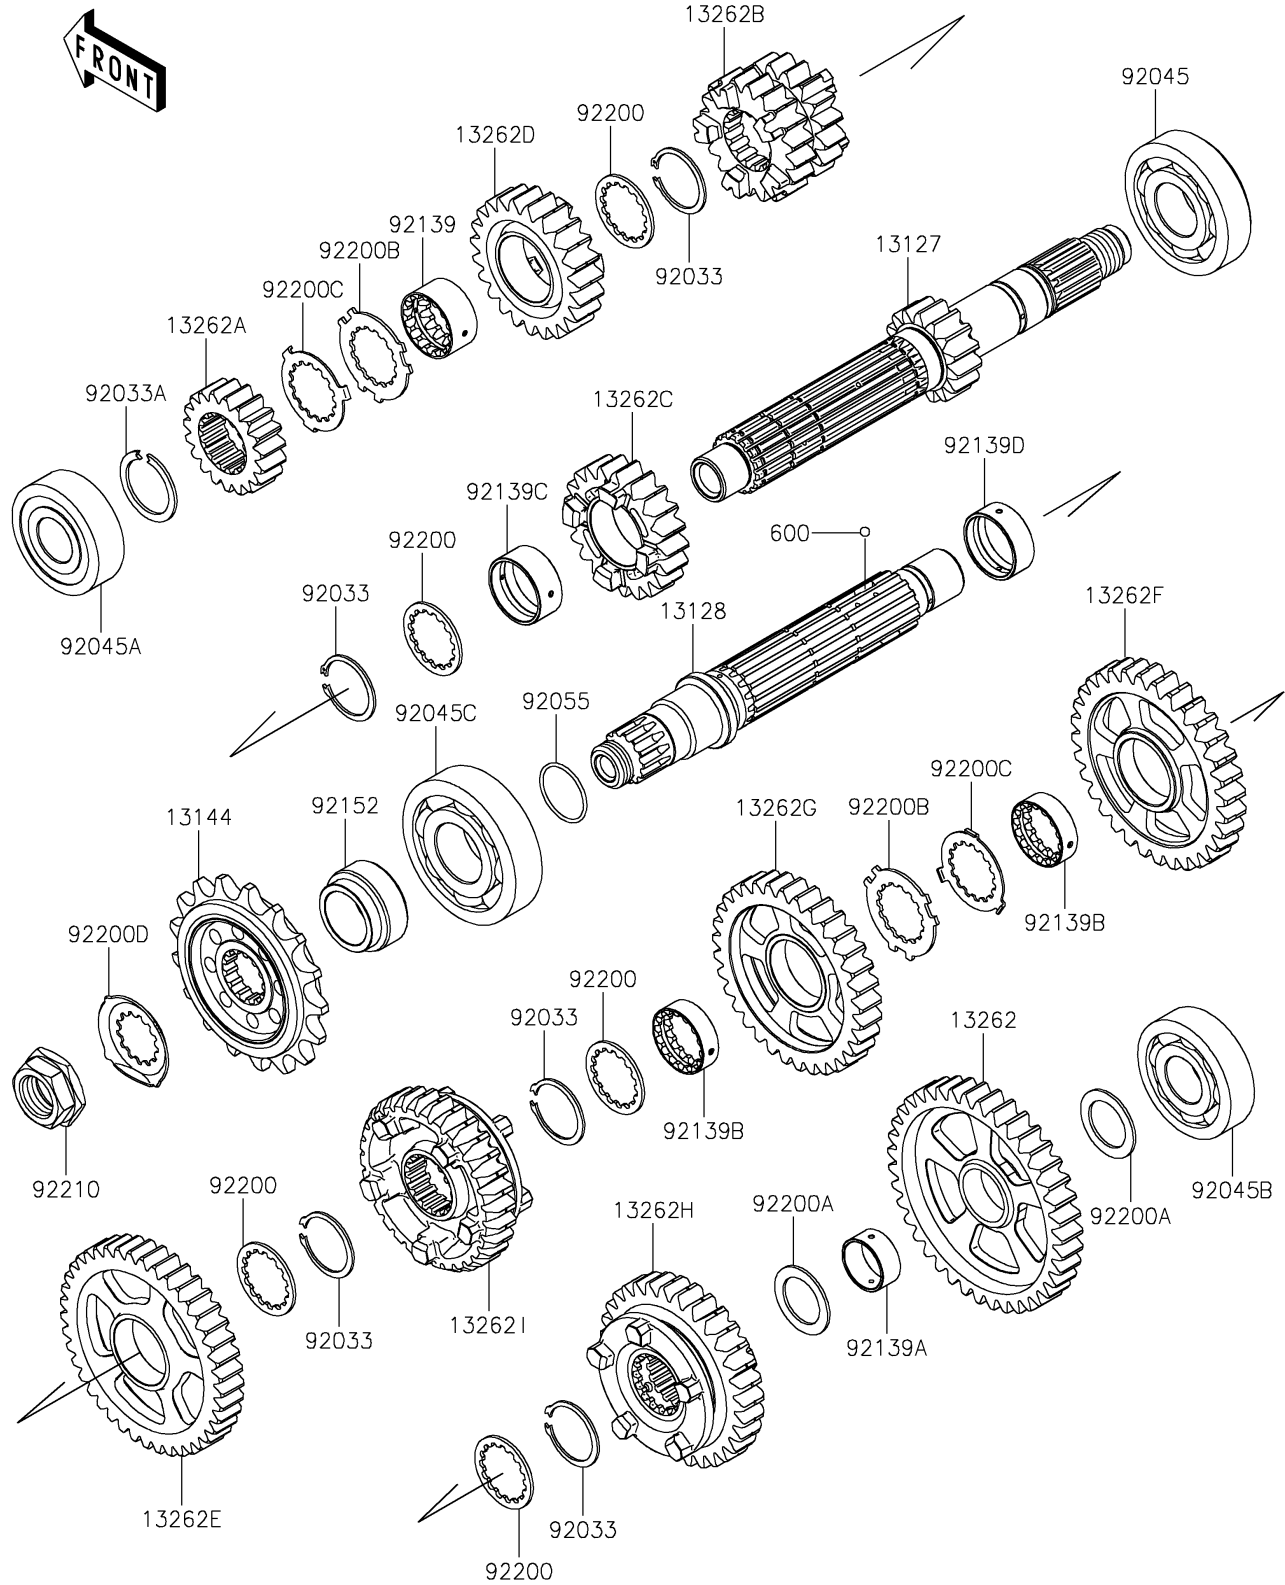

2024 Ninja ZX-10R ABS

PARTS DIAGRAM

Transmission

E1361

2024 Ninja ZX-10R ABS

PARTS LIST

Transmission

ITEM NAME

PART NUMBER

QUANTITY
