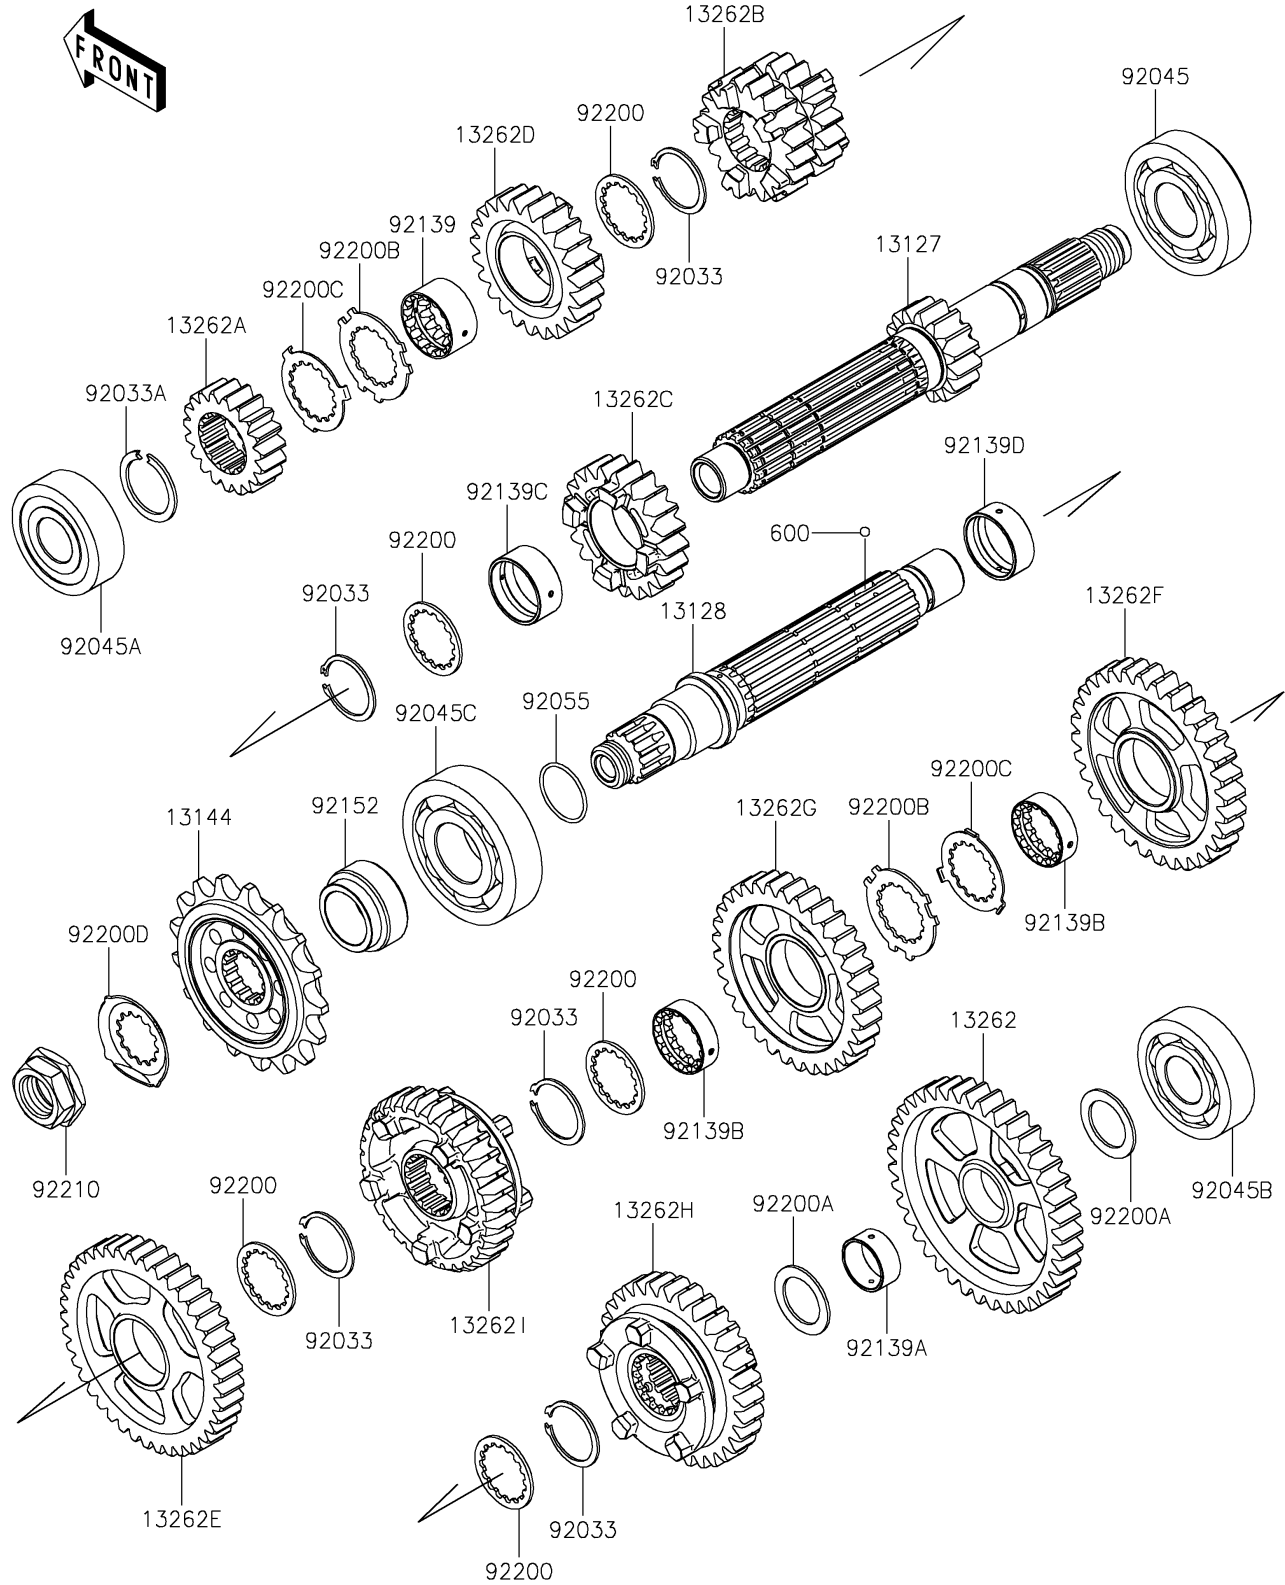

2023 Ninja® ZX-10R ABS

PARTS DIAGRAM

Transmission

E1361

2023 Ninja® ZX-10R ABS

PARTS LIST

Transmission

ITEM NAME

PART NUMBER

QUANTITY
