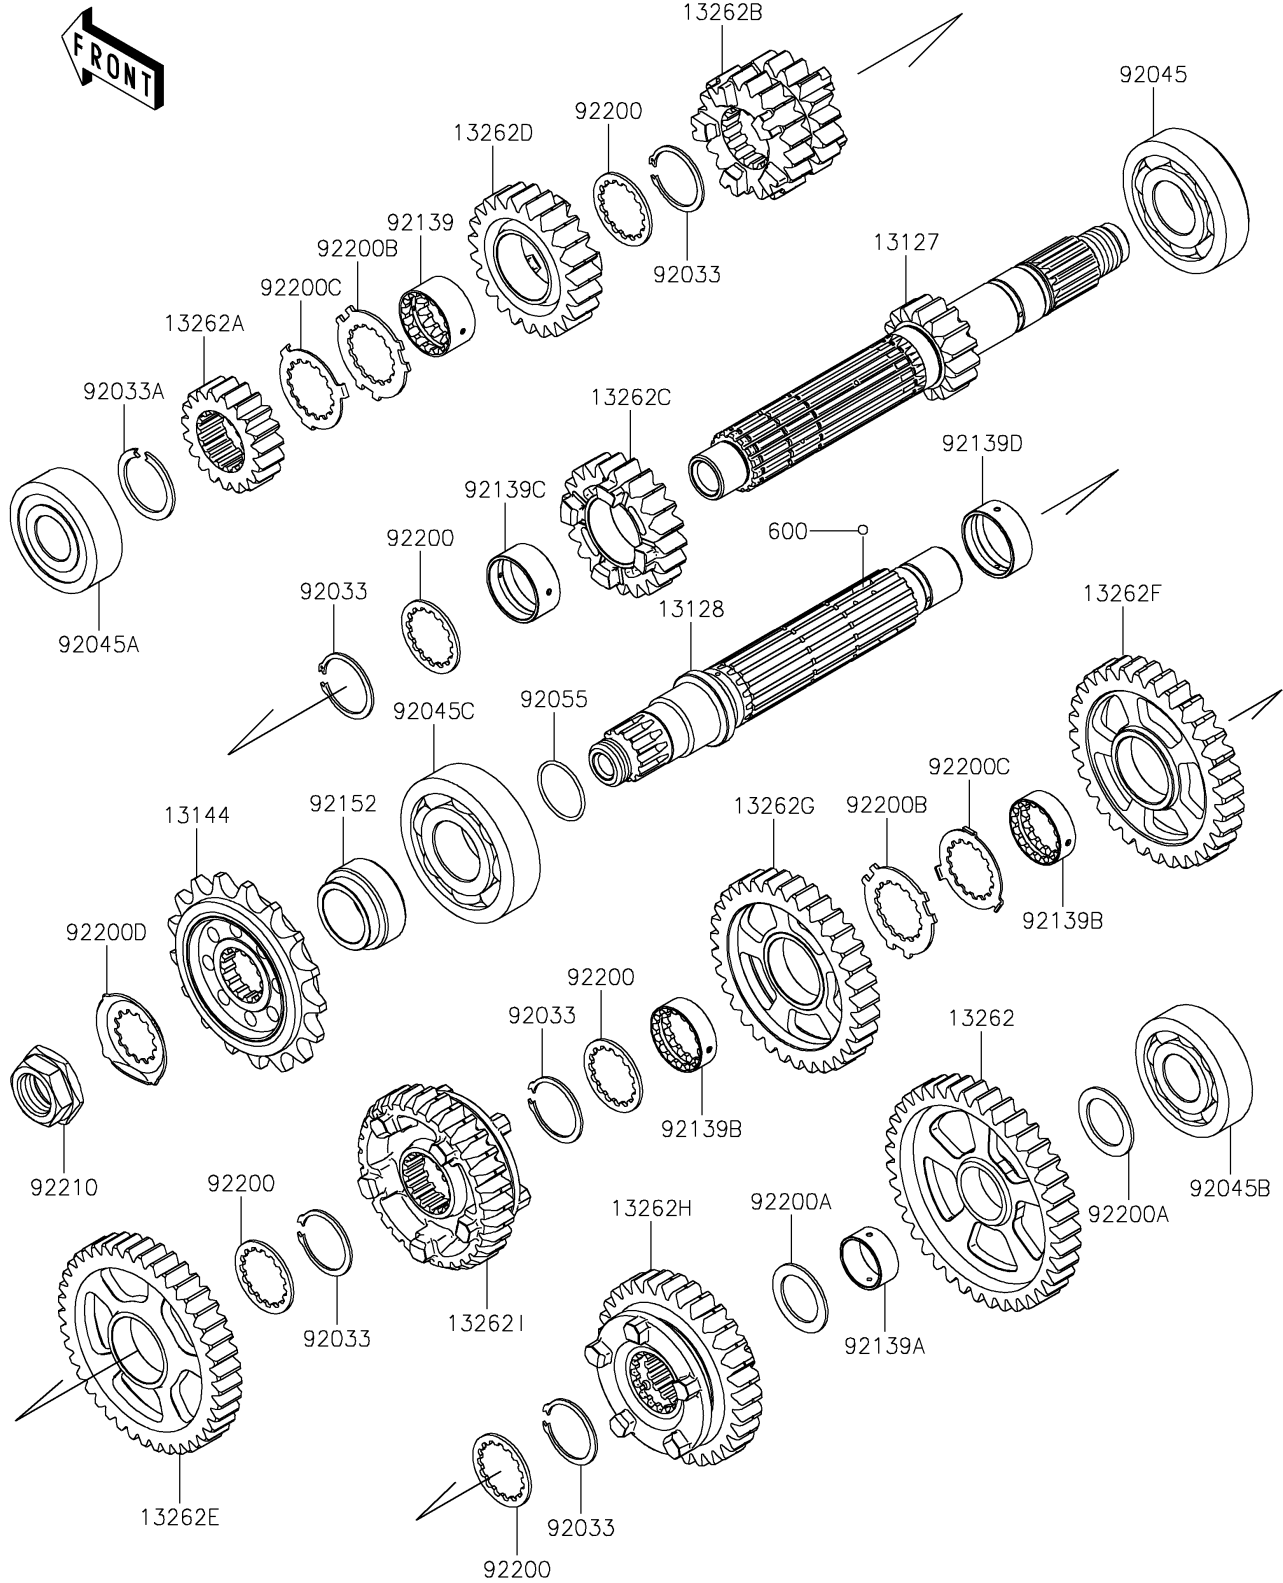

2024 NINJA® ZX™-10R 40th ANNIVERSARY EDITION ABS

Kawasaki
Let the Good Times Roll®

PARTS DIAGRAM

Transmission

E1361