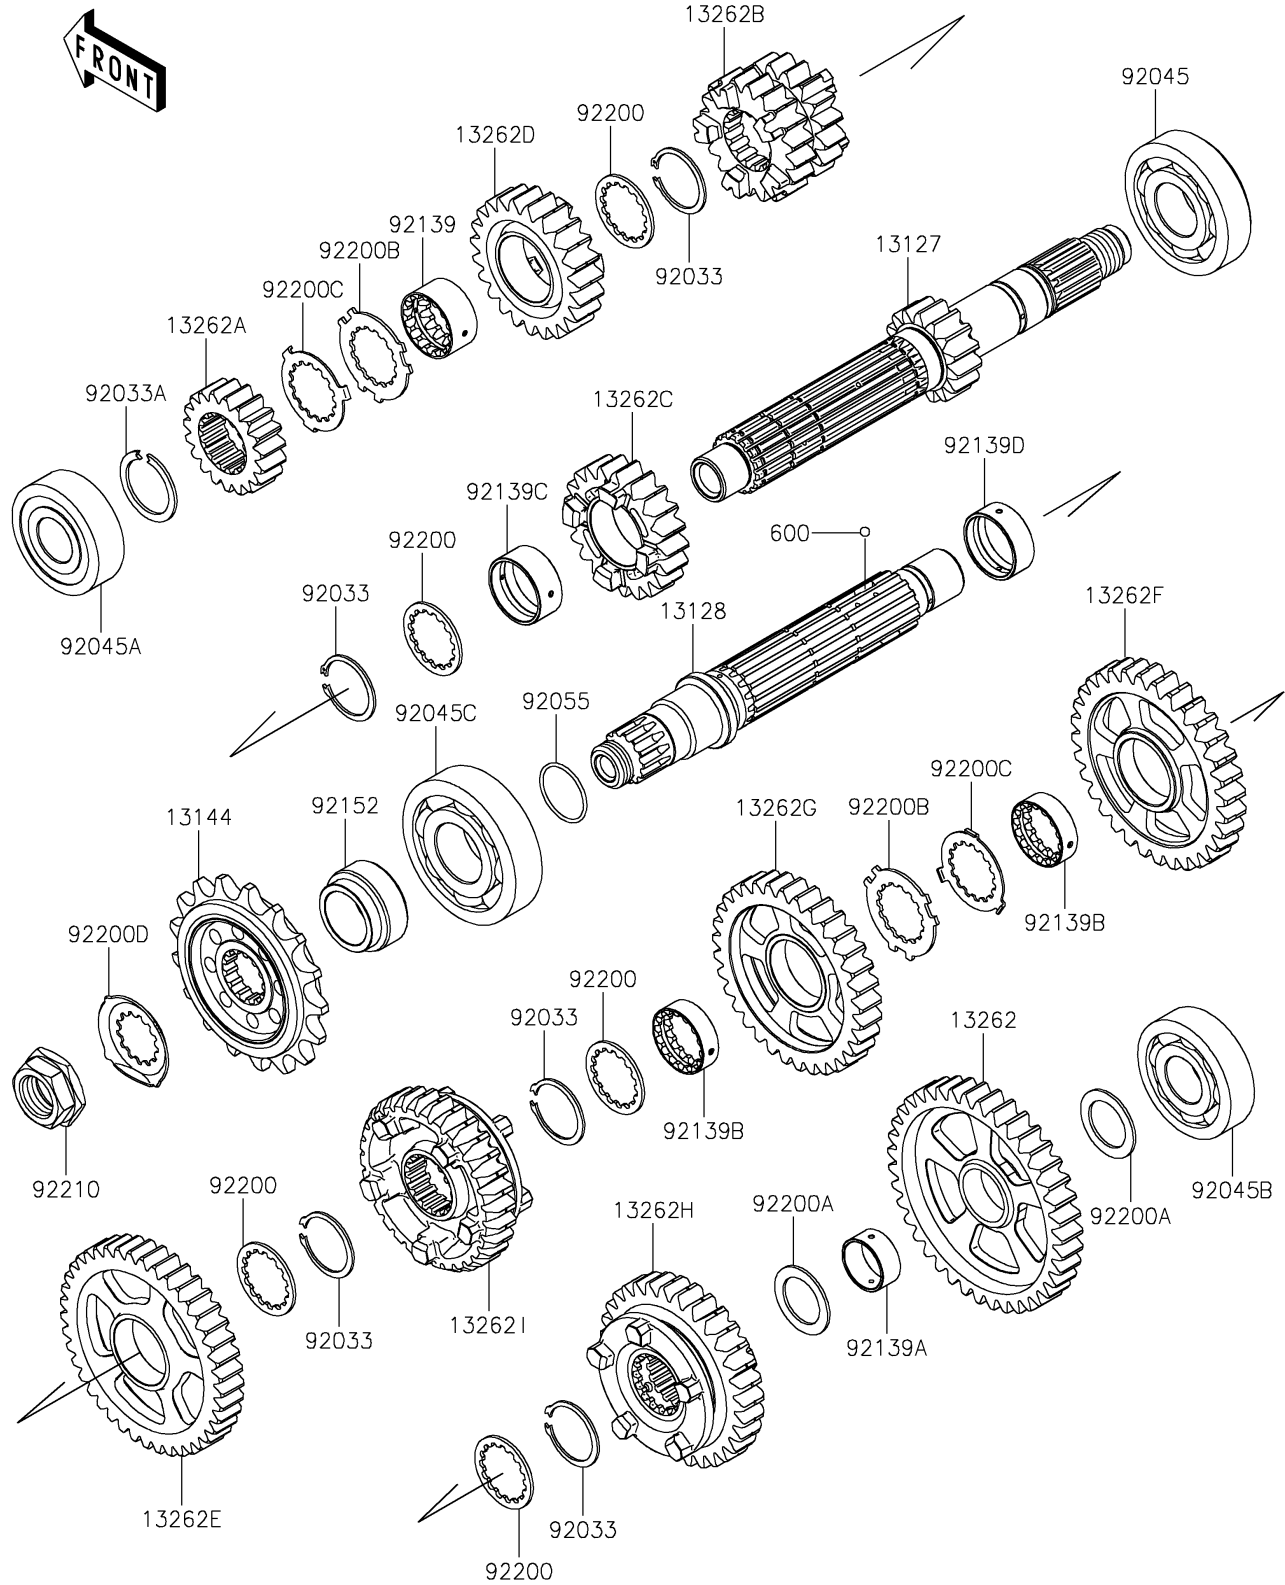

2022 Ninja[®] ZX[™]-10R ABS

PARTS DIAGRAM

Transmission

E1361

2022 Ninja® ZX™-10R ABS

PARTS LIST

Transmission

ITEM NAME

PART NUMBER

QUANTITY
