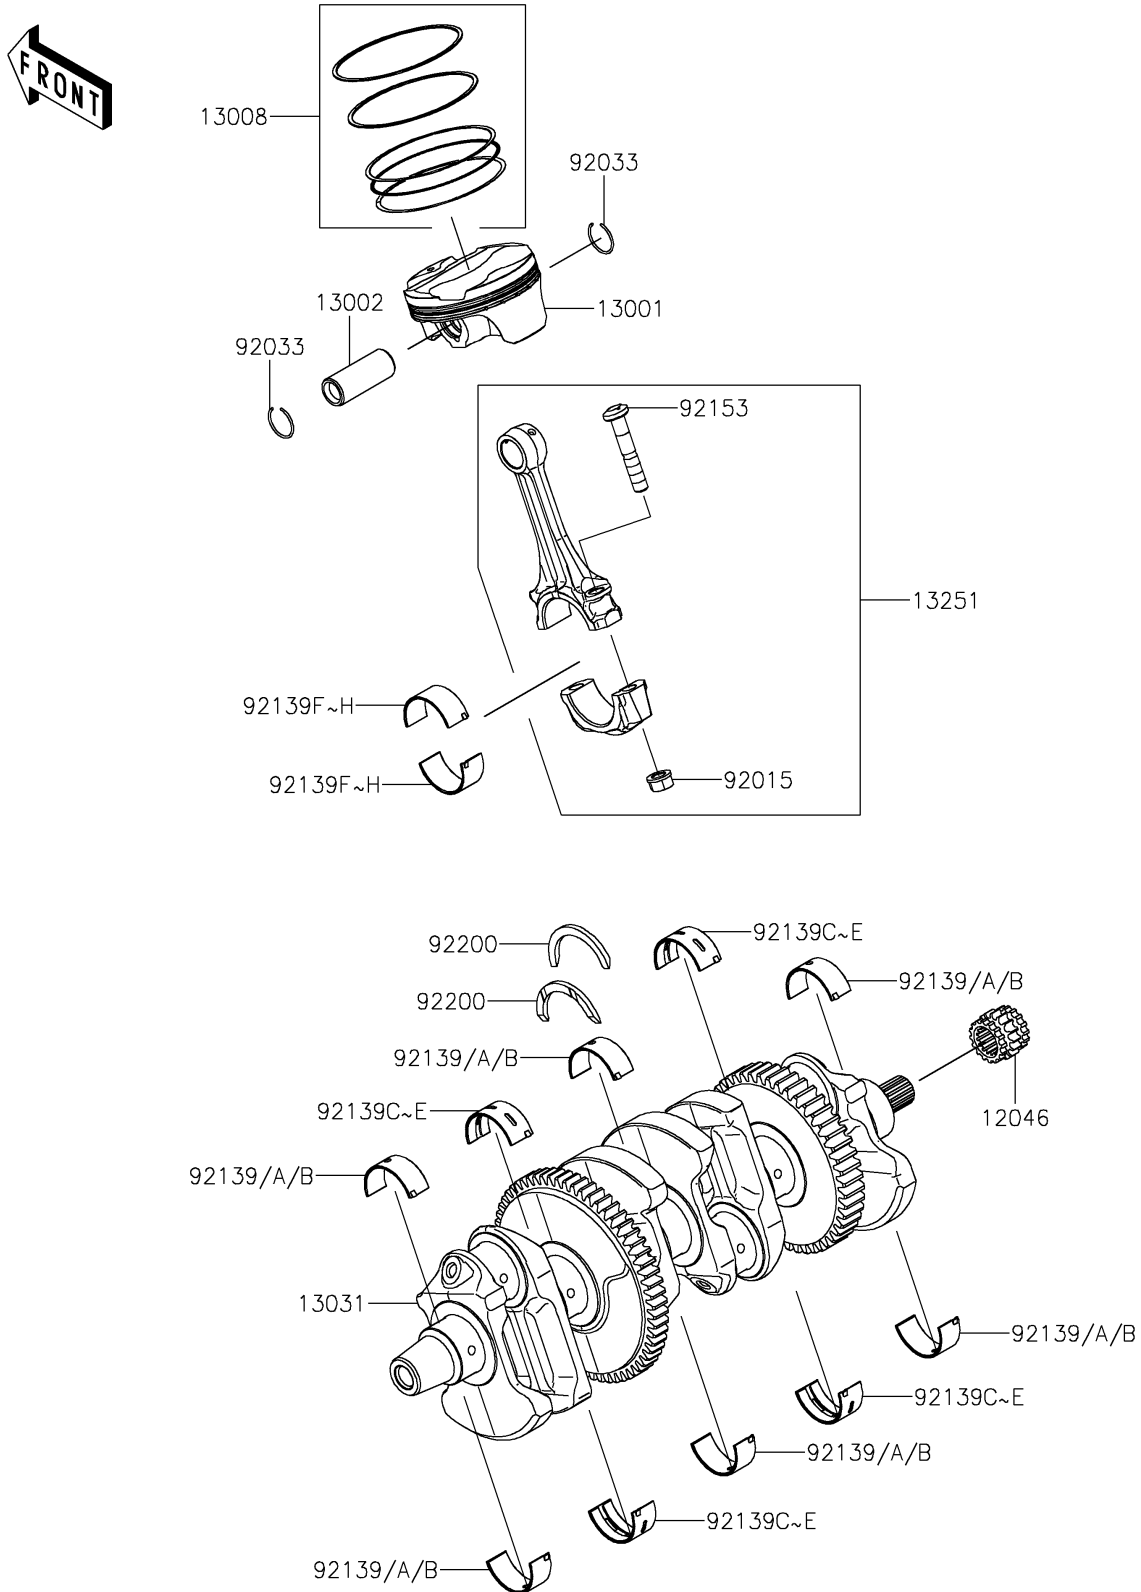

2024 Ninja ZX-10R ABS

PARTS DIAGRAM

Crankshaft/Piston(s)

E1320

2024 Ninja ZX-10R ABS

PARTS LIST

Crankshaft/Piston(s)

ITEM NAME

PART NUMBER

QUANTITY
