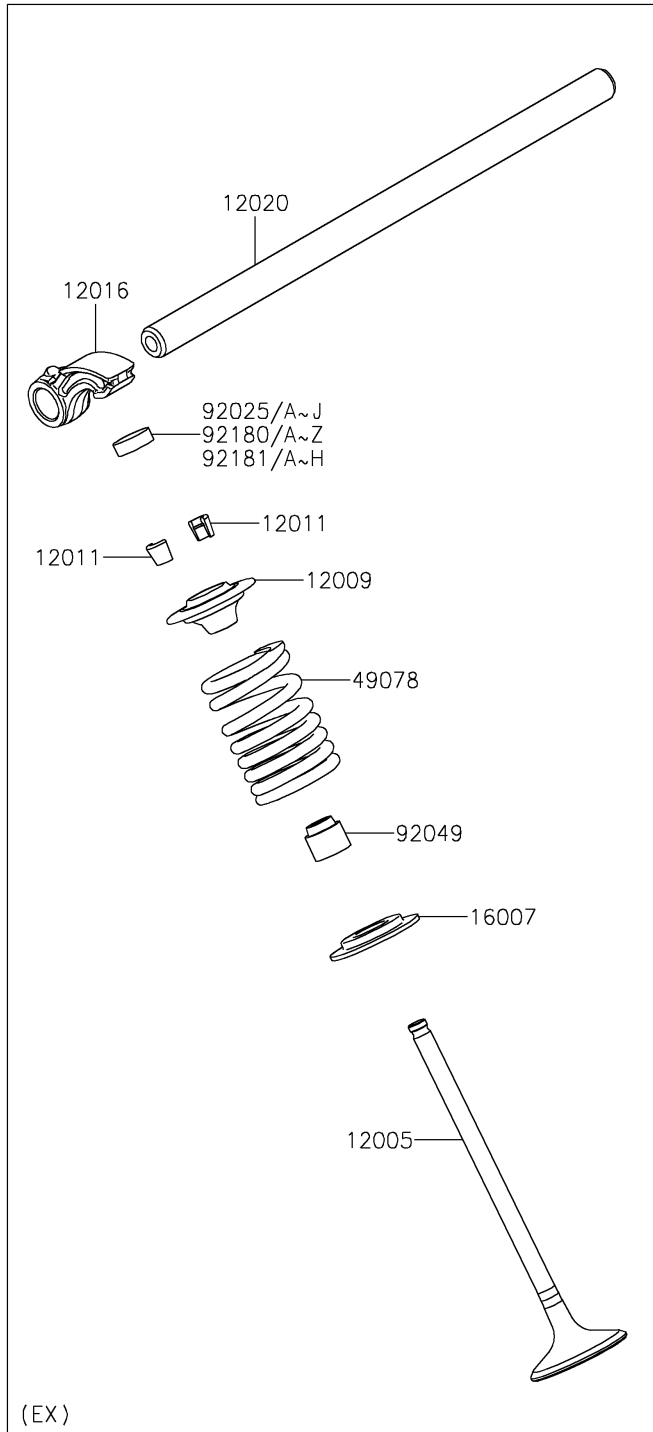

2024 Ninja ZX-10R ABS

PARTS DIAGRAM

Valve(s)

E1210

(EX)

(IN)

2024 Ninja ZX-10R ABS

PARTS LIST

Valve(s)

ITEM NAME

PART NUMBER

QUANTITY
