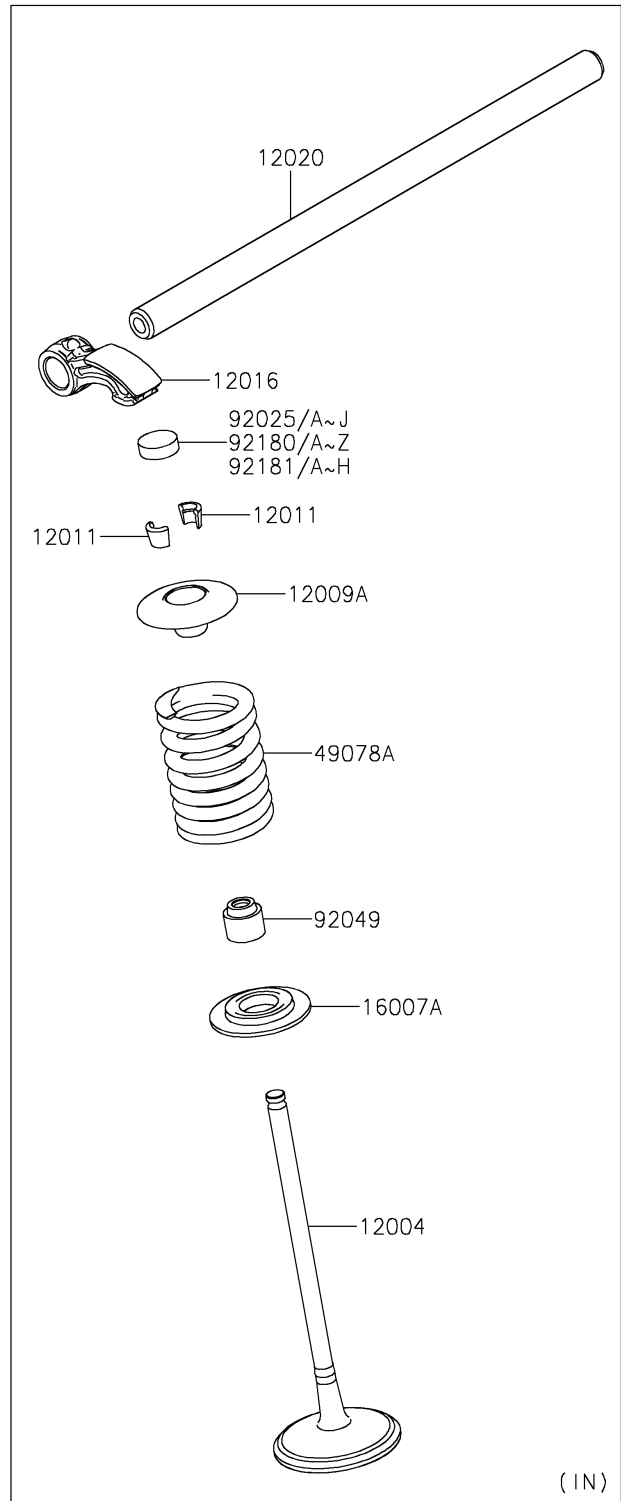

2024 Ninja ZX-10R ABS

PARTS DIAGRAM

Valve(s)

E1210

(EX)

(IN)

2024 Ninja ZX-10R ABS

PARTS LIST

Valve(s)

ITEM NAME

PART NUMBER

QUANTITY
