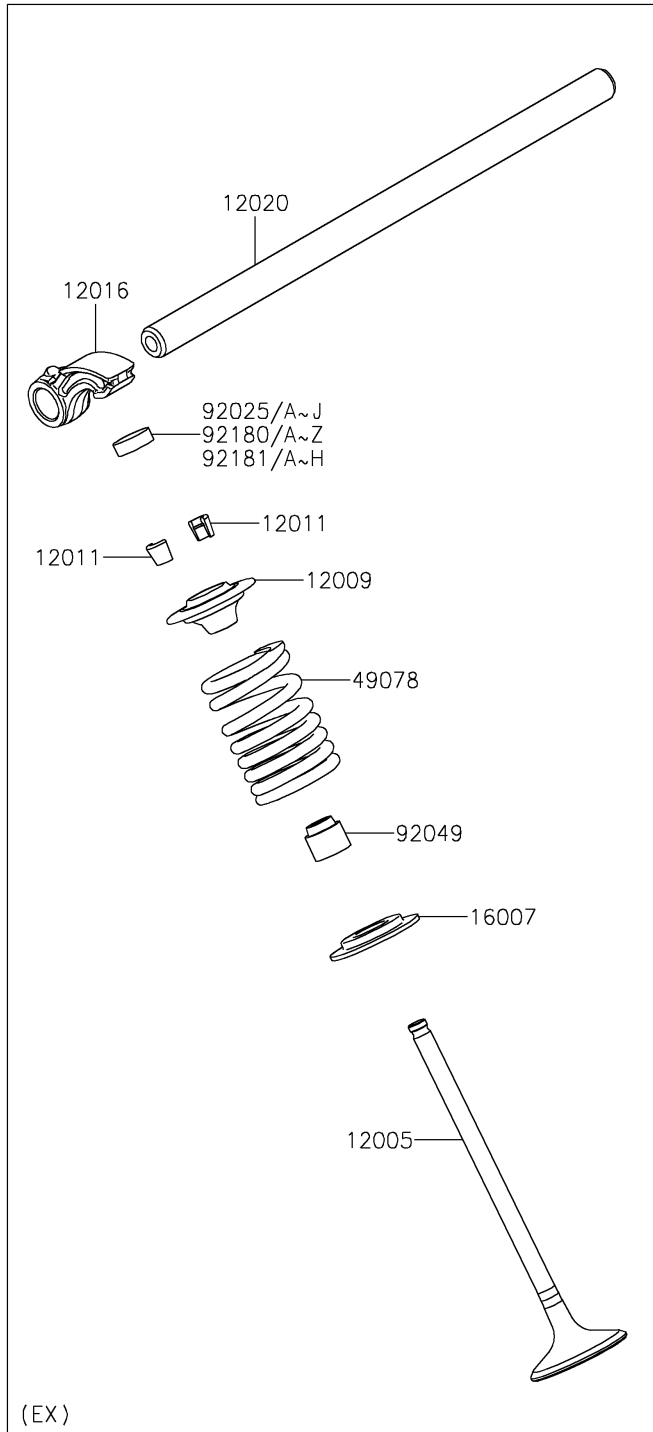

2023 Ninja® ZX-10R ABS

PARTS DIAGRAM

Valve(s)

E1210

(EX)

(IN)

2023 Ninja® ZX-10R ABS

PARTS LIST

Valve(s)

ITEM NAME

PART NUMBER

QUANTITY
