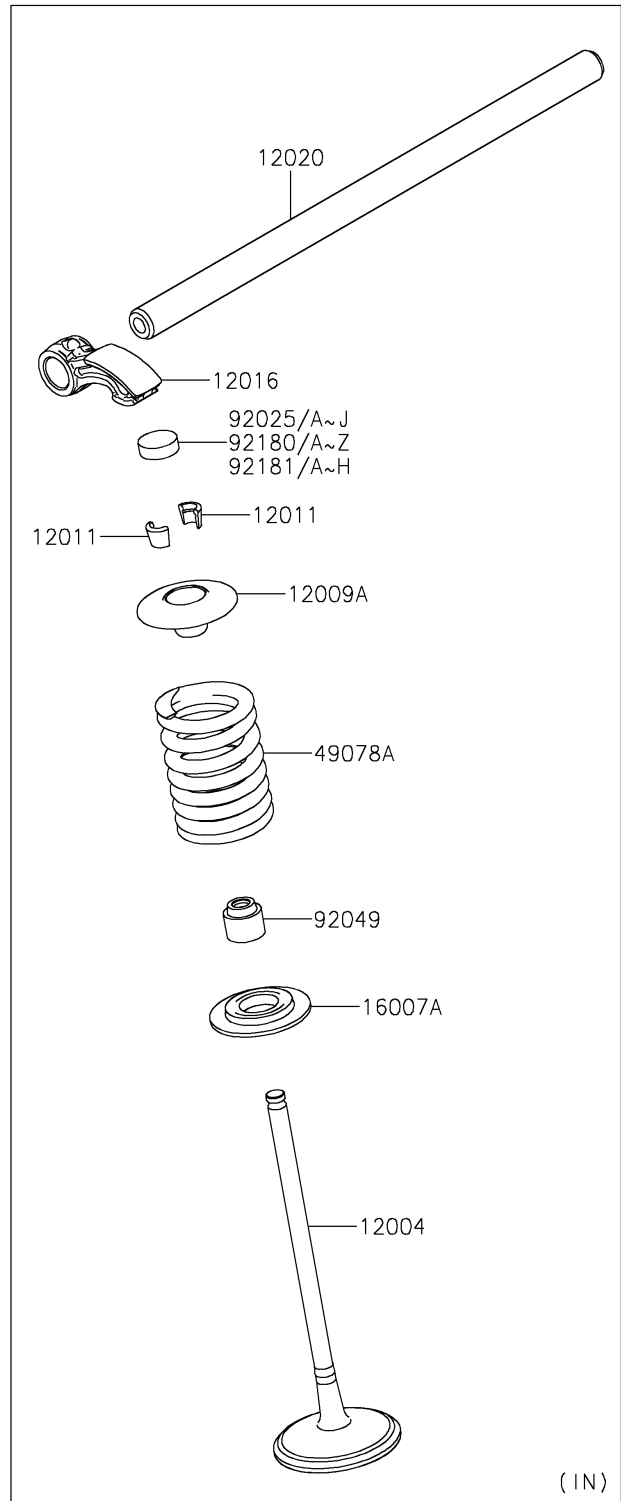

2023 Ninja® ZX-10R ABS

PARTS DIAGRAM

Valve(s)

E1210

(EX)

(IN)

2023 Ninja® ZX-10R ABS

PARTS LIST

Valve(s)

ITEM NAME

PART NUMBER

QUANTITY
