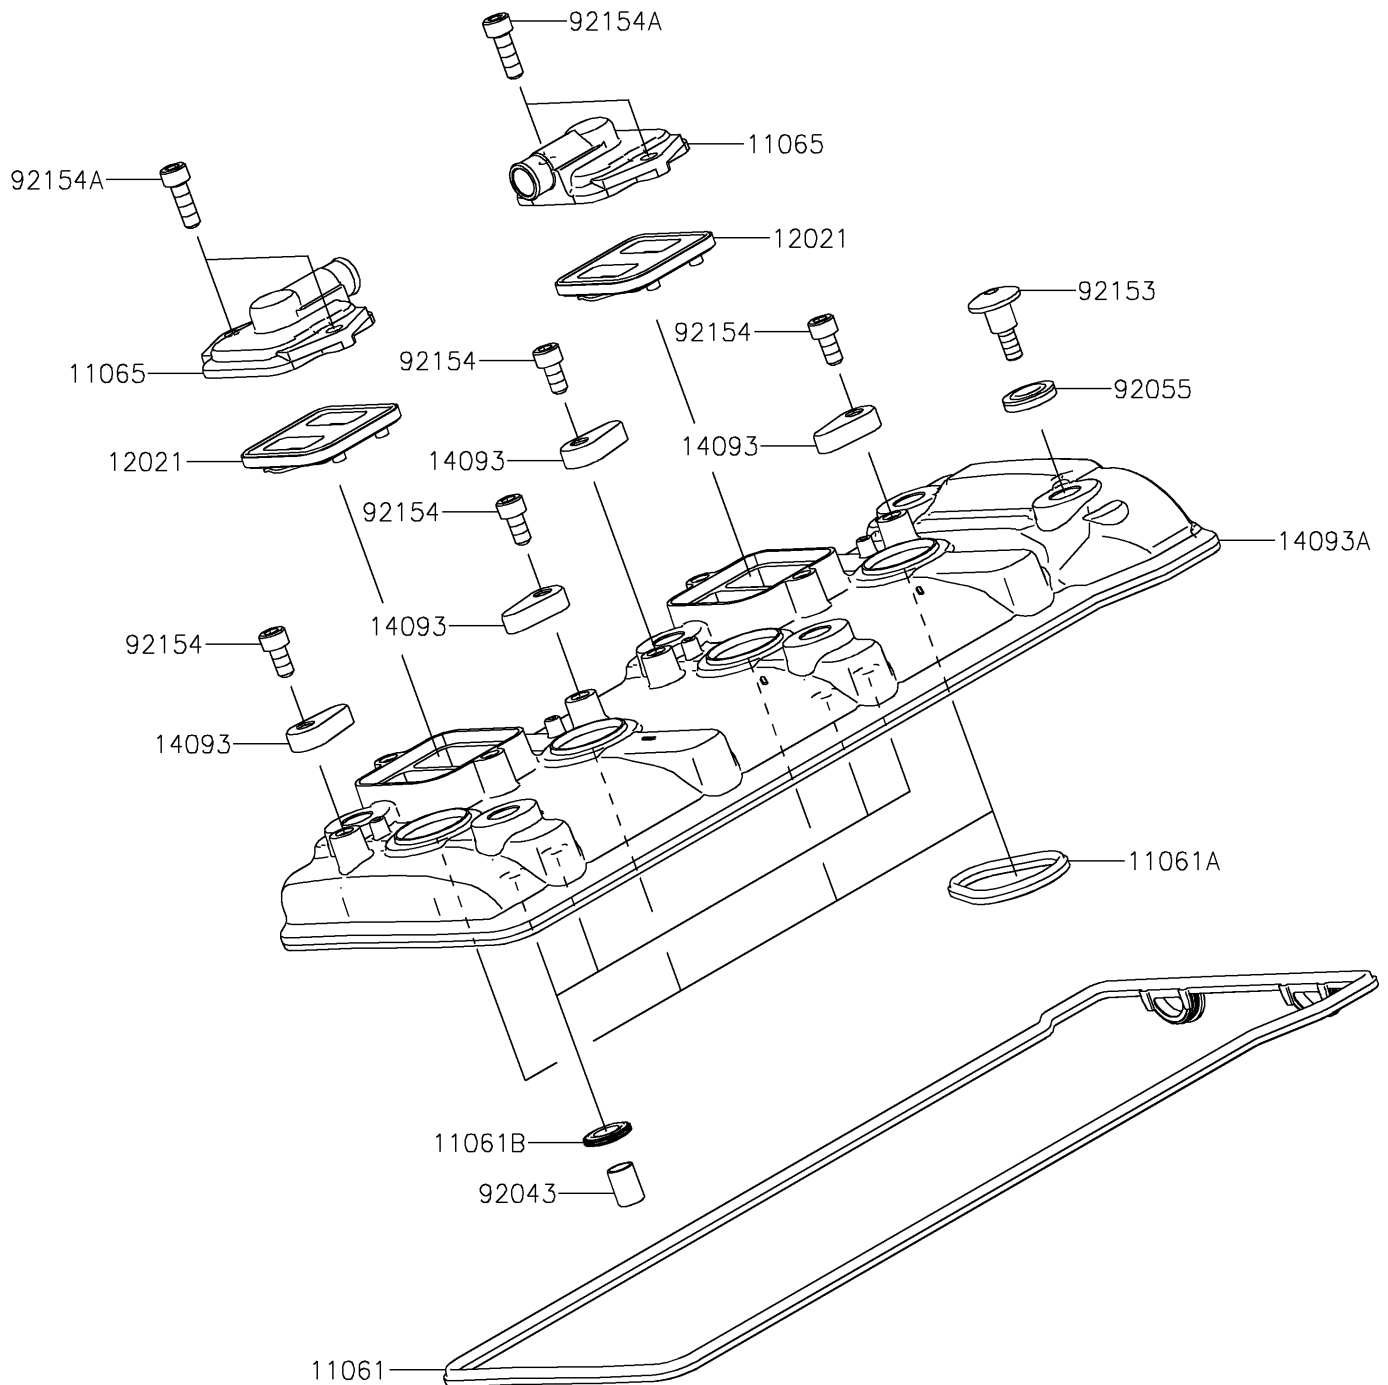

## PARTS DIAGRAM Cylinder Head Cover

E1112

## PARTS LIST

### Cylinder Head Cover

ITEM NAME	PART NUMBER	QUANTITY
GASKET,HEAD COVER (Ref # 11061)	11061-1290	1
GASKET,PLUG HOLE (Ref # 11061A)	11061-1291	4
GASKET (Ref # 11061B)	11061-1292	4
CAP (Ref # 11065)	11065-0360	2
VALVE-ASSY-REED (Ref # 12021)	12021-0021	2
COVER (Ref # 14093)	14093-0770	4
COVER,HEAD (Ref # 14093A)	14093-1092	1
PIN,DOWEL,10X14 (Ref # 92043)	92043-1037	4
RING-O (Ref # 92055)	92055-0785	6
BOLT,SOCKET,6X22.5 (Ref # 92153)	92153-1779	6
BOLT,SOCKET,6X12 (Ref # 92154)	92154-1820	4
BOLT,SOCKET,6X18 (Ref # 92154A)	92154-1832	4