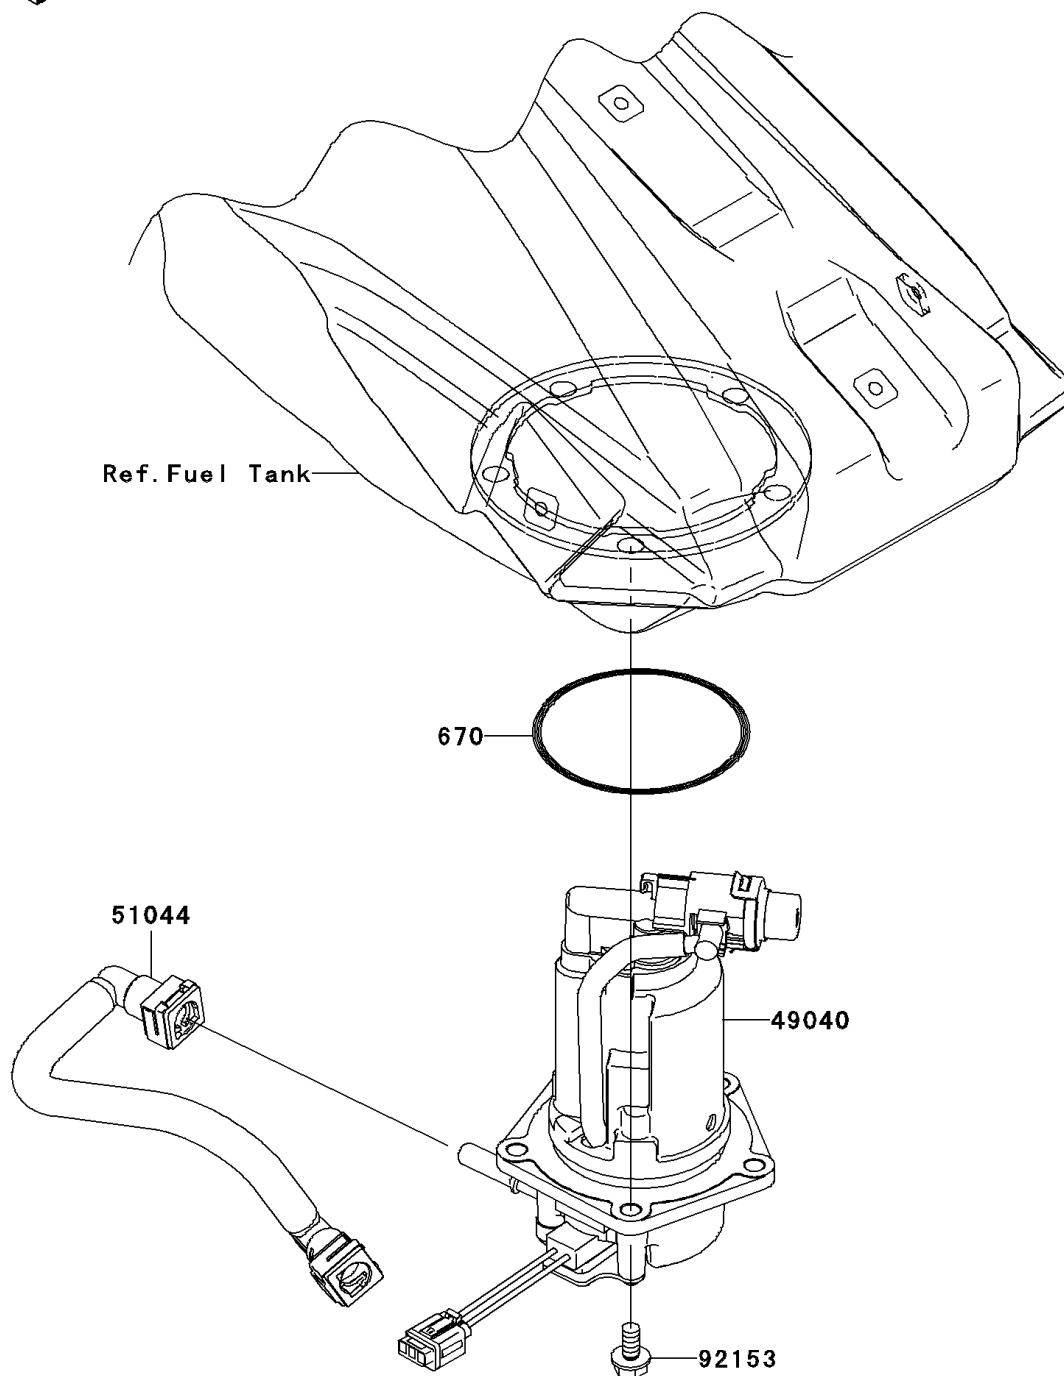

2009 KX™ 450F

PARTS DIAGRAM

Fuel Pump

Kawasaki

Let the Good Times Roll®

E1520

2009 KX™ 450F

PARTS LIST

Fuel Pump

Kawasaki

Let the Good Times Roll®

ITEM NAME

PART NUMBER

QUANTITY
