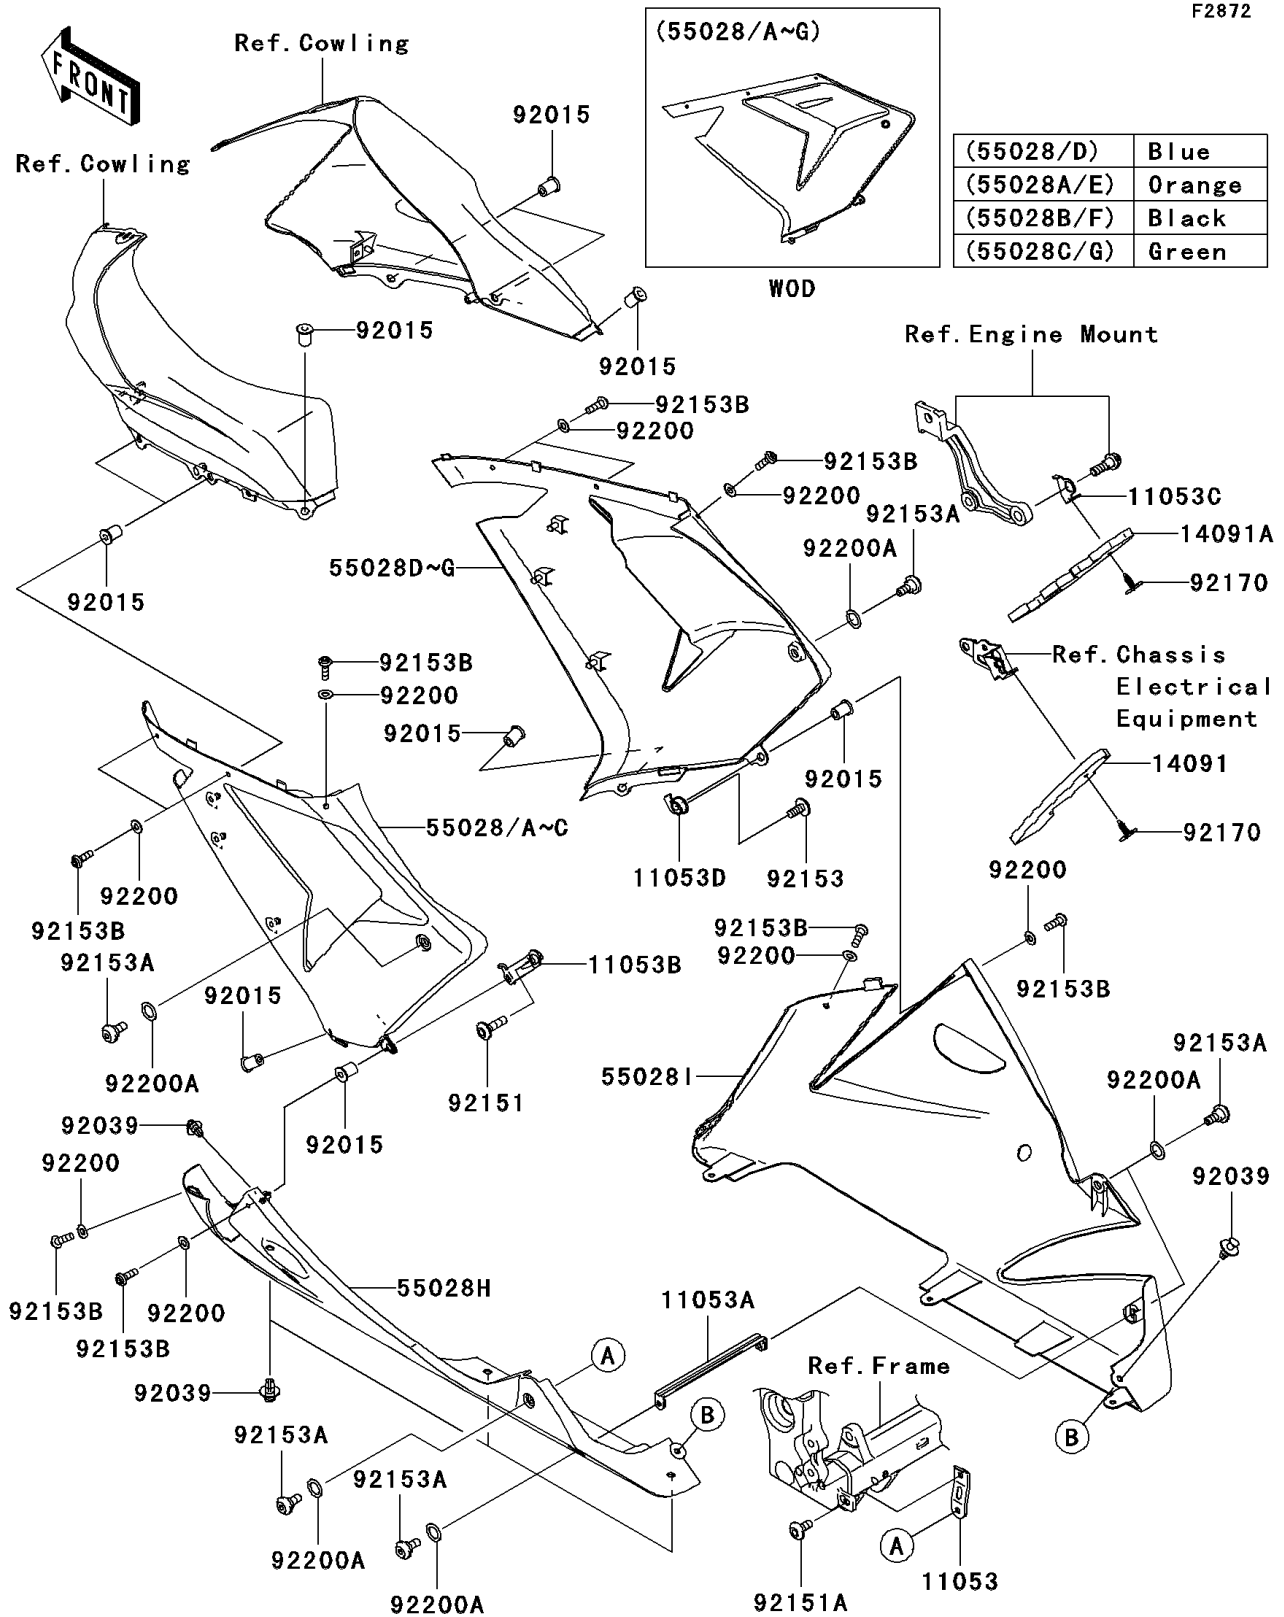

2004 Ninja[®] ZX[™]-10R

PARTS DIAGRAM

Cowling Lower

F2872

2004 Ninja® ZX™-10R

PARTS LIST

Cowling Lowers

ITEM NAME

PART NUMBER

QUANTITY
