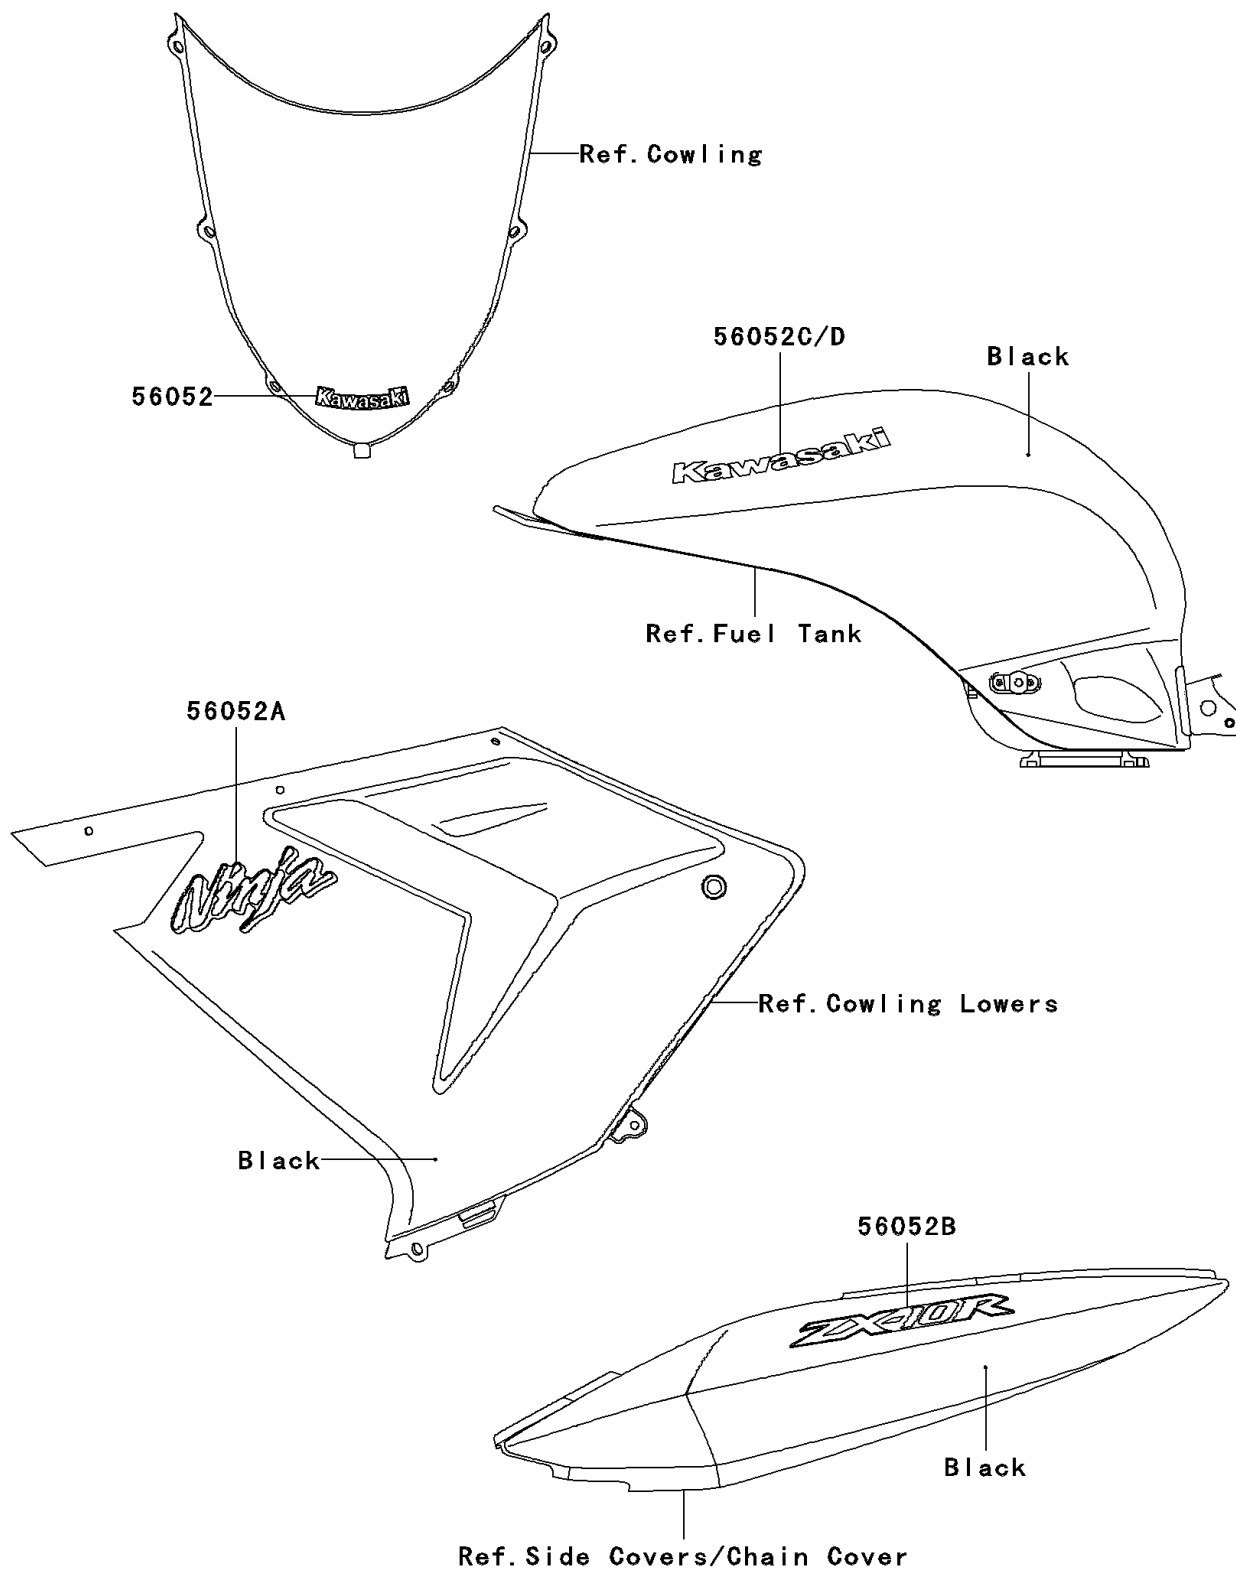

2004 Ninja® ZX™-10R

PARTS DIAGRAM

Decals(Black)

Kawasaki

Let the Good Times Roll®

F2861B

2004 Ninja® ZX™-10R

PARTS LIST

Decals(Black)

ITEM NAME

PART NUMBER

QUANTITY
