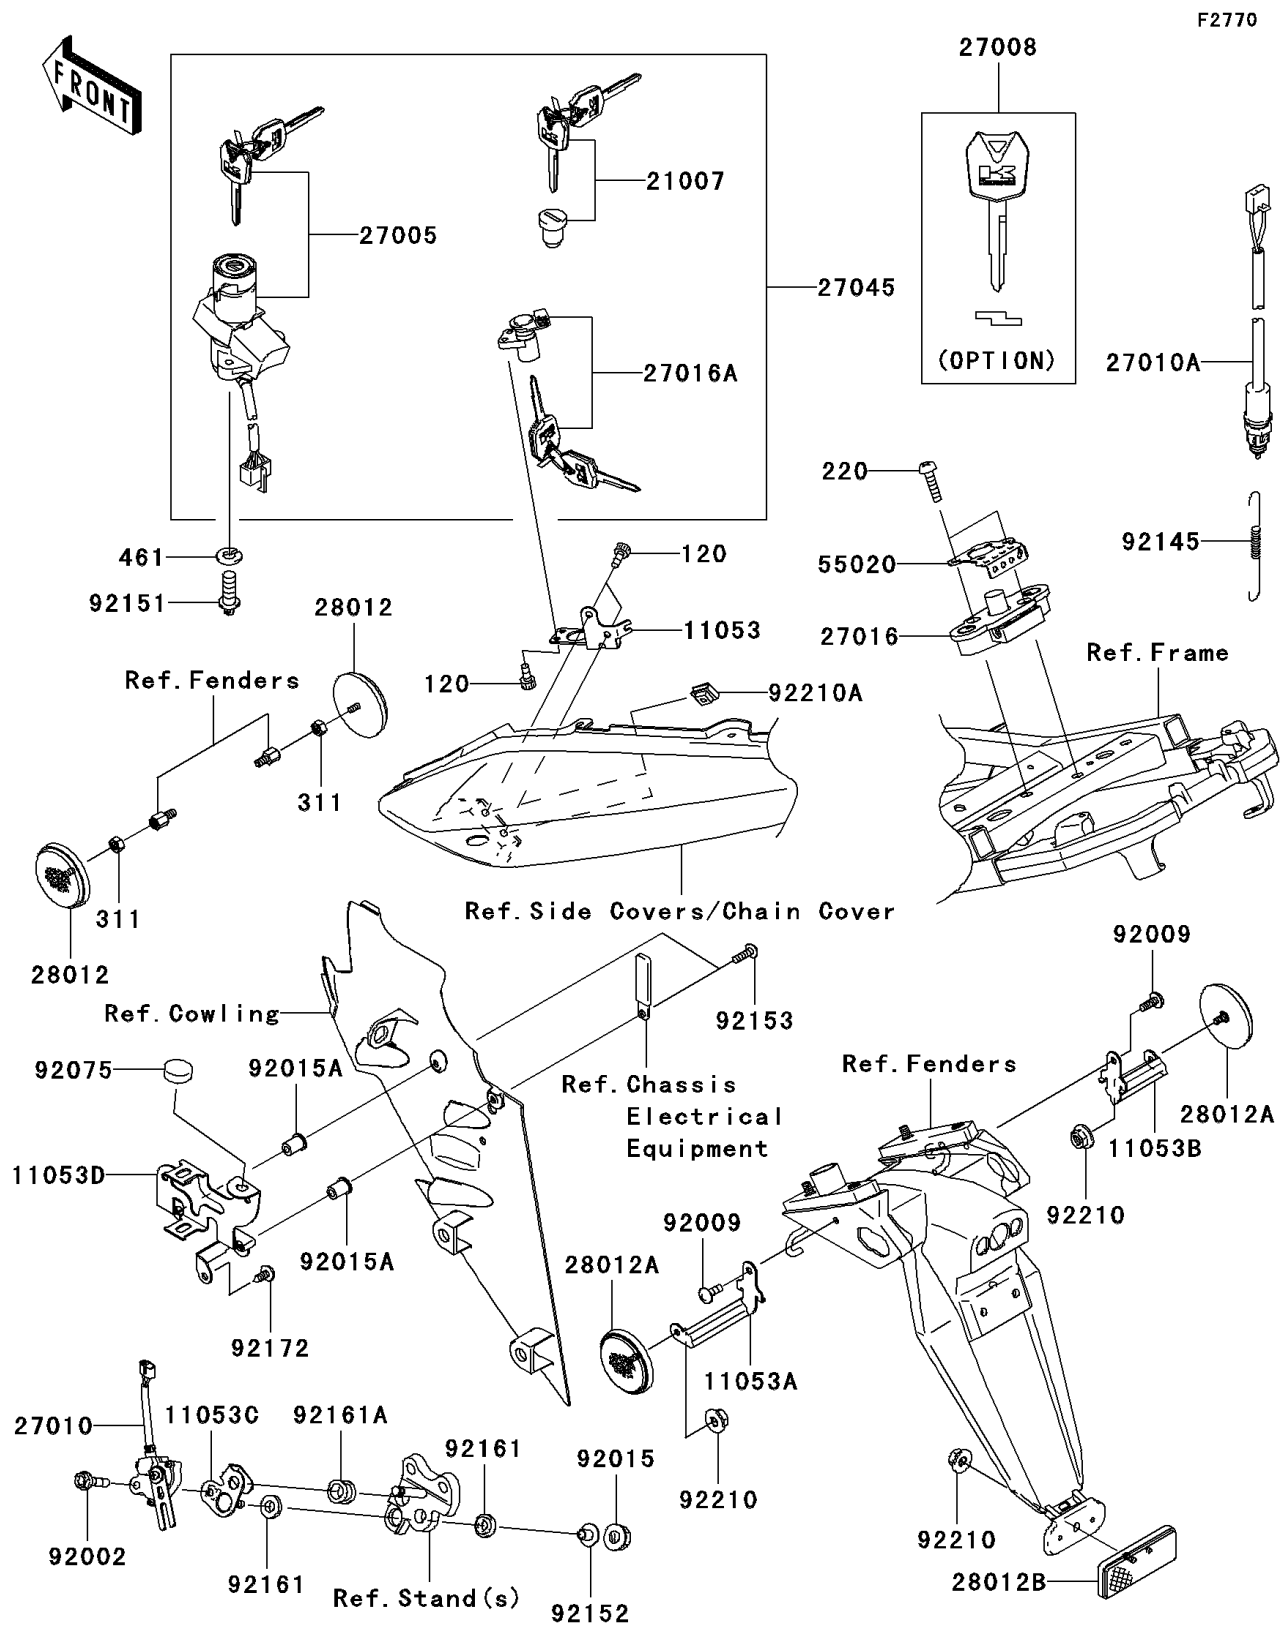

2004 Ninja® ZX™-10R

PARTS DIAGRAM

Ignition Switch/Locks/Reflectors