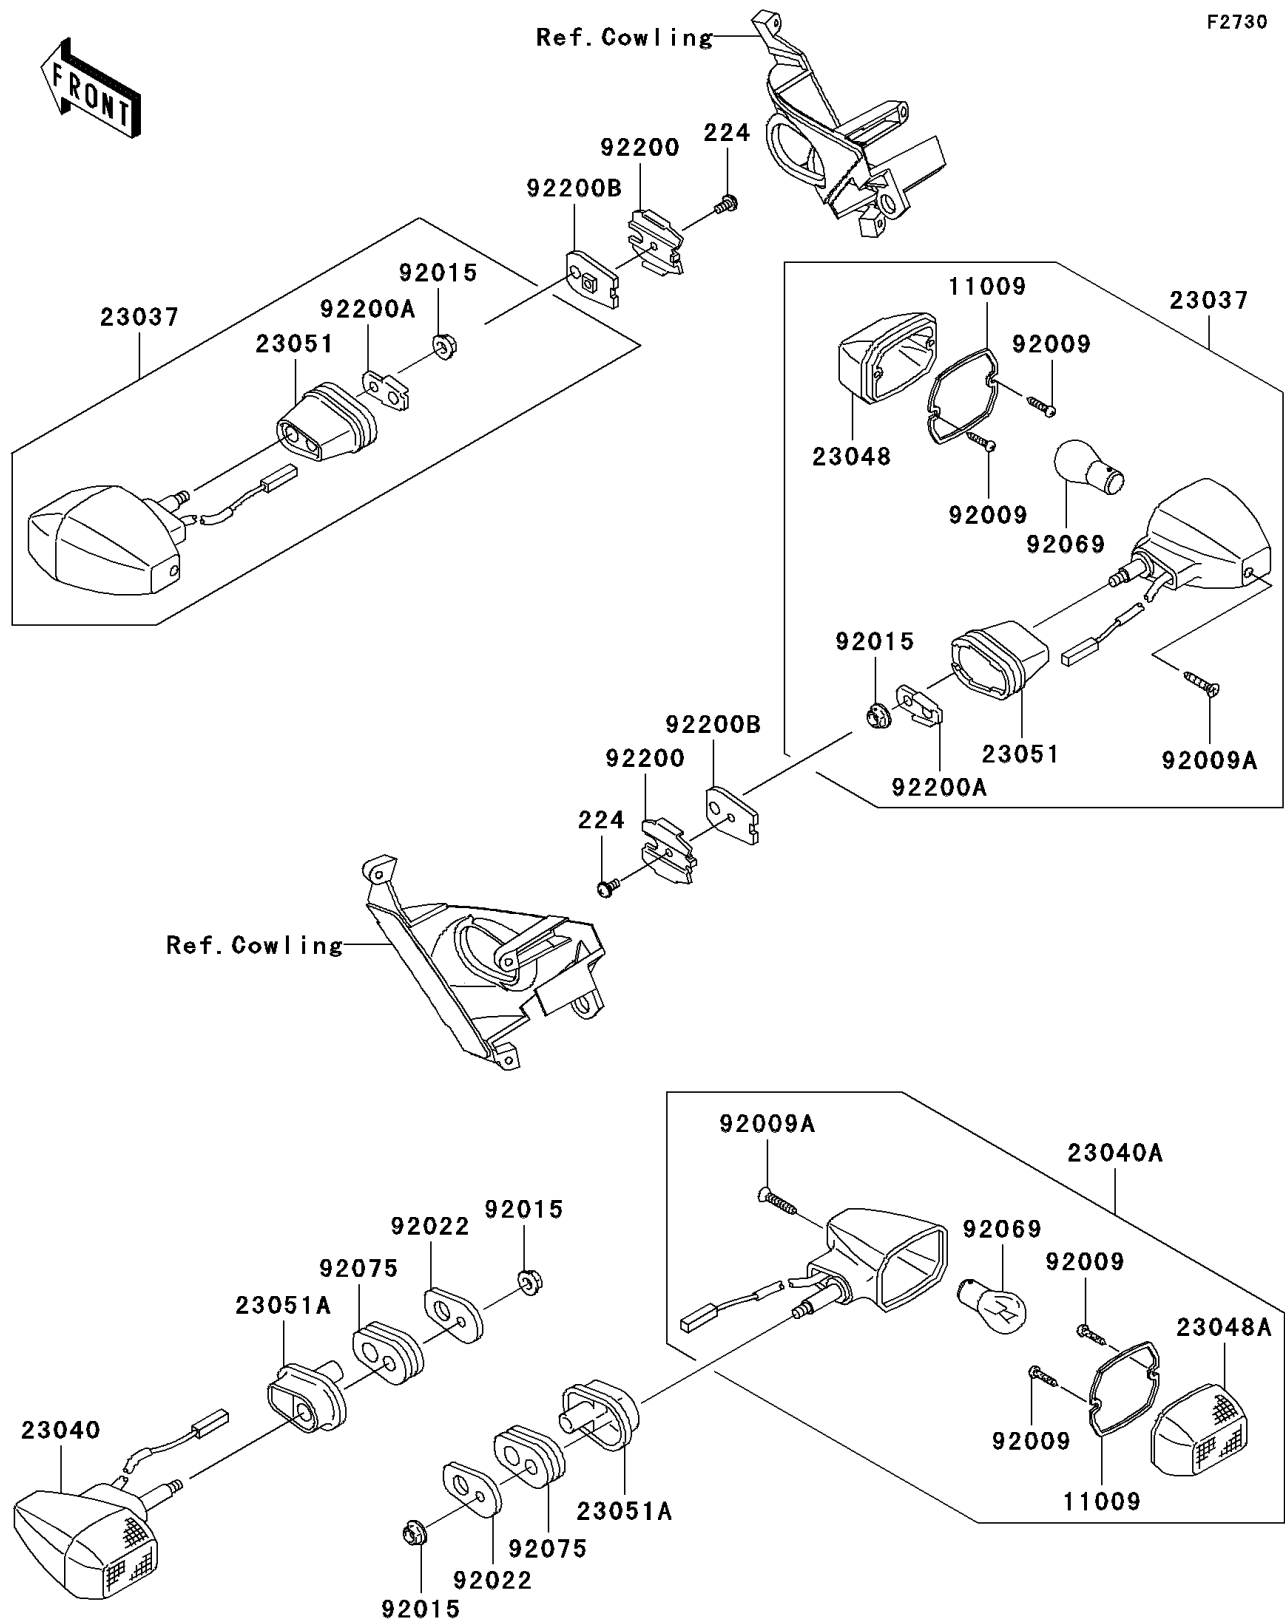

2004 Ninja® ZX™-10R

PARTS DIAGRAM

Turn Signals

2004 Ninja® ZX™-10R

PARTS LIST

Turn Signals

ITEM NAME

PART NUMBER

QUANTITY
