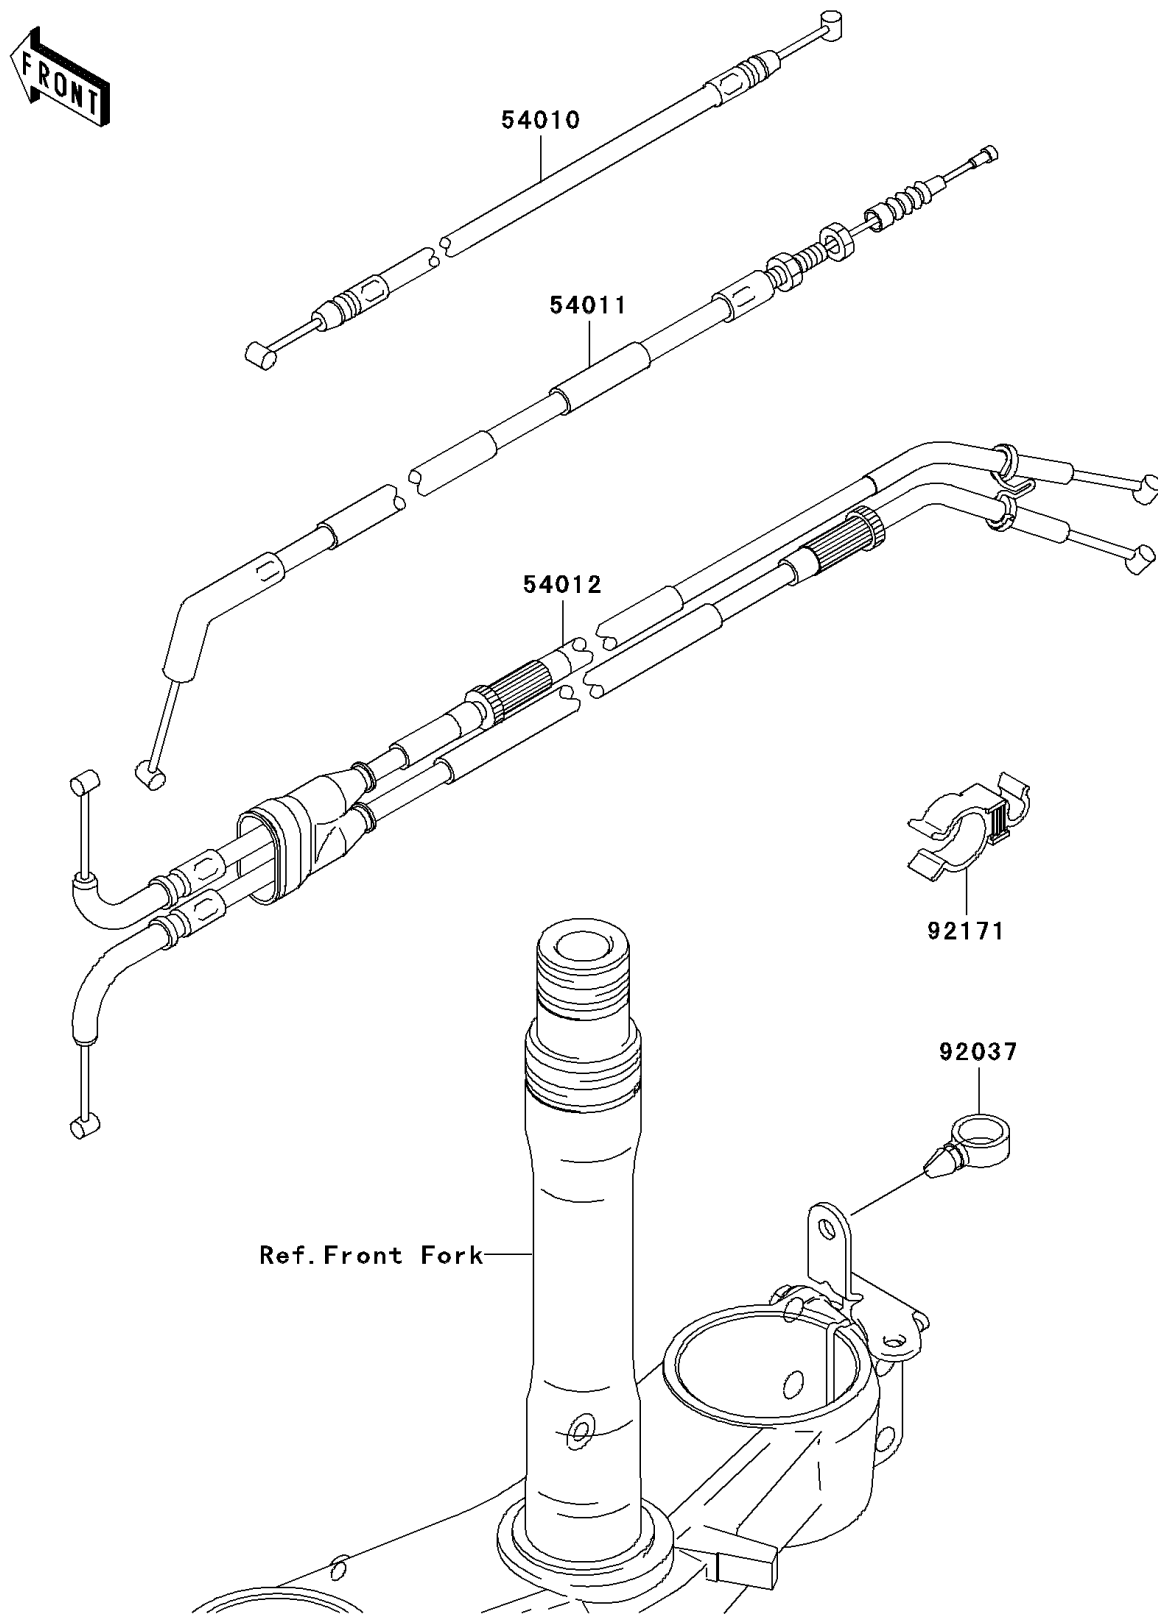

2004 Ninja[®] ZX[™]-10R

PARTS DIAGRAM

Cables

Kawasaki

Let the Good Times Roll[®]

F2540

2004 Ninja® ZX™-10R

PARTS LIST

Cables

ITEM NAME

PART NUMBER

QUANTITY
