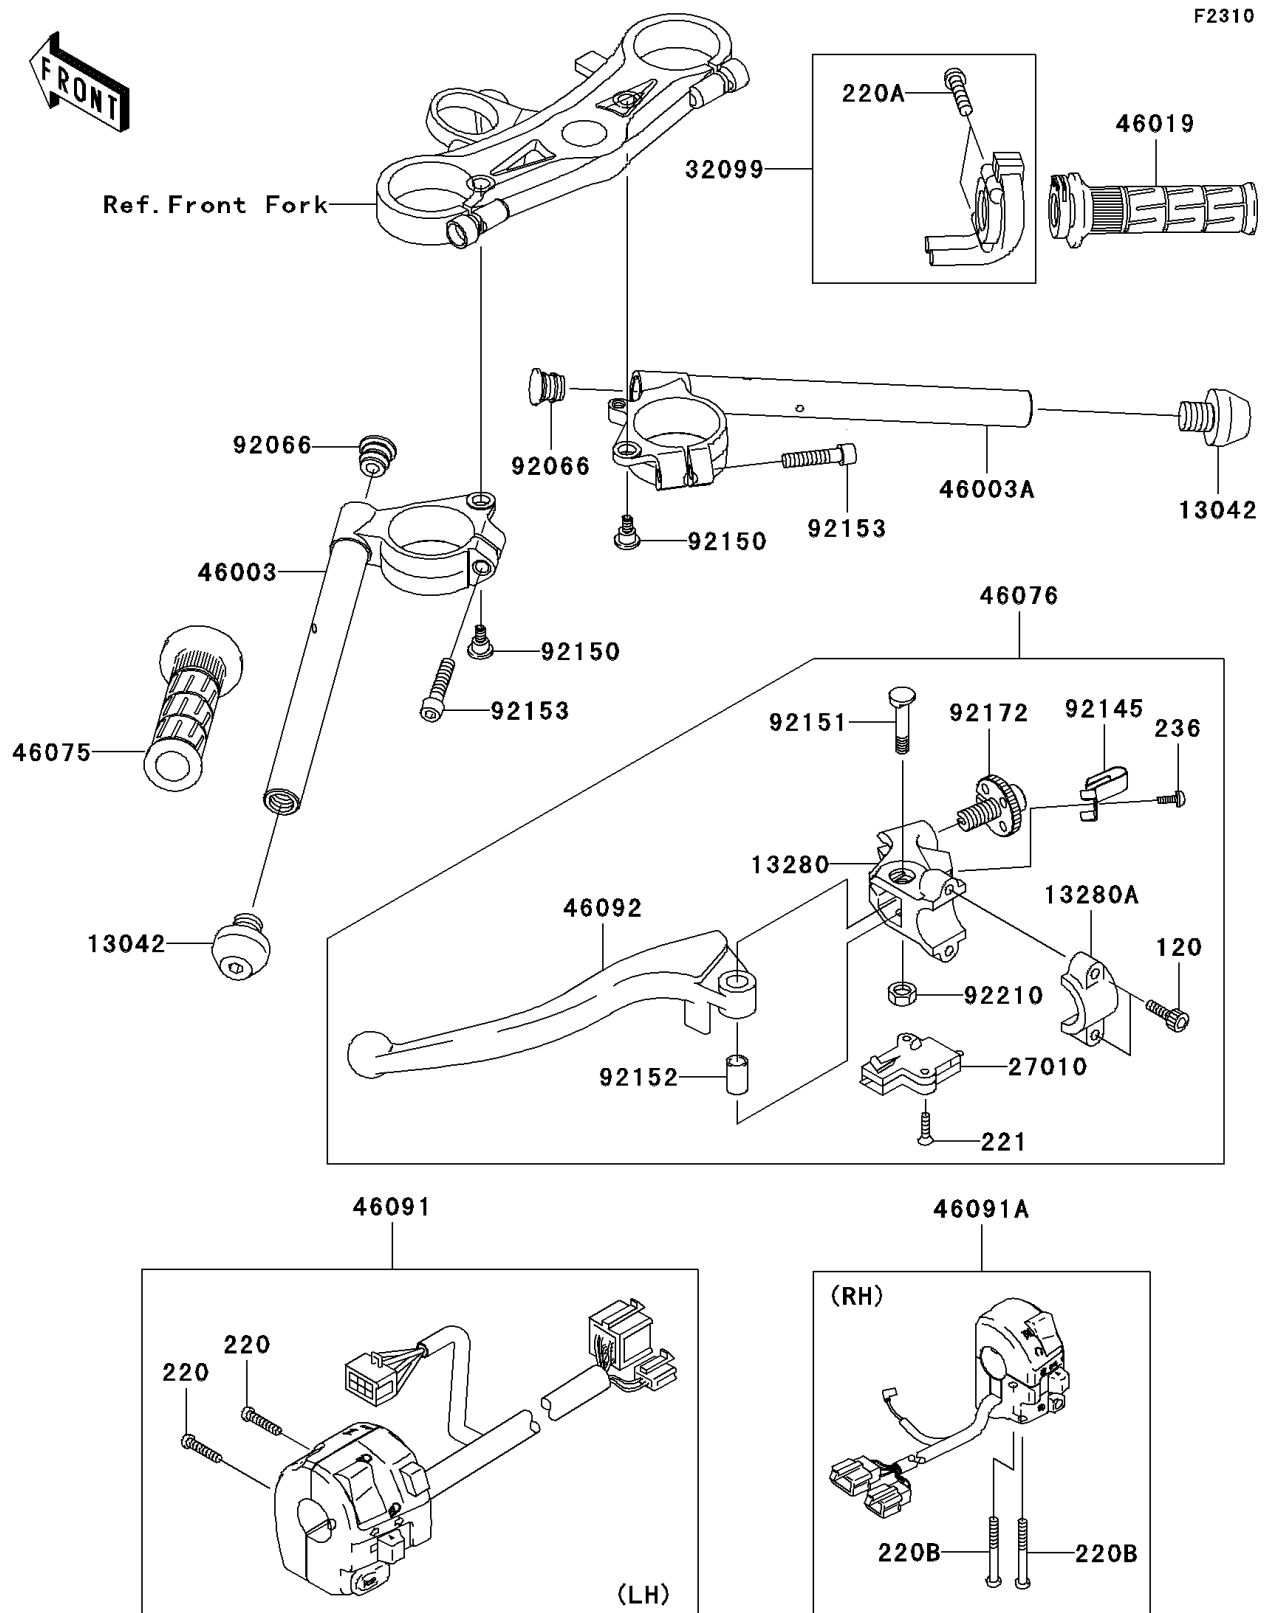

2004 Ninja® ZX™-10R

PARTS DIAGRAM

Handlebar

2004 Ninja® ZX™-10R

PARTS LIST

Handlebar

ITEM NAME

PART NUMBER

QUANTITY
