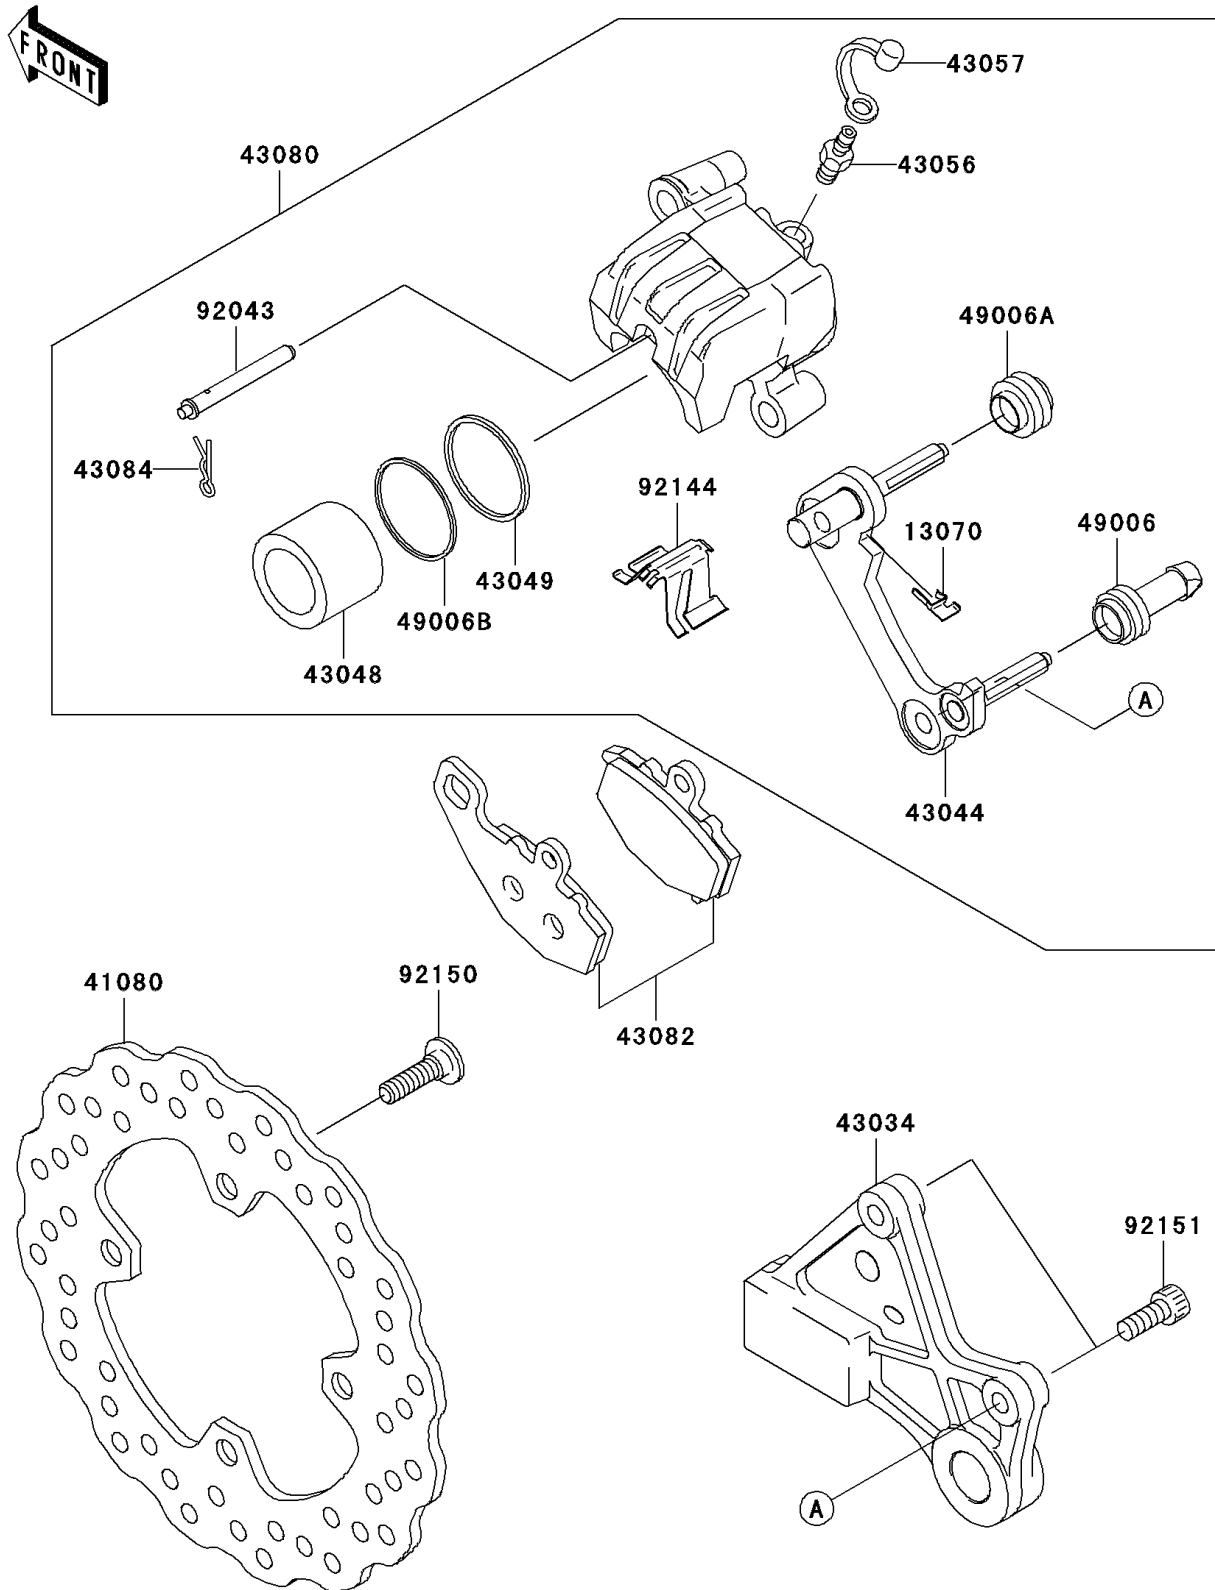

2004 Ninja[®] ZX[™]-10R

PARTS DIAGRAM

Rear Brake

F2294

2004 Ninja® ZX™-10R

PARTS LIST

Rear Brake

ITEM NAME

PART NUMBER

QUANTITY
