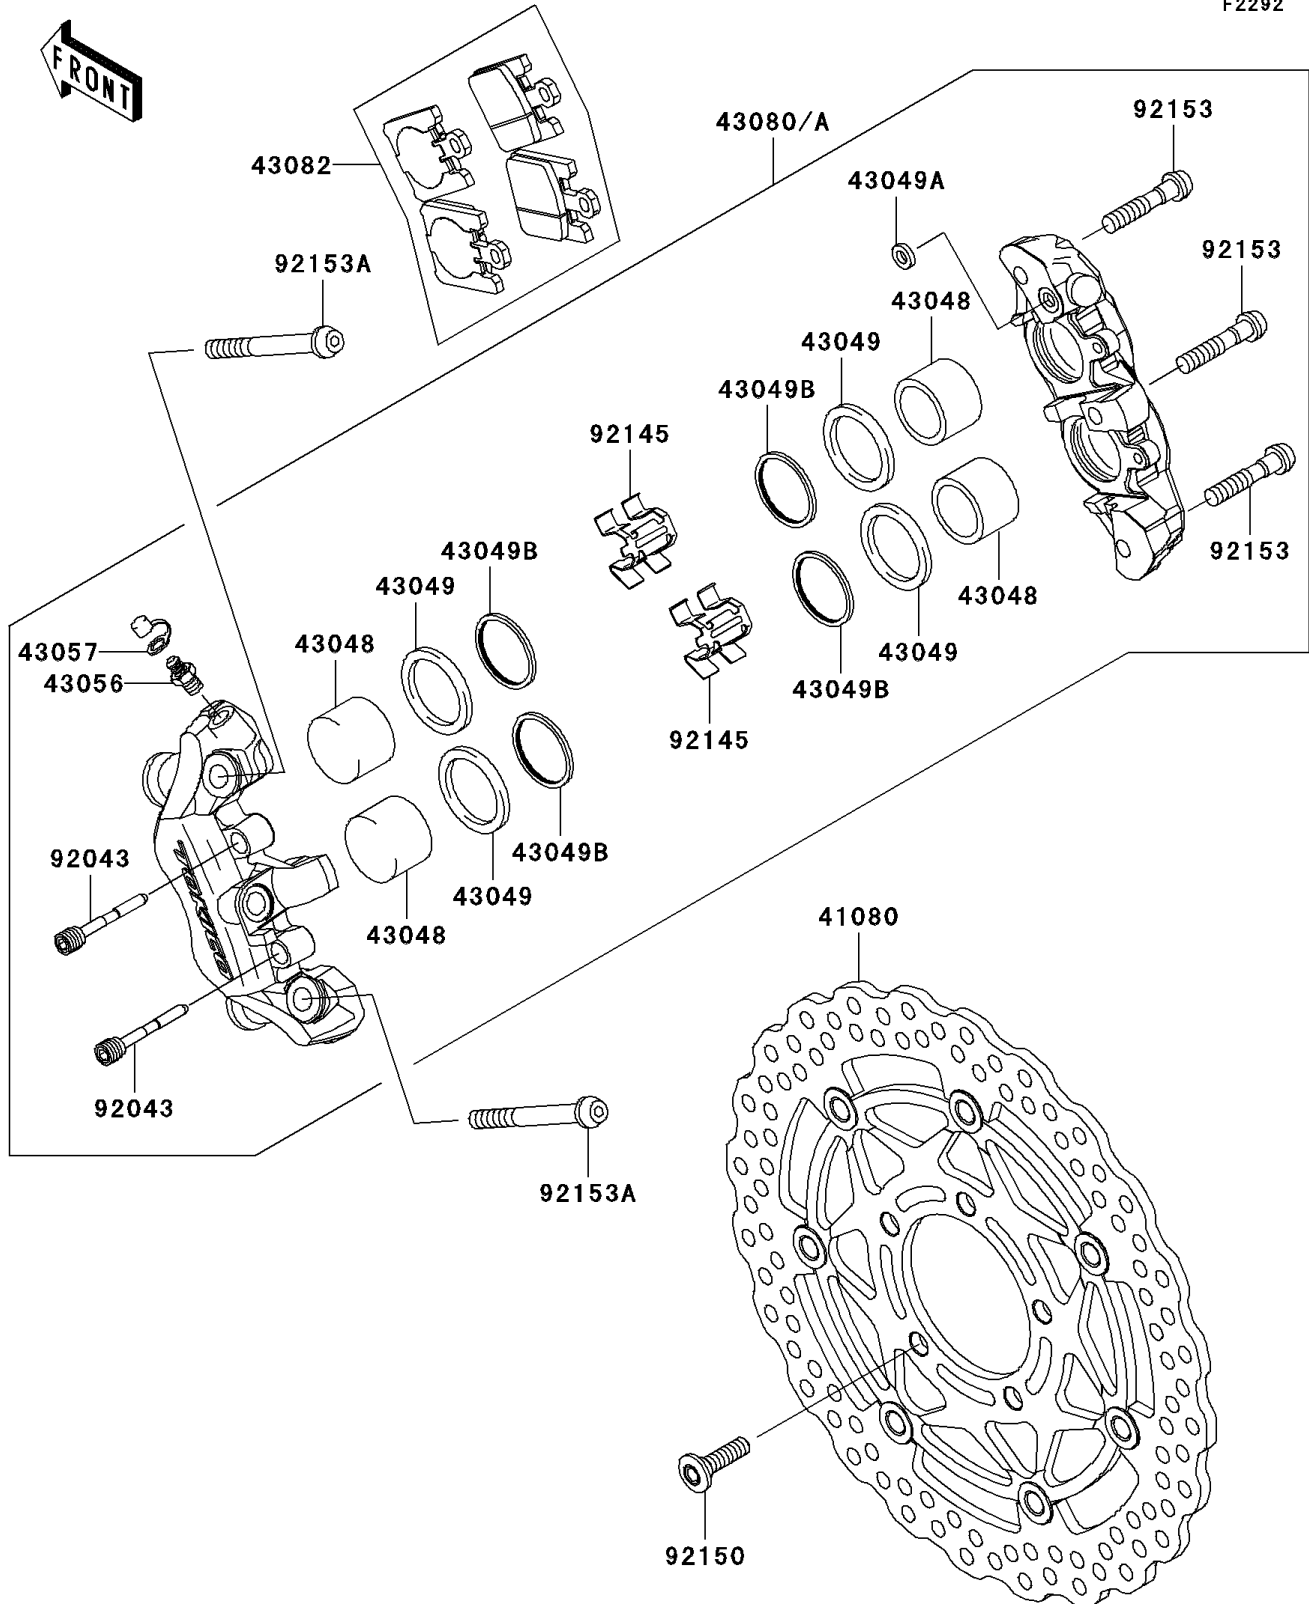

2004 Ninja[®] ZX[™]-10R

PARTS DIAGRAM

Front Brake

F2292

2004 Ninja® ZX™-10R

PARTS LIST

Front Brake

ITEM NAME

PART NUMBER

QUANTITY
