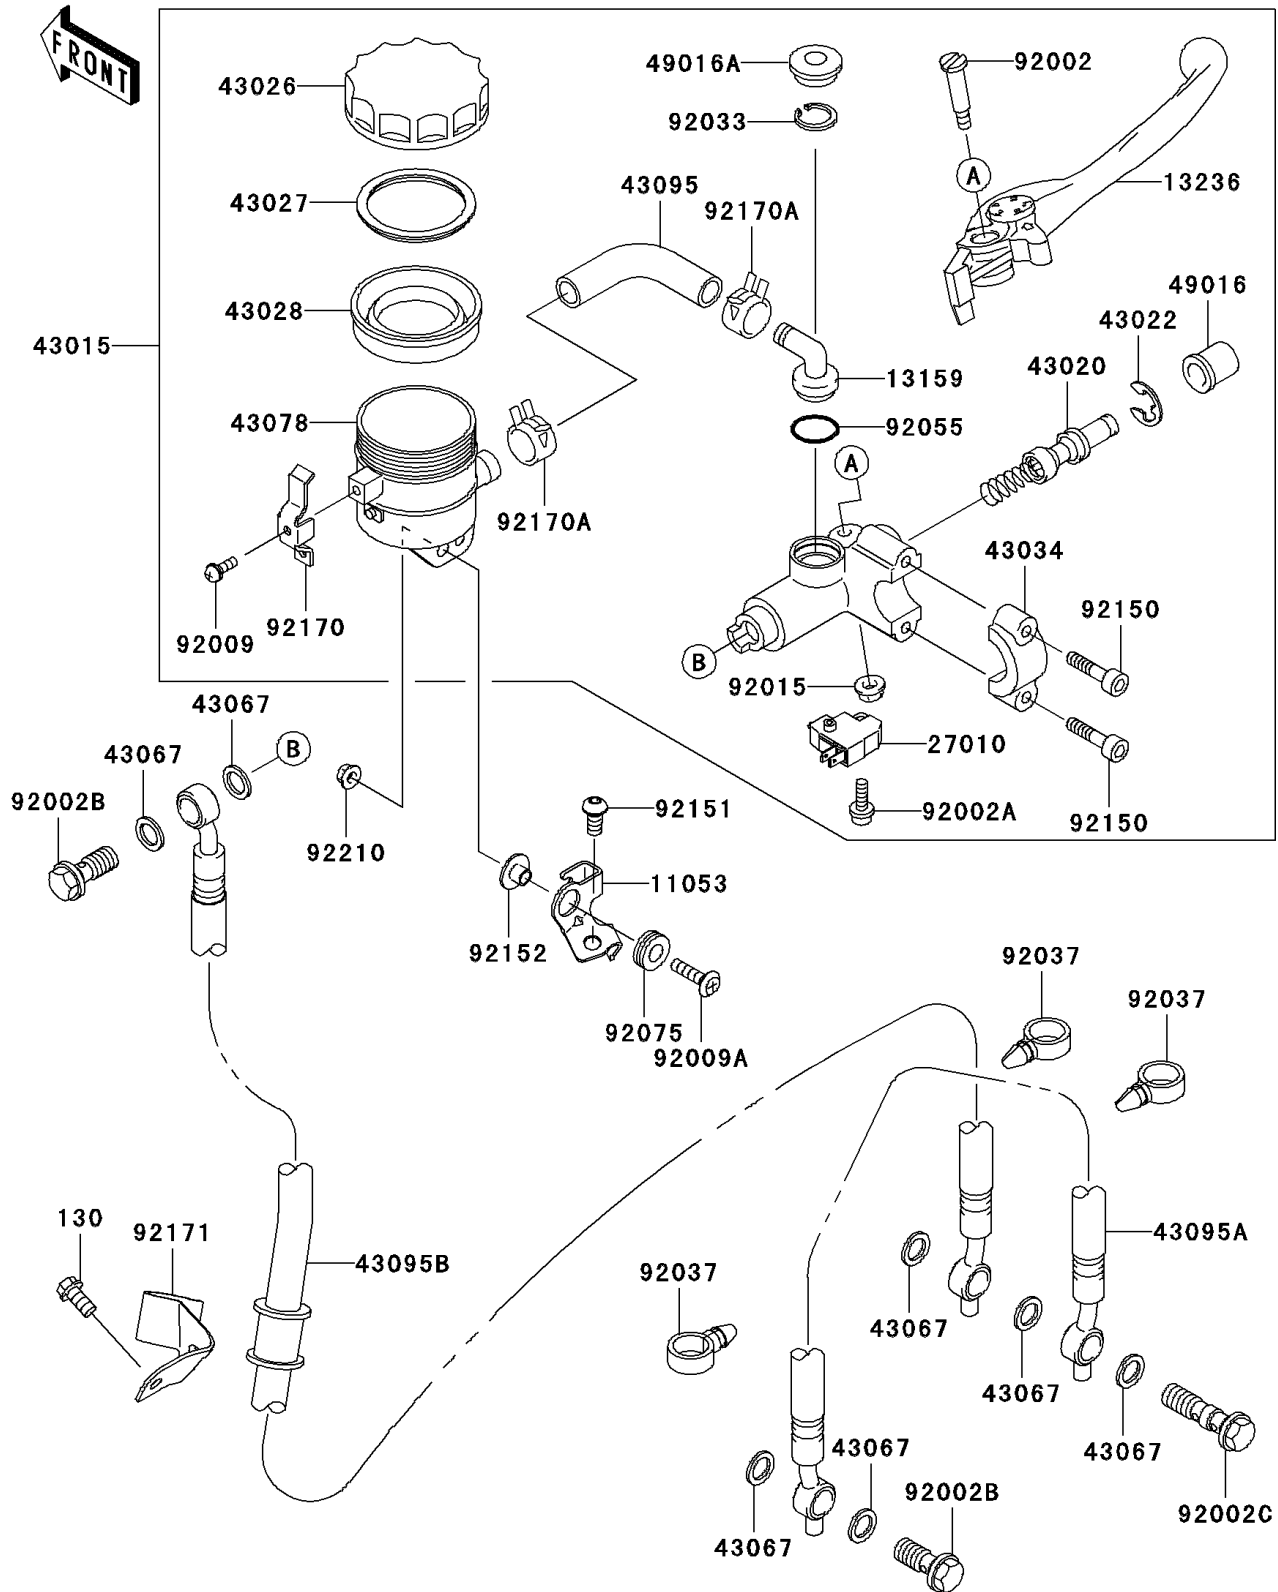

## PARTS DIAGRAM

### Front Master Cylinder

F2291

## PARTS LIST

### Front Master Cylinder

**ITEM NAME**

**PART NUMBER**

**QUANTITY**

---