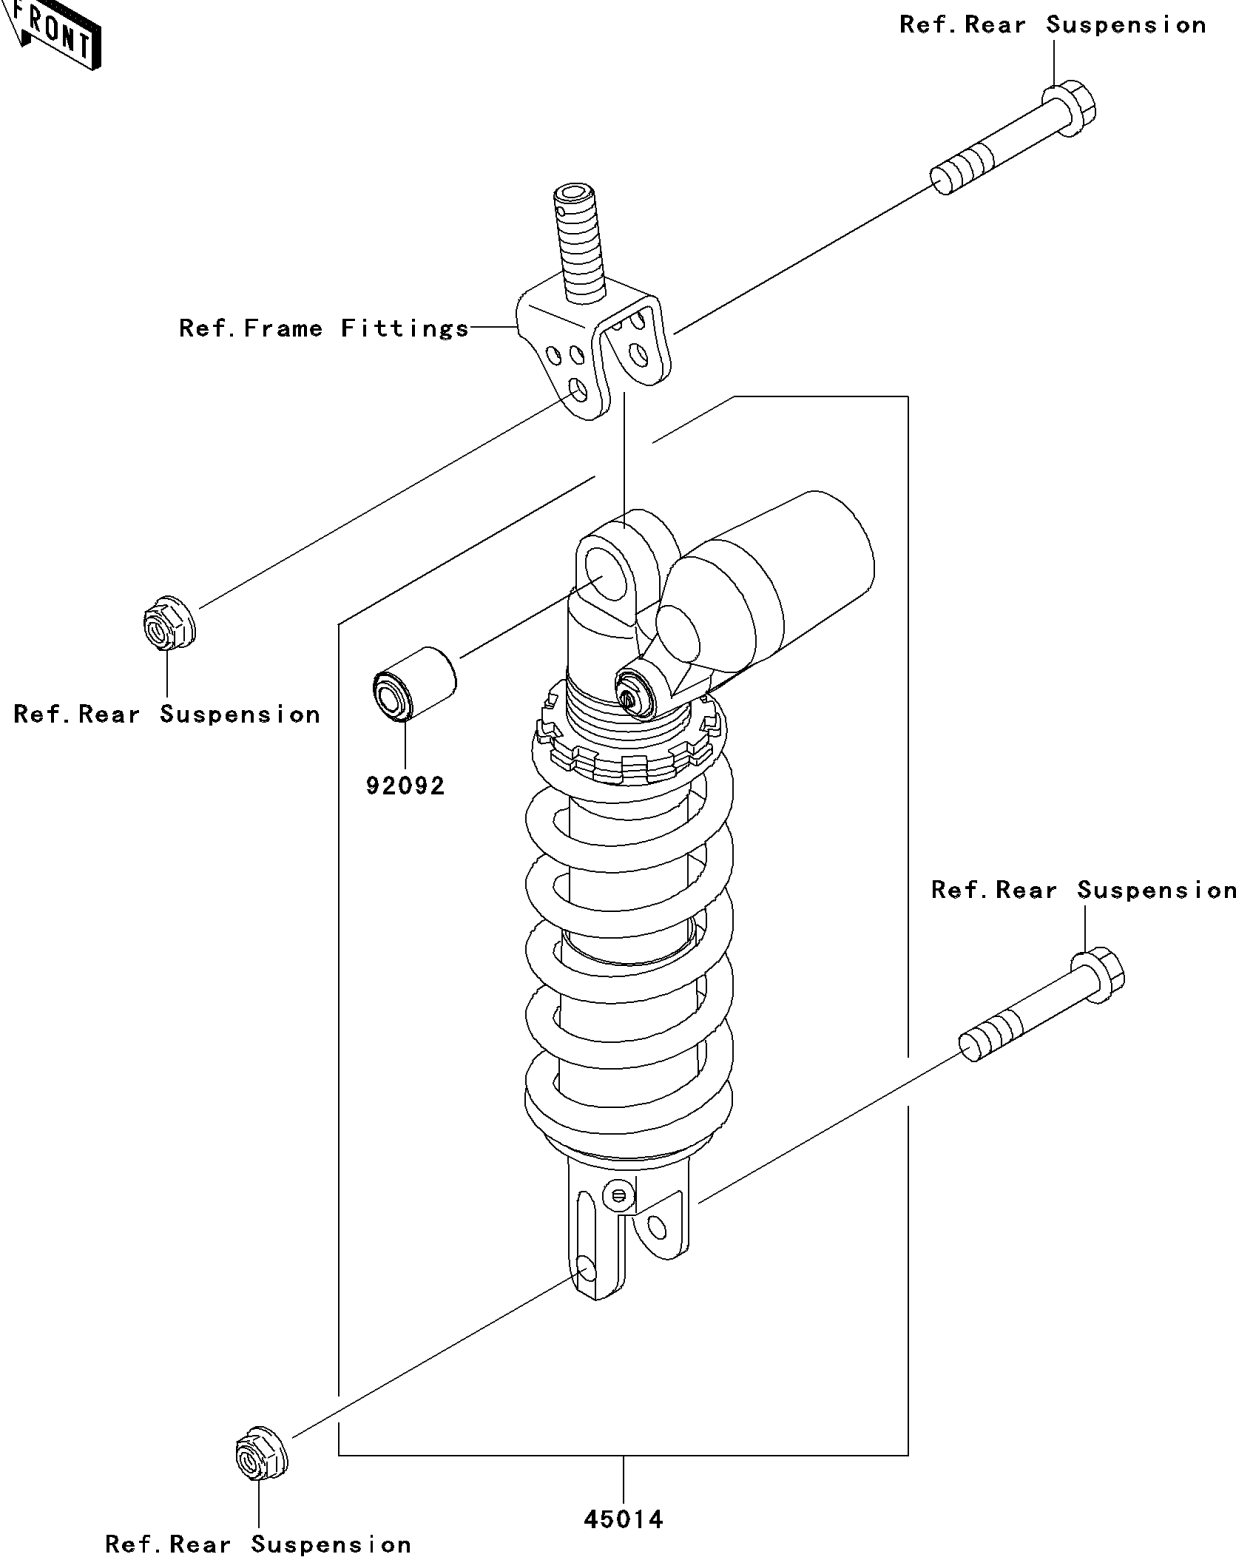

2004 Ninja[®] ZX[™]-10R

PARTS DIAGRAM

Shock Absorber(s)

Kawasaki

Let the Good Times Roll[®]

F2280

2004 Ninja® ZX™-10R

PARTS LIST

Shock Absorber(s)

ITEM NAME

PART NUMBER

QUANTITY
