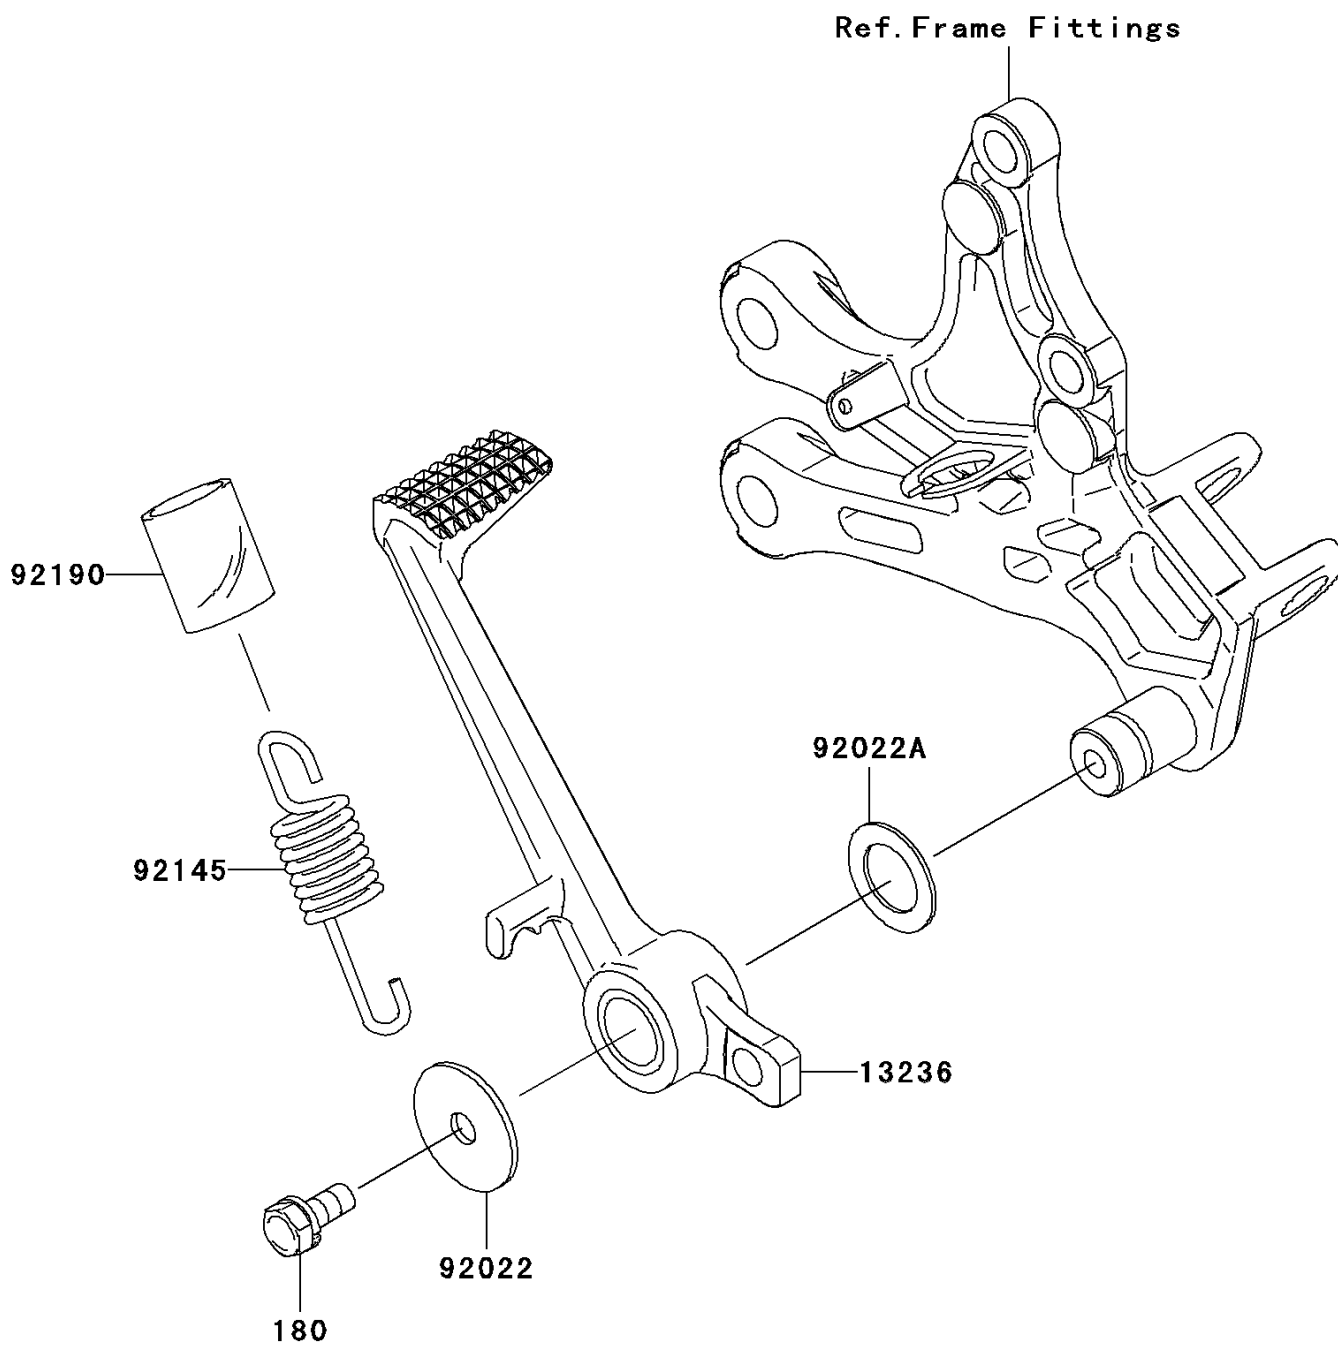

2004 Ninja[®] ZX[™]-10R

PARTS DIAGRAM

Brake Pedal/Torque Link

F2260

2004 Ninja® ZX™-10R

PARTS LIST

Brake Pedal/Torque Link

ITEM NAME

PART NUMBER

QUANTITY
