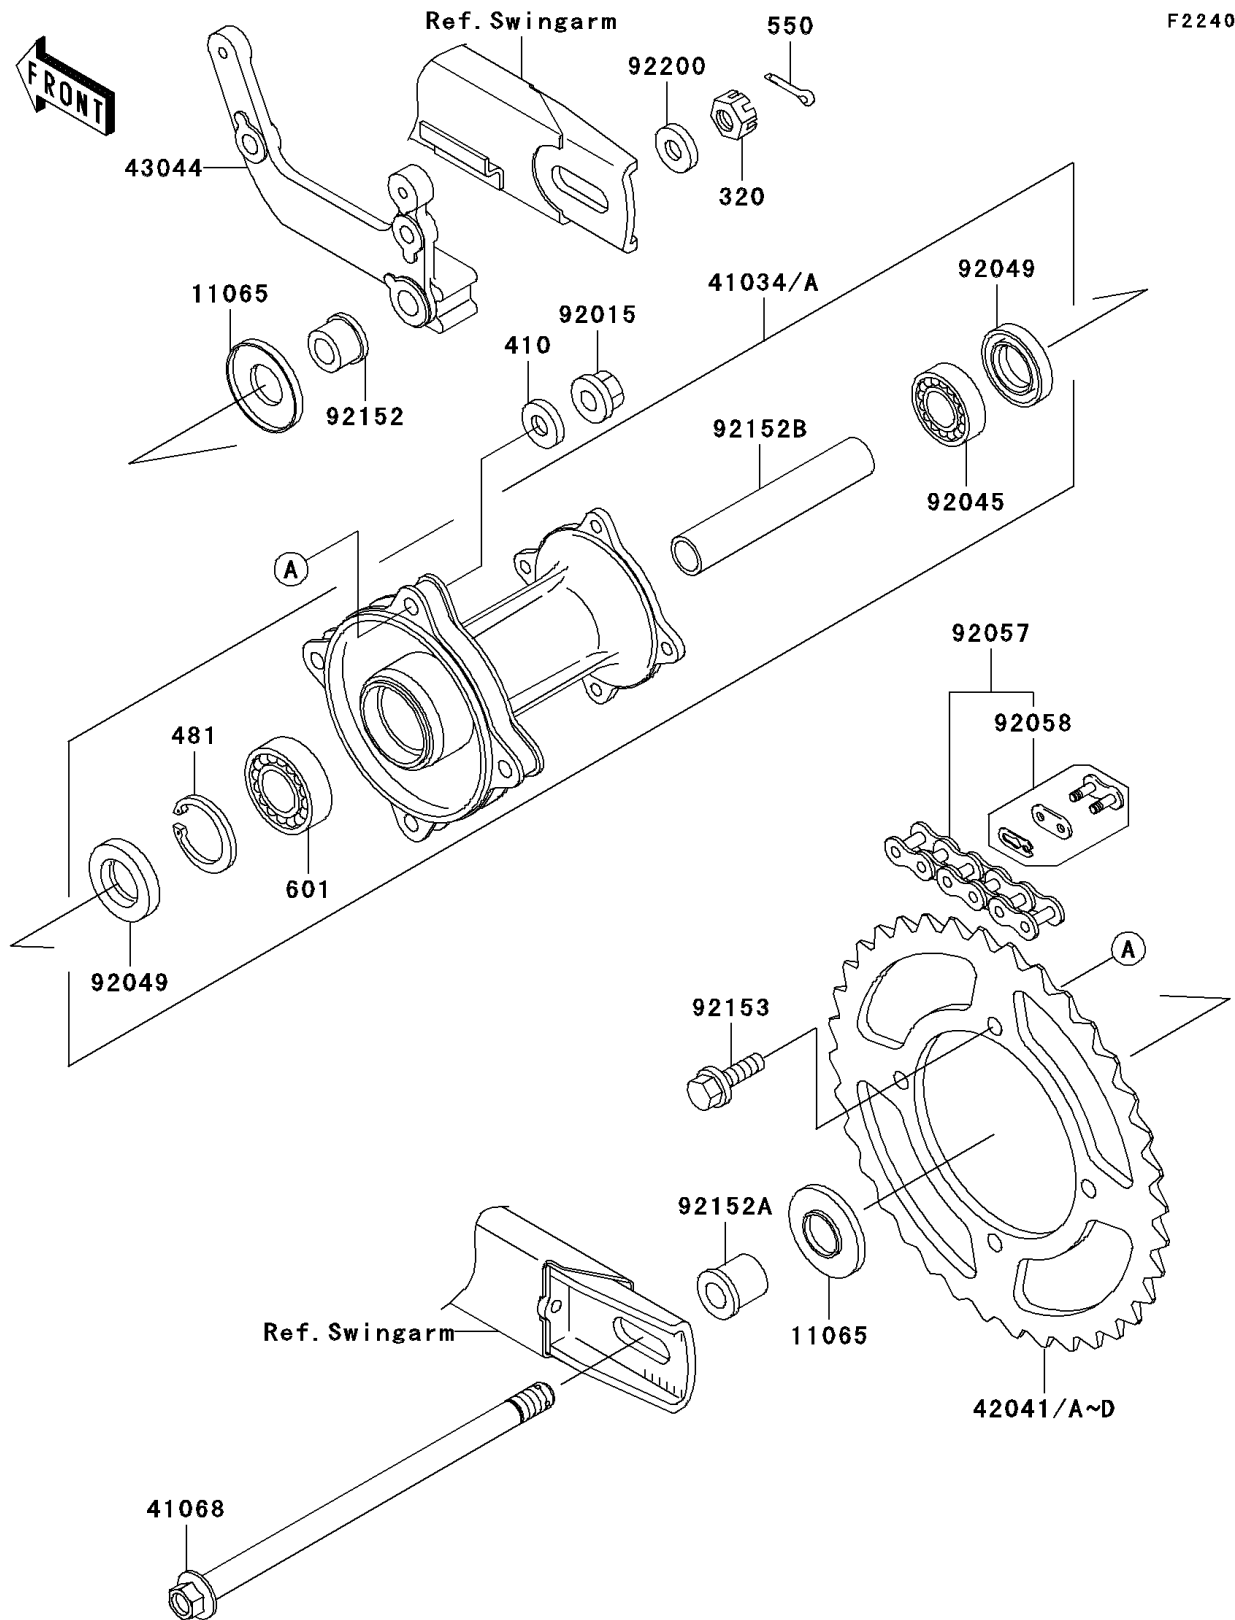

2006 KX65

PARTS DIAGRAM

Rear Hub

2006 KX65

PARTS LIST

Rear Hub

ITEM NAME

PART NUMBER

QUANTITY
