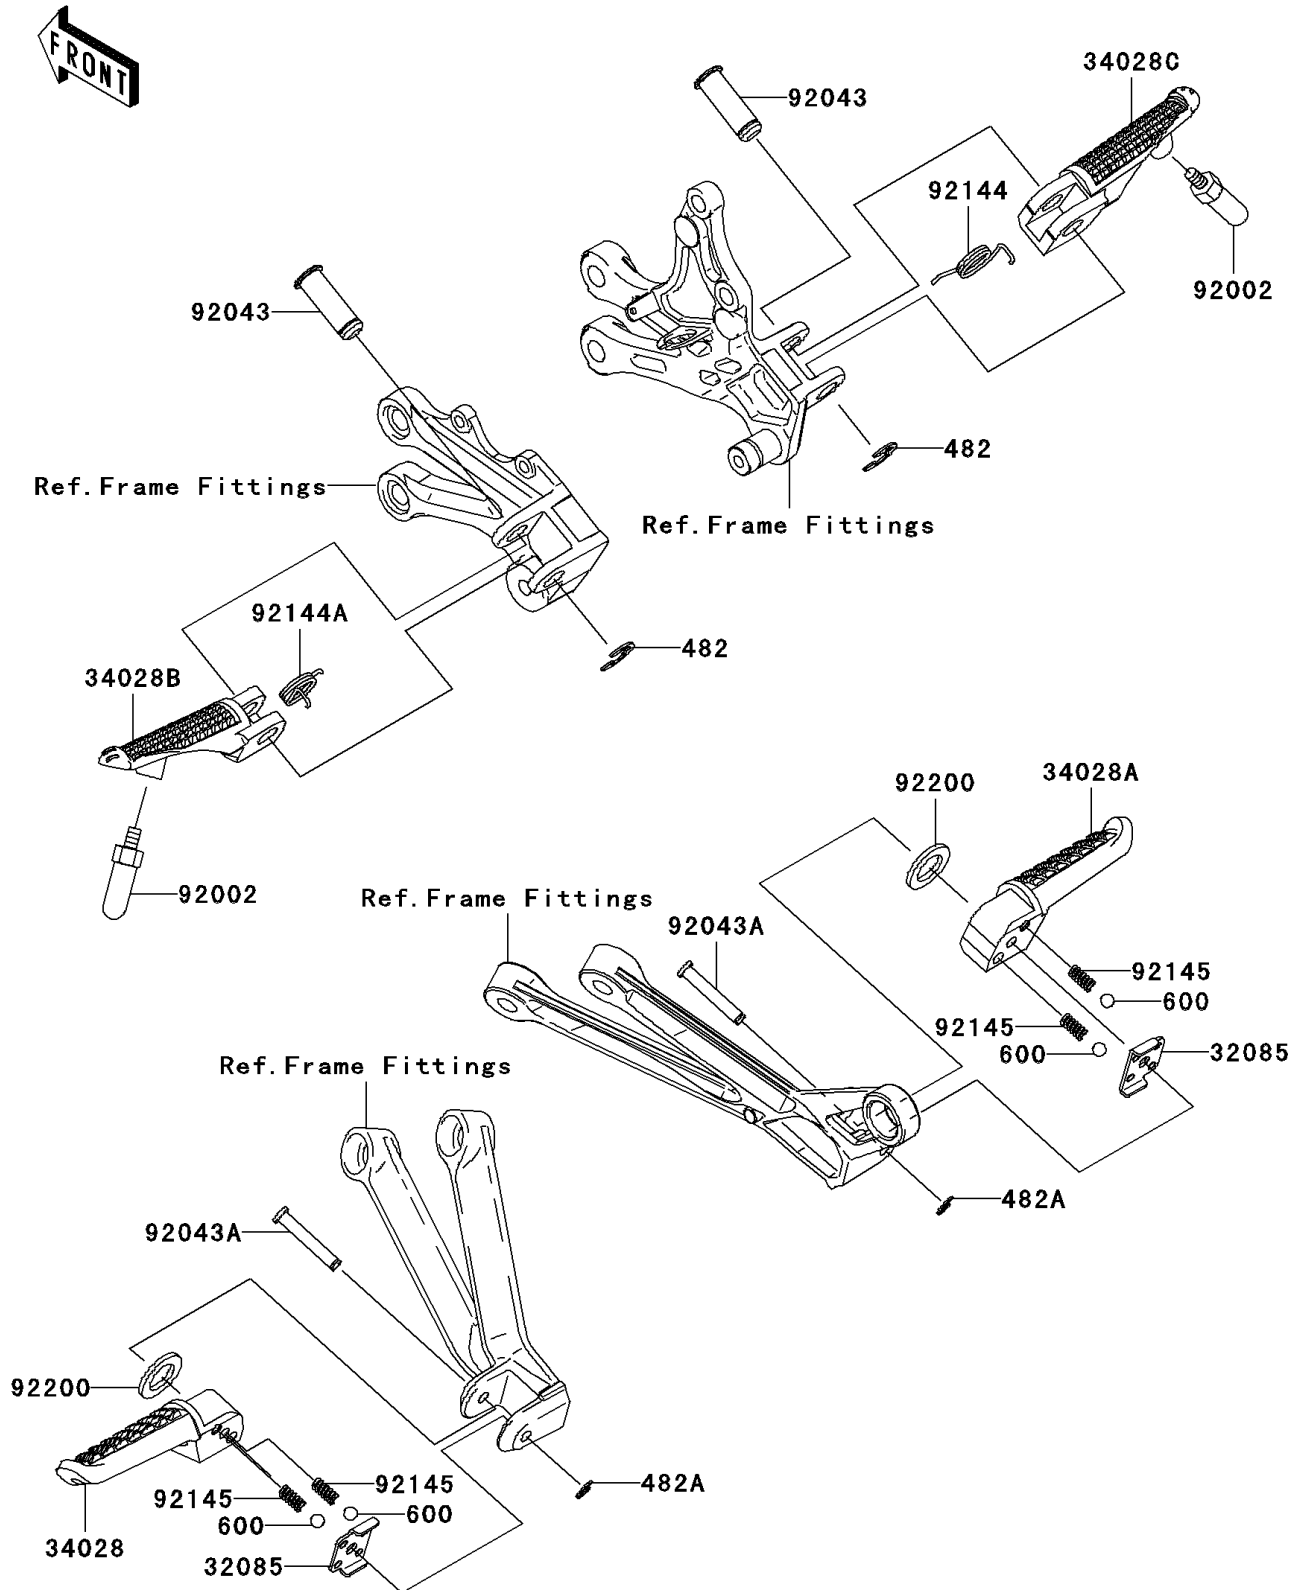

2004 Ninja[®] ZX[™]-10R

PARTS DIAGRAM

Footrests

F2160

2004 Ninja® ZX™-10R

PARTS LIST

Footrests

ITEM NAME

PART NUMBER

QUANTITY
