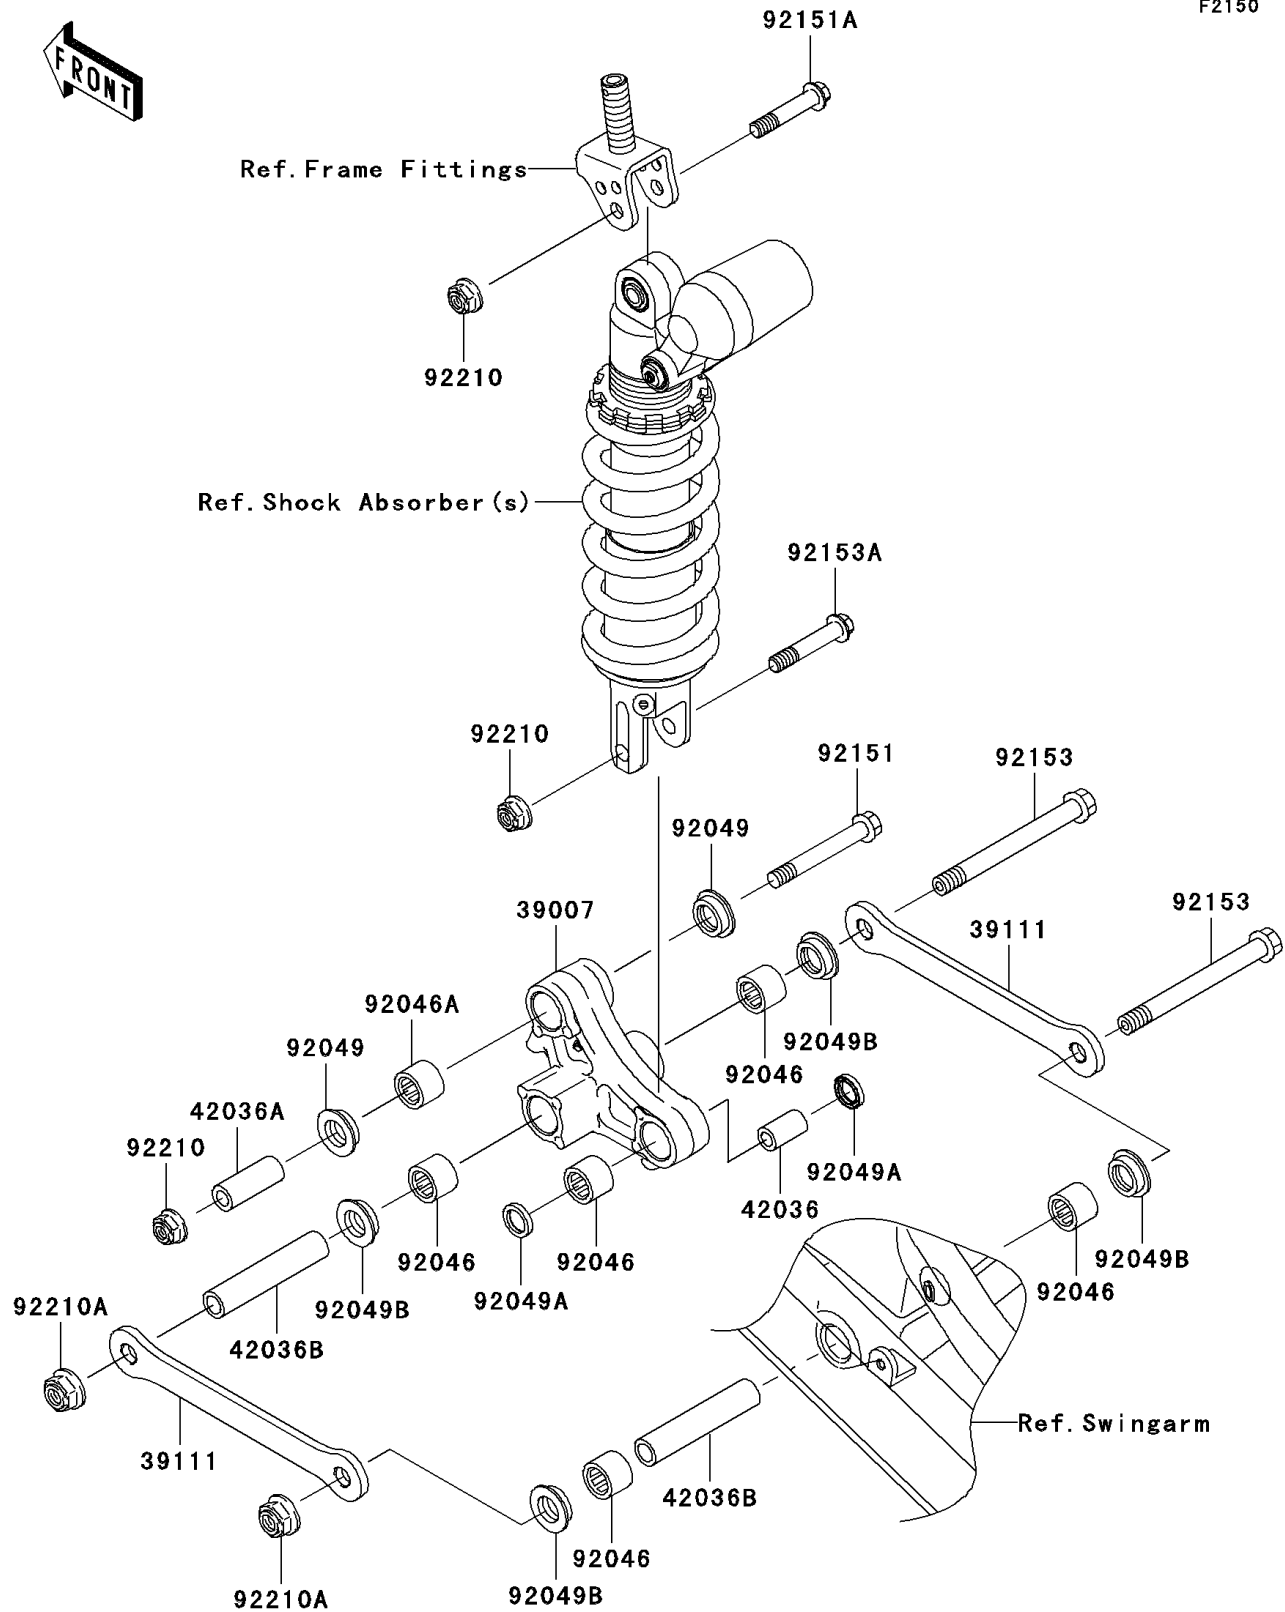

2004 Ninja[®] ZX[™]-10R

PARTS DIAGRAM

Rear Suspension

F2150

2004 Ninja® ZX™-10R

PARTS LIST

Rear Suspension

ITEM NAME

PART NUMBER

QUANTITY
