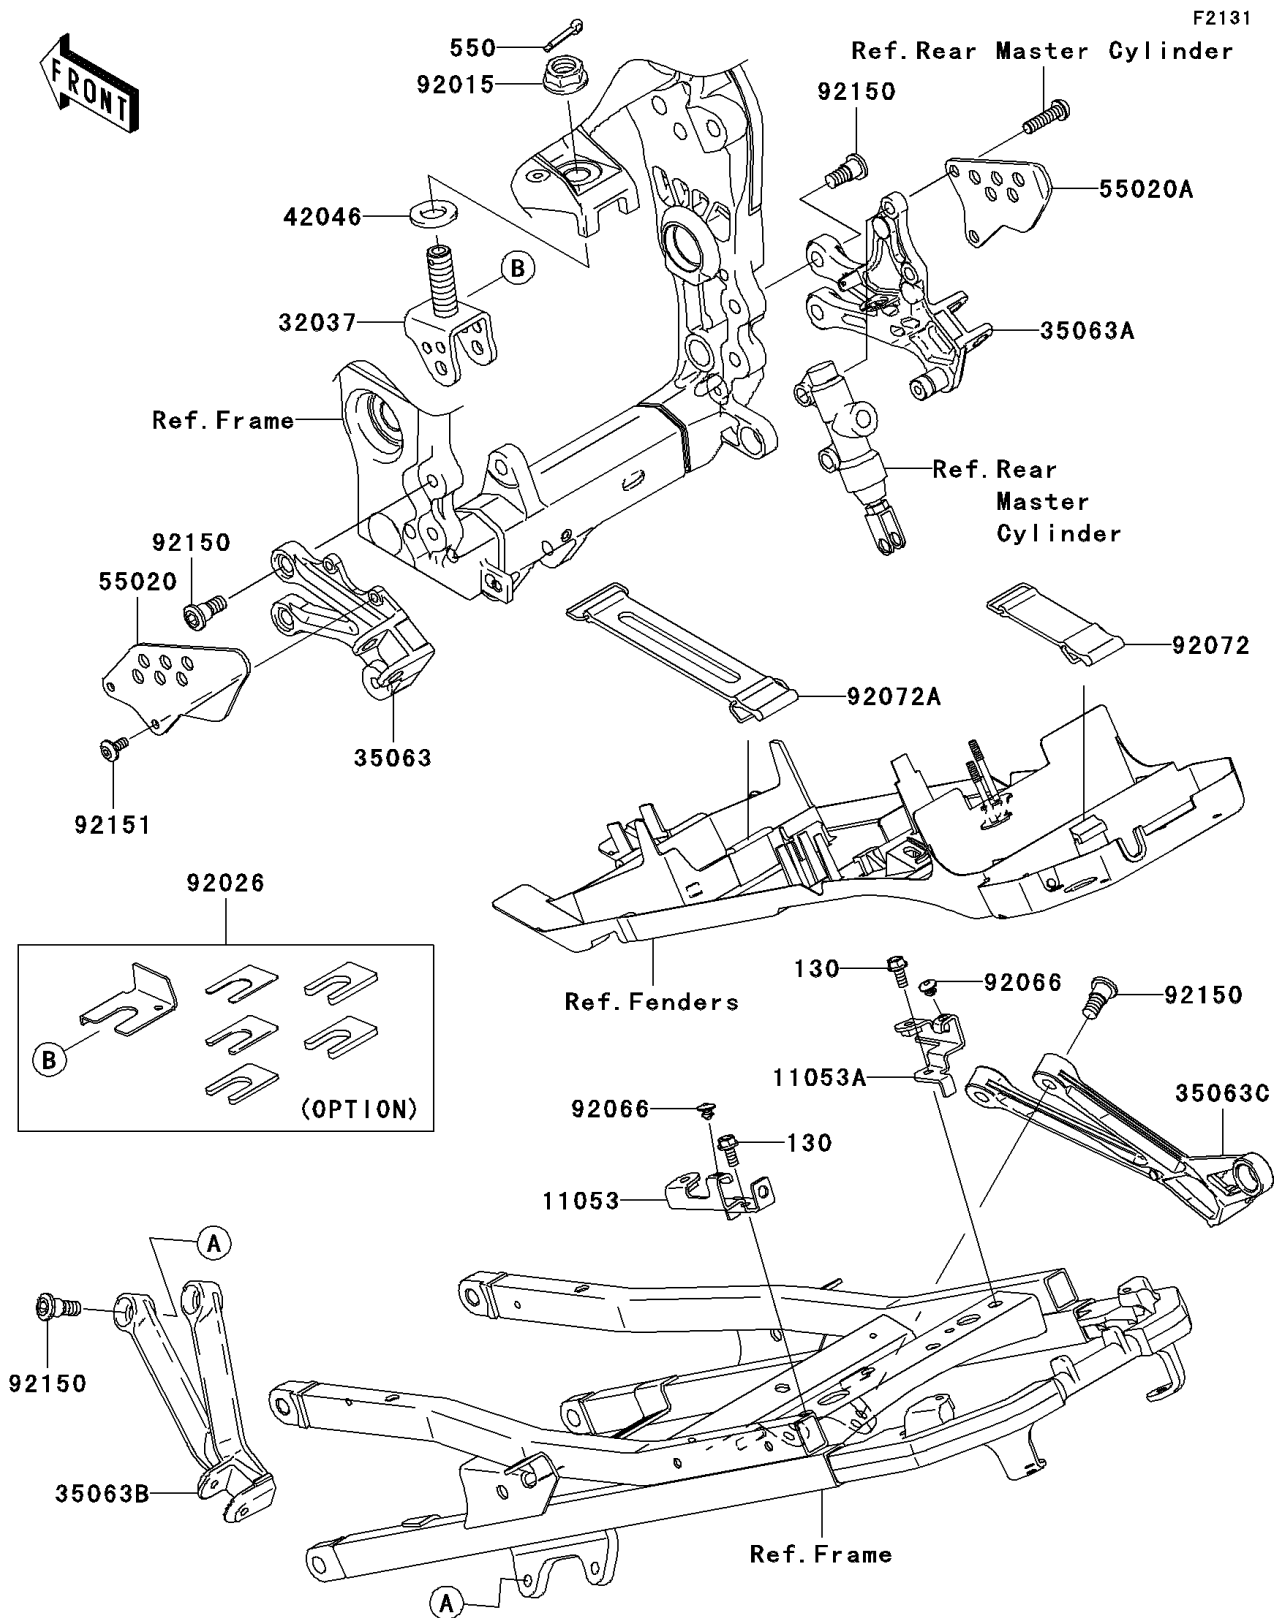

2004 Ninja[®] ZX[™]-10R

PARTS DIAGRAM

Frame Fittings

2004 Ninja® ZX™-10R

PARTS LIST

Frame Fittings

ITEM NAME

PART NUMBER

QUANTITY
