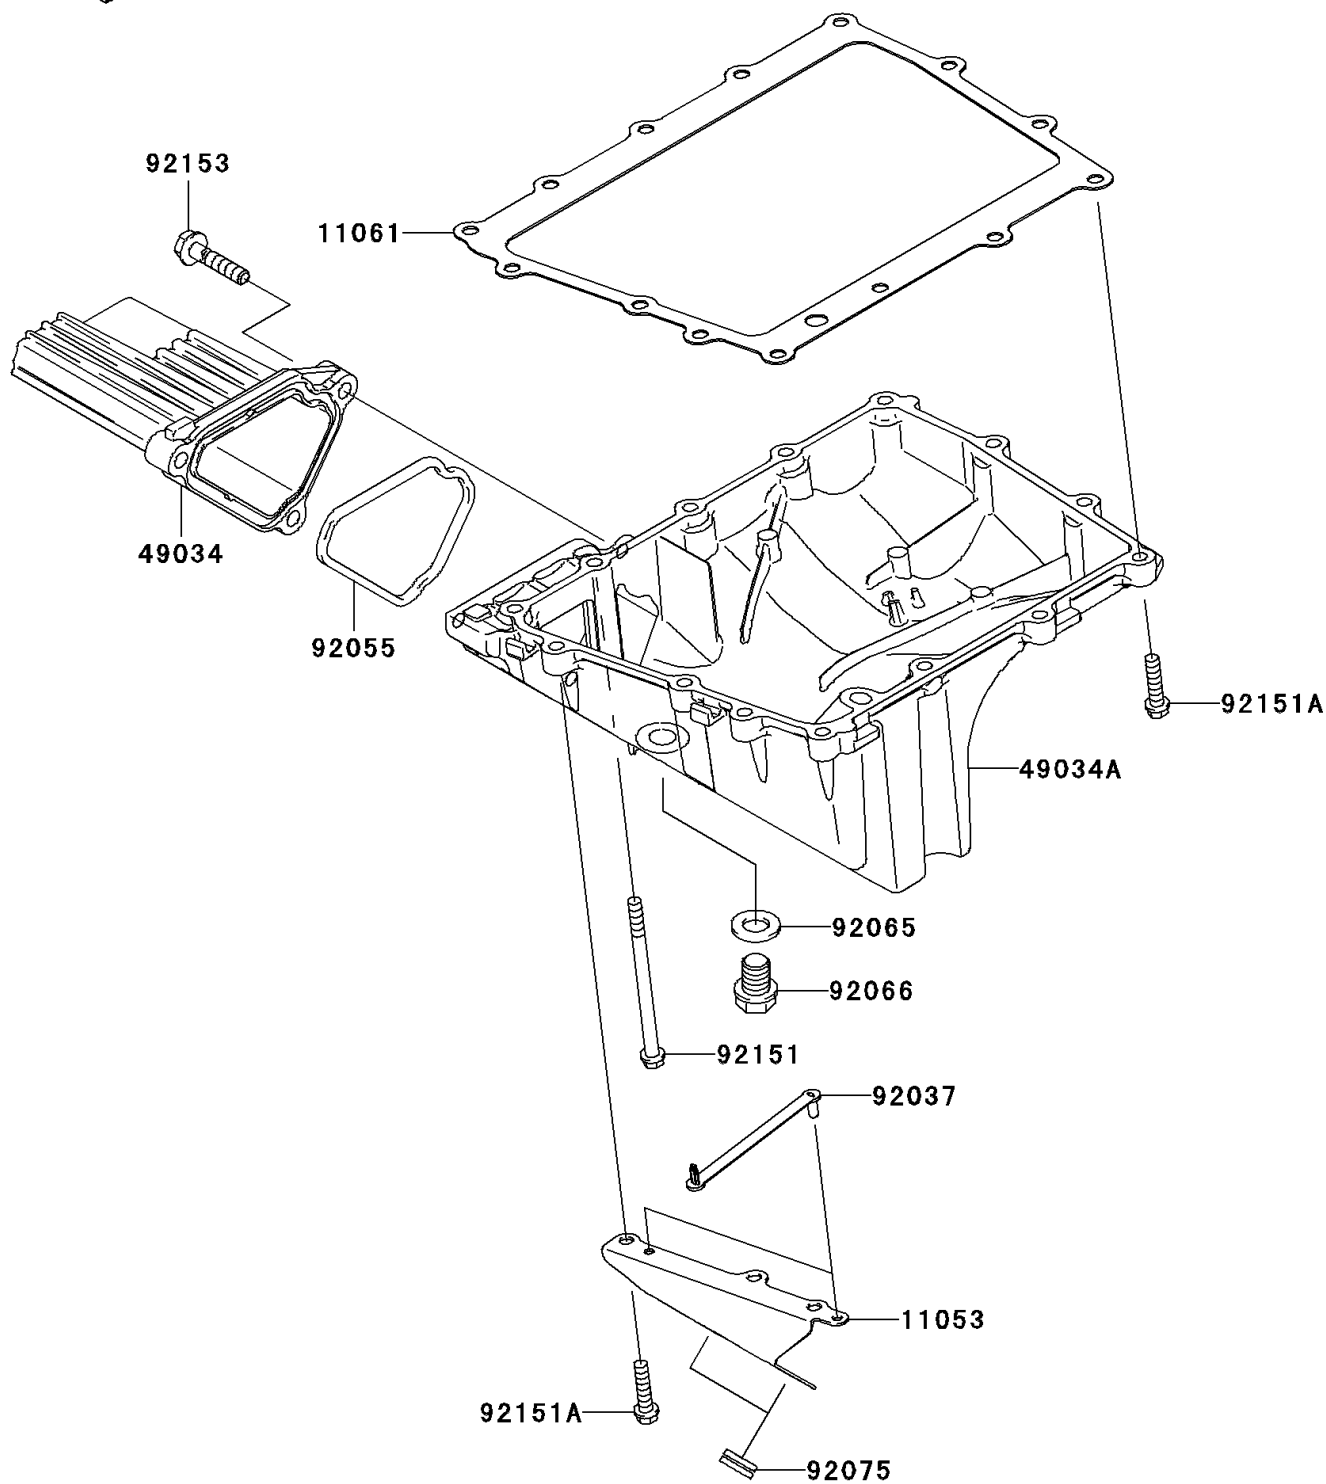

2004 Ninja[®] ZX[™]-10R

PARTS DIAGRAM

Oil Pan

Kawasaki

Let the Good Times Roll[®]

E1434

2004 Ninja® ZX™-10R

PARTS LIST

Oil Pan

ITEM NAME

PART NUMBER

QUANTITY
