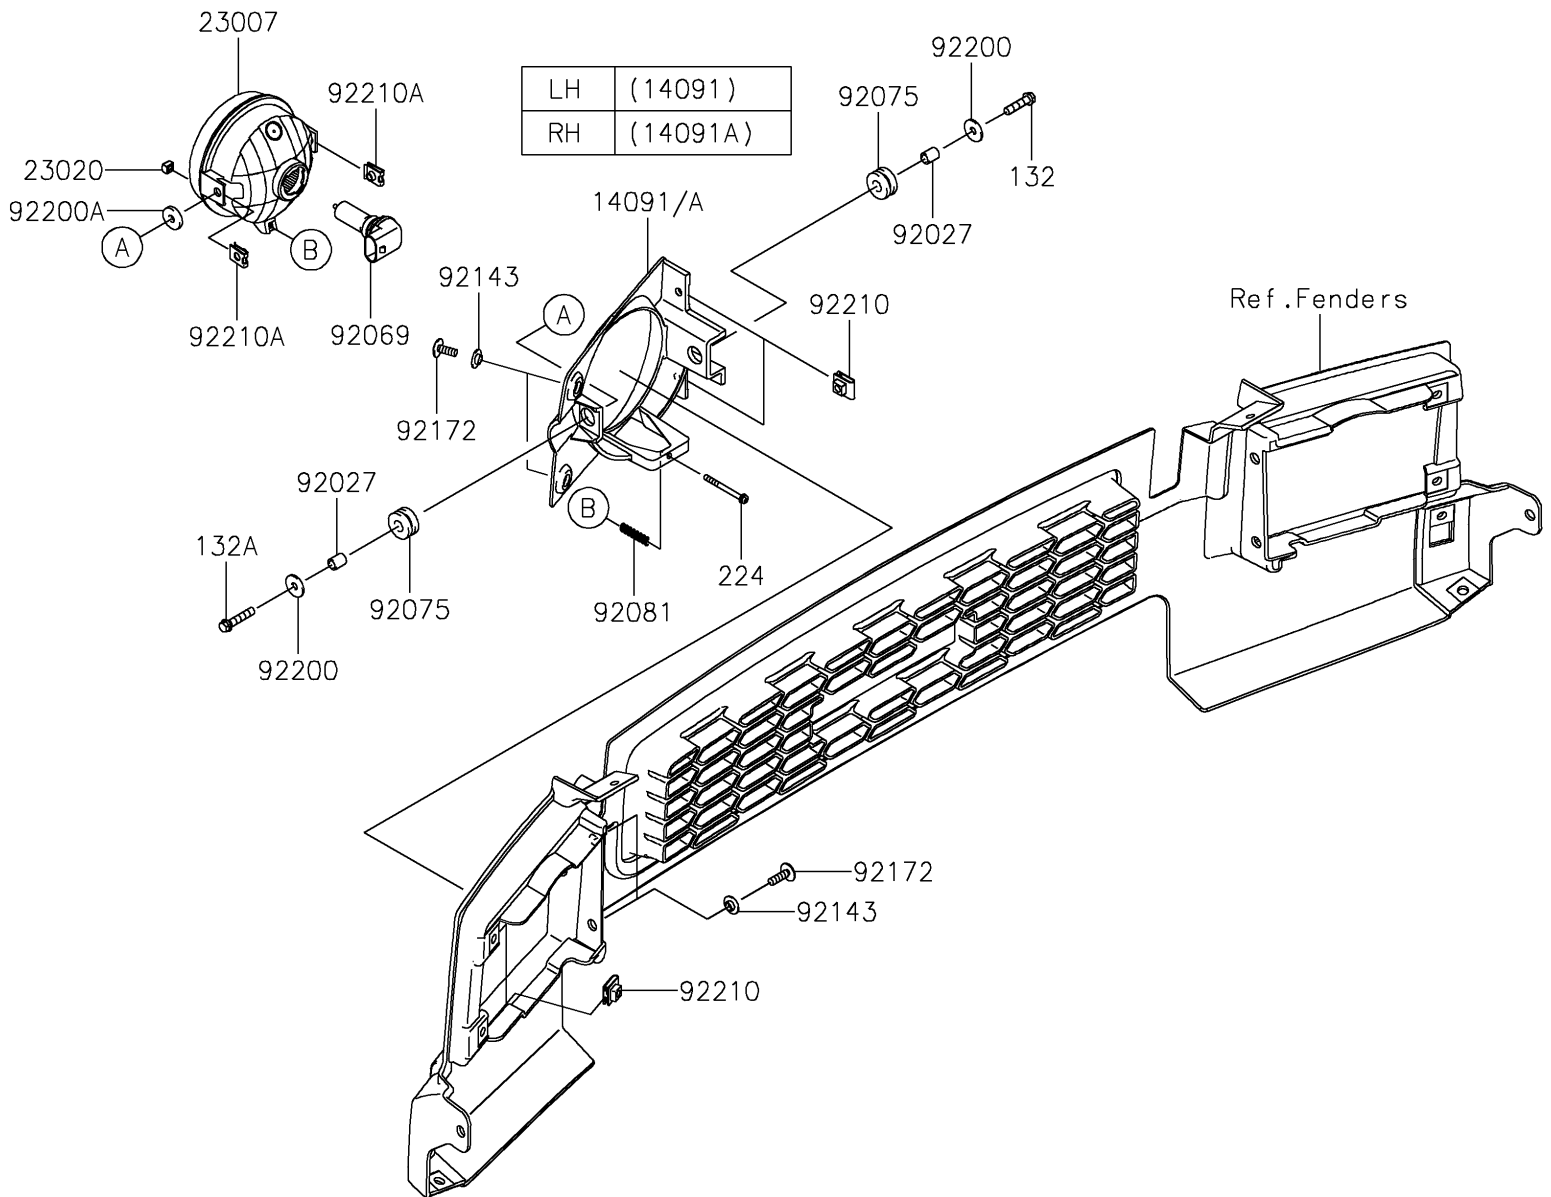

2023 MULE™ 4010 TRANS4x4® FE

PARTS DIAGRAM

Headlight(s)

F2710

2023 MULE™ 4010 TRANS4x4® FE

PARTS LIST

Headlight(s)

ITEM NAME	PART NUMBER	QUANTITY
COVER,HEAD LAMP,LH (Ref # 14091)	14091-0827	1
COVER,HEAD LAMP,RH (Ref # 14091A)	14091-0828	1
LENS-COMP,HEAD LAMP (Ref # 23007)	23007-0220	2
NUT,4MM,FOCUS ADJUST (Ref # 23020)	23020-018	2
COLLAR,6.8X10X12 (Ref # 92027)	92027-162	4
BULB,12V 35/35W (Ref # 92069)	92069-0102	2
DAMPER,10X24X12 (Ref # 92075)	92075-1690	4
SPRING,FOCUS ADJUST (Ref # 92081)	92081-1896	2
COLLAR (Ref # 92143)	92143-1087	8
SCREW,TAPPING,6X20 (Ref # 92172)	92172-0488	8
WASHER,6.5X20X1.6 (Ref # 92200)	92200-0283	4
WASHER,6.5X20X3.2 (Ref # 92200A)	92200-0359	2
NUT,LEAF SPRING,6MM (Ref # 92210)	92210-0624	8
NUT (Ref # 92210A)	92210-1125	4
BOLT-FLANGED-SMALL,6X25 (Ref # 132)	132BA0625	2
BOLT-FLANGED-SMALL,6X30 (Ref # 132A)	132BA0630	2
SCREW-PAN-WP-CROS,4X45 (Ref # 224)	224AA0445	2