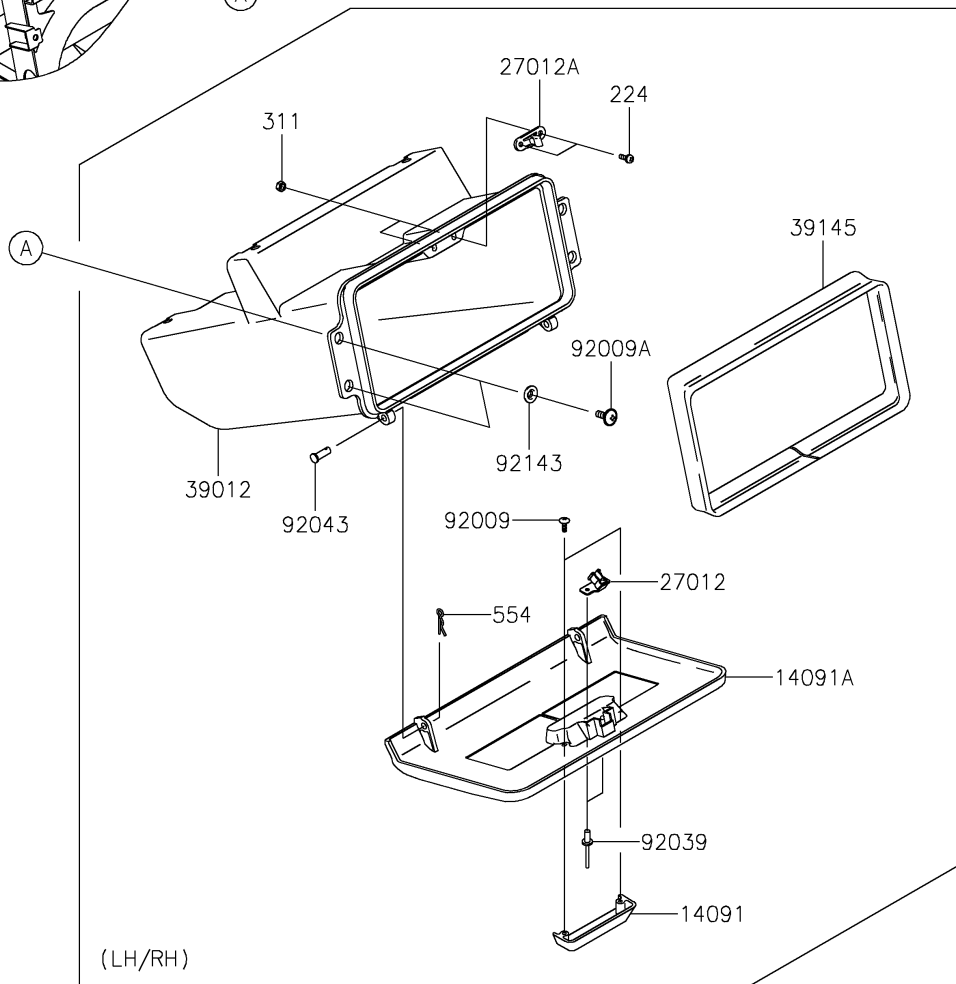

2023 MULE™ 4010 TRANS4x4® FE

PARTS DIAGRAM

Front Box

F2135

2023 MULE™ 4010 TRANS4x4® FE

PARTS LIST

Front Box

ITEM NAME	PART NUMBER	QUANTITY
COVER,STORAGE GRIP,F.BLACK (Ref # 14091)	14091-1659-6Z	2
COVER,CONTROL PANEL,F.BLACK (Ref # 14091A)	14091-1660-6Z	2
HOOK (Ref # 27012)	27012-1607	2
HOOK (Ref # 27012A)	27012-1612	2
CASE-STORAGE,F.BLACK (Ref # 39012)	39012-1061-6Z	2
TRIM-SEAL,L=774 (Ref # 39145)	39145-1130	2
SCREW,TAPPING,4X12 (Ref # 92009)	92009-1444	4
SCREW,6X16 (Ref # 92009A)	92009-1621	8
RIVET (Ref # 92039)	92039-1041	4
PIN,6X14.5 (Ref # 92043)	92043-125	4
COLLAR (Ref # 92143)	92143-1087	8
SCREW-PAN-WP-CROS,4X12 (Ref # 224)	224AB0412	4
NUT-HEX,4MM (Ref # 311)	311AA0400	4
PIN-SNAP,1.2X21.2 (Ref # 554)	554DA0600	4