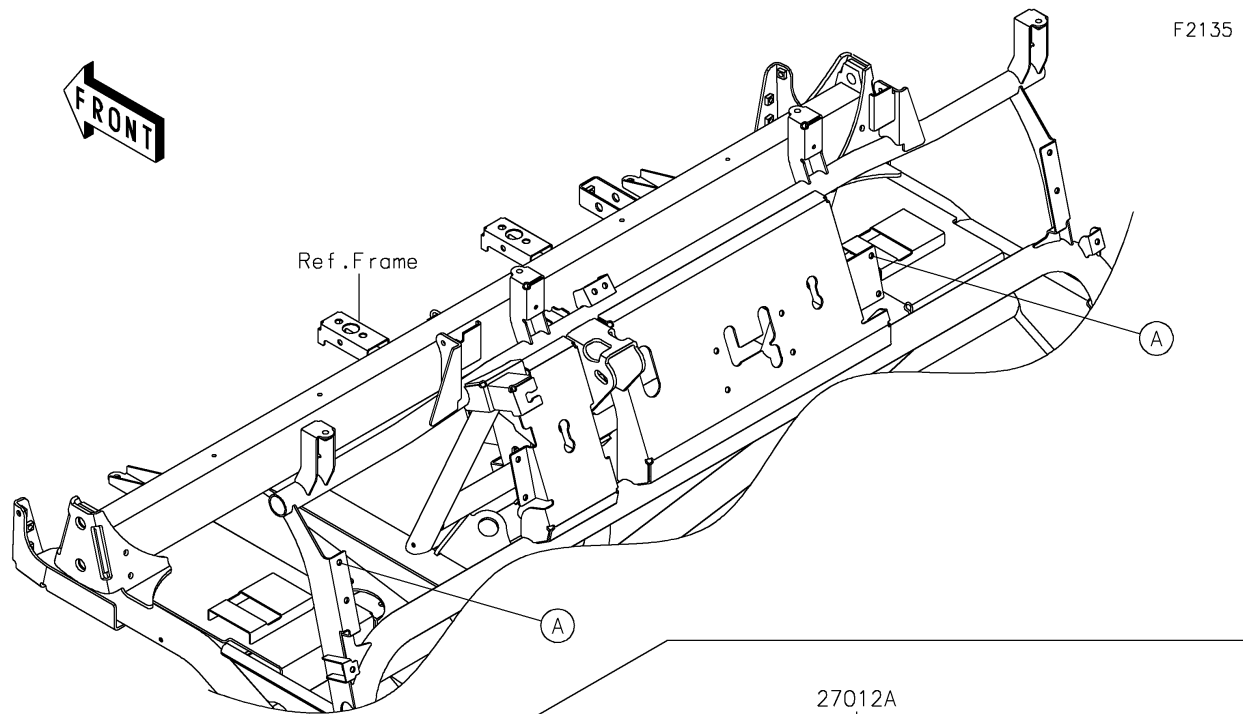

2023 MULE™ 4010 TRANS4x4® FE

PARTS DIAGRAM

Front Box

F2135

2023 MULE™ 4010 TRANS4x4® FE

PARTS LIST

Front Box

ITEM NAME	PART NUMBER	QUANTITY
COVER,STORAGE GRIP,F.BLACK (Ref # 14091)	14091-1659-6Z	2
COVER,CONTROL PANEL,F.BLACK (Ref # 14091A)	14091-1660-6Z	2
HOOK (Ref # 27012)	27012-1607	2
HOOK (Ref # 27012A)	27012-1612	2
CASE-STORAGE,F.BLACK (Ref # 39012)	39012-1061-6Z	2
TRIM-SEAL,L=774 (Ref # 39145)	39145-1130	2
SCREW,TAPPING,4X12 (Ref # 92009)	92009-1444	4
SCREW,6X16 (Ref # 92009A)	92009-1621	8
RIVET (Ref # 92039)	92039-1041	4
PIN,6X14.5 (Ref # 92043)	92043-125	4
COLLAR (Ref # 92143)	92143-1087	8
SCREW-PAN-WP-CROS,4X12 (Ref # 224)	224AB0412	4
NUT-HEX,4MM (Ref # 311)	311AA0400	4
PIN-SNAP,1.2X21.2 (Ref # 554)	554DA0600	4