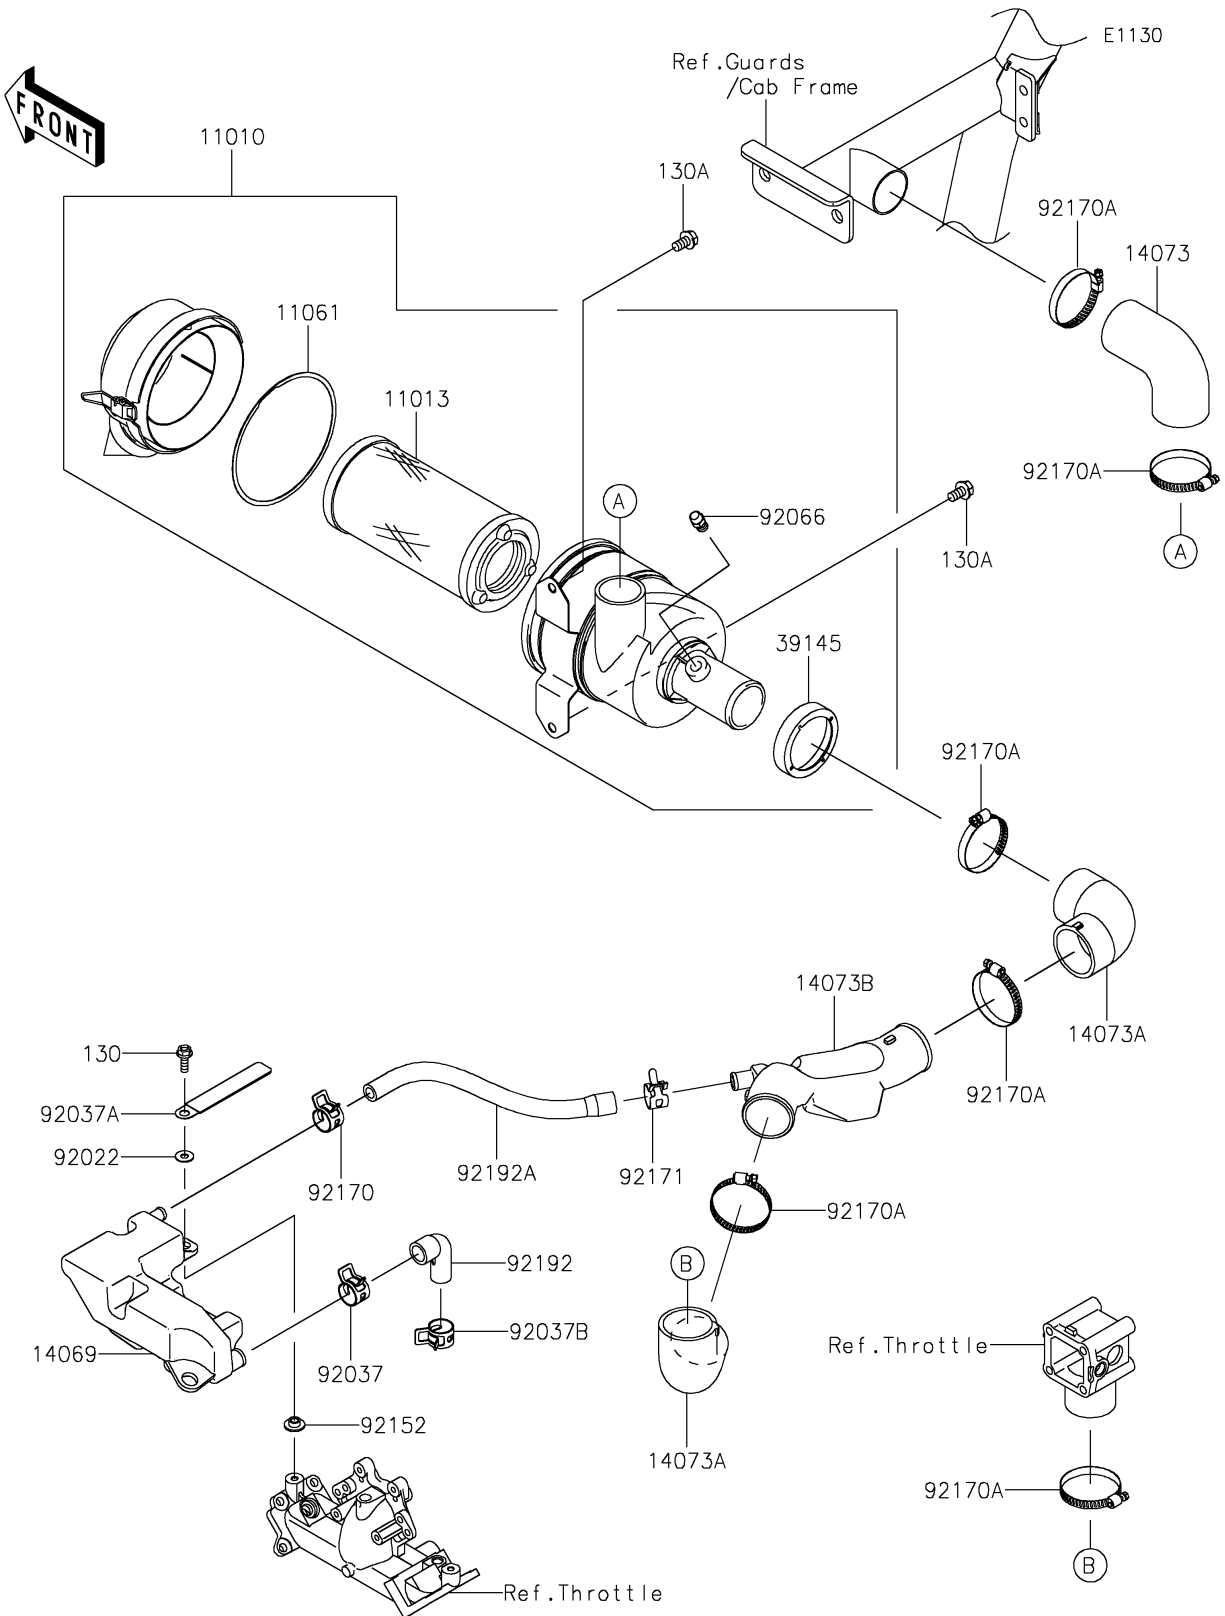

## PARTS DIAGRAM

# 2023 MULE™ 4010 TRANS4x4® FE

## PARTS LIST

### Air Cleaner

ITEM NAME	PART NUMBER	QUANTITY
FILTER-ASSY-AIR (Ref # 11010)	11010-0885	1
ELEMENT-AIR FILTER (Ref # 11013)	11013-1290	1
GASKET,AIR FILTER (Ref # 11061)	11061-1078	1
BREATHER (Ref # 14069)	14069-0018	1
DUCT,RR BAR-A/C (Ref # 14073)	14073-0235	1
DUCT (Ref # 14073A)	14073-0773	2
DUCT (Ref # 14073B)	14073-0784	1
TRIM-SEAL (Ref # 39145)	39145-1133	1
WASHER,6.5X16X1.0 (Ref # 92022)	92022-1093	1
CLAMP,HOSE CLIP (Ref # 92037)	92037-1460	1
CLAMP,HARNESS,L=100 (Ref # 92037A)	92037-1636	1
CLAMP (Ref # 92037B)	92037-1678	1
PLUG (Ref # 92066)	92066-0914	1
COLLAR (Ref # 92152)	92152-2069	1
CLAMP (Ref # 92170)	92170-1491	1
CLAMP (Ref # 92170A)	92170-1674	6
CLAMP,18.8MM (Ref # 92171)	92171-2056	1
TUBE,CRANKCASE-BREATHER (Ref # 92192)	92192-1285	1
TUBE,BREATHER-INTAKE DUCT (Ref # 92192A)	92192-1855	1
BOLT-FLANGED,6X18 (Ref # 130)	130BA0618	1
BOLT-FLANGED,8X14 (Ref # 130A)	130BB0814	2