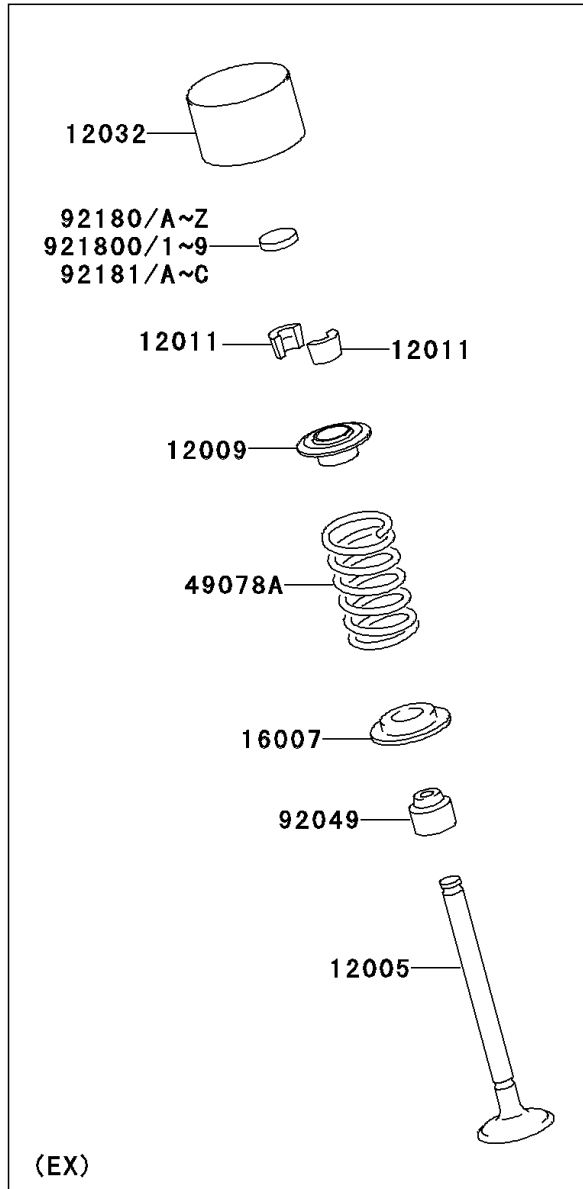

2004 Ninja® ZX™-10R

PARTS DIAGRAM

Valve(s)

E1210

2004 Ninja® ZX™-10R

PARTS LIST

Valve(s)

ITEM NAME

PART NUMBER

QUANTITY
