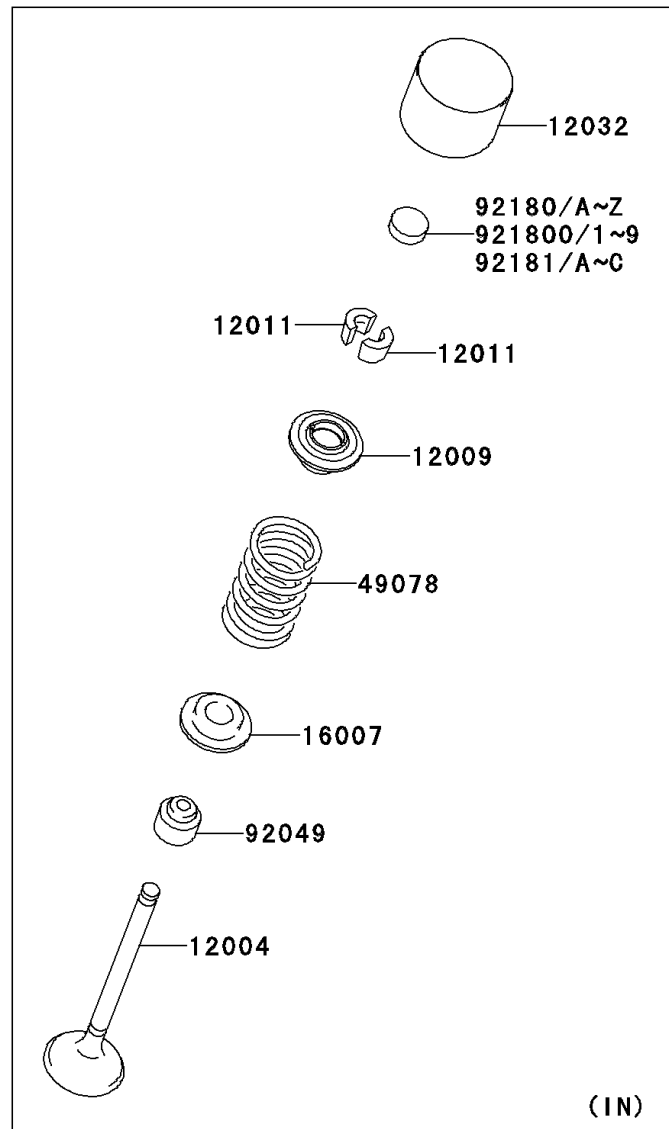

2004 Ninja® ZX™-10R

PARTS DIAGRAM

Valve(s)

E1210

2004 Ninja® ZX™-10R

PARTS LIST

Valve(s)

ITEM NAME

PART NUMBER

QUANTITY
