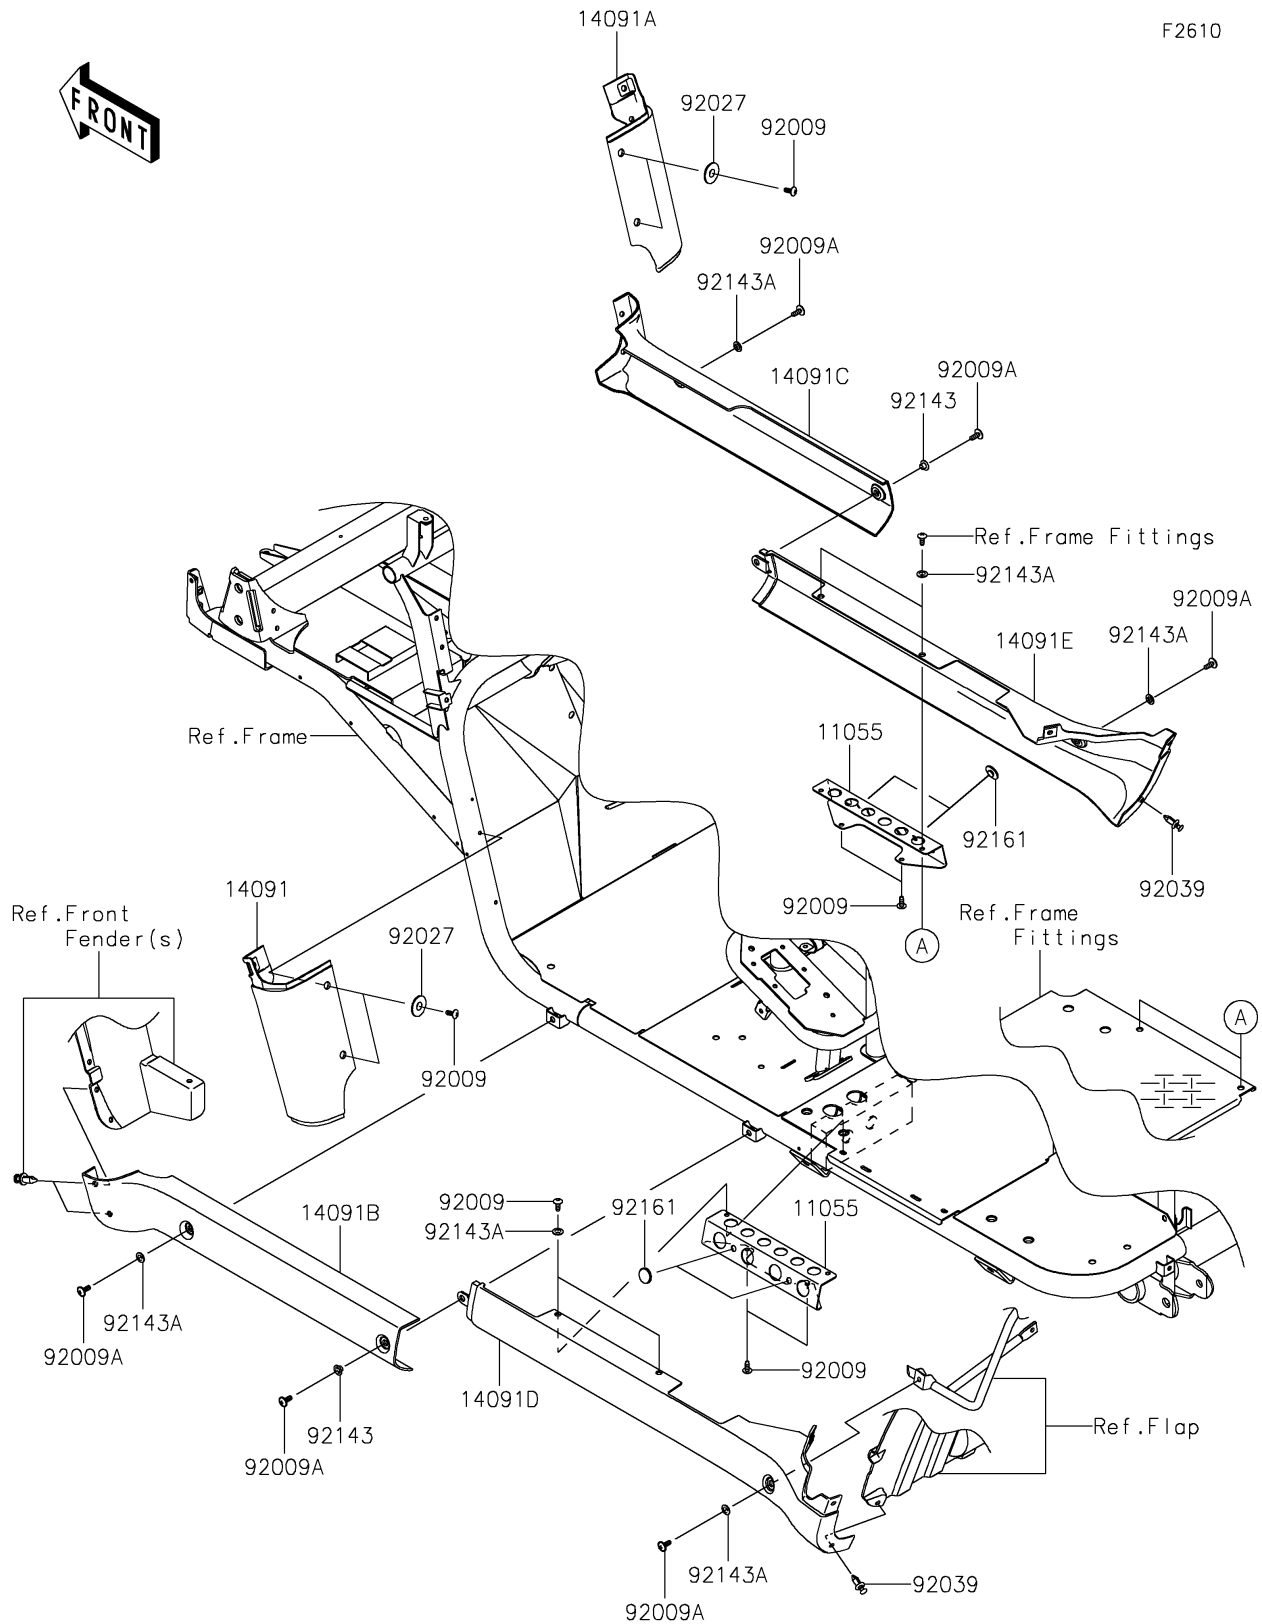

2022 MULE™ 4010 TRANS4x4® CAMO

PARTS DIAGRAM

Side Covers/Chain Cover

2022 MULE™ 4010 TRANS4x4® CAMO

Kawasaki
Let the Good Times Roll®

PARTS LIST

Side Covers/Chain Cover

ITEM NAME	PART NUMBER	QUANTITY
BRACKET (Ref # 11055)	11055-0599	2
COVER,FR FENDER,LWR,LH,F.BLACK (Ref # 14091)	14091-0821-6Z	1
COVER,FR FENDER,LWR,RH,F.BLACK (Ref # 14091A)	14091-0822-6Z	1
COVER,SIDE STEP,FR,LH,F.BLACK (Ref # 14091B)	14091-0823-6Z	1
COVER,SIDE STEP,FR,RH,F.BLACK (Ref # 14091C)	14091-0824-6Z	1
COVER,SIDE STEP,RR,LH,F.BLACK (Ref # 14091D)	14091-0825-6Z	1
COVER,SIDE STEP,RR,RH,F.BLACK (Ref # 14091E)	14091-0826-6Z	1
SCREW,TAPPING,6X16 (Ref # 92009)	92009-1166	10
SCREW,6X16 (Ref # 92009A)	92009-1621	6
COLLAR,L=4.7 (Ref # 92027)	92027-1964	4
RIVET (Ref # 92039)	92039-0776	2
COLLAR (Ref # 92143)	92143-1057	2
COLLAR (Ref # 92143A)	92143-1087	8
DAMPER,RUBBER (Ref # 92161)	92161-1200	4