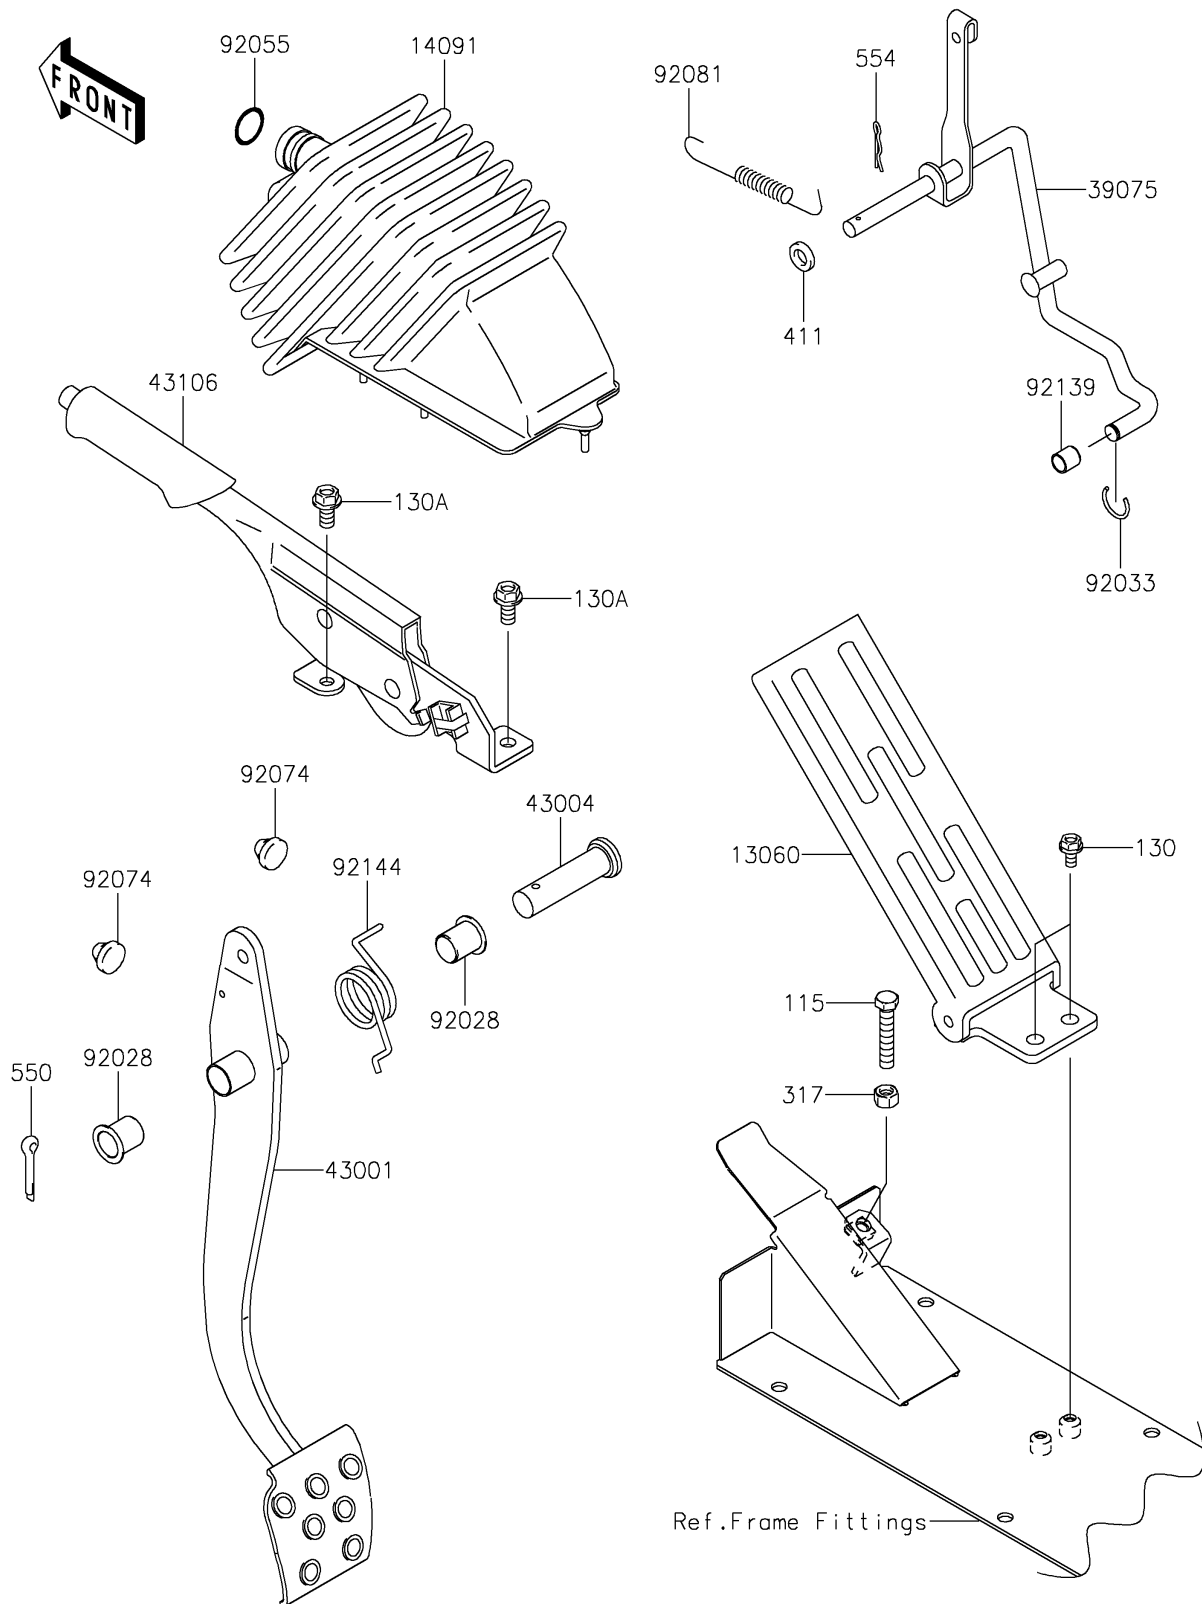

# 2022 MULE™ 4010 TRANS4x4® CAMO

## PARTS DIAGRAM

### Brake Pedal/Throttle Lever

F2260

## PARTS LIST

Brake Pedal/Throttle Lever

**ITEM NAME**

**PART NUMBER**

**QUANTITY**

---