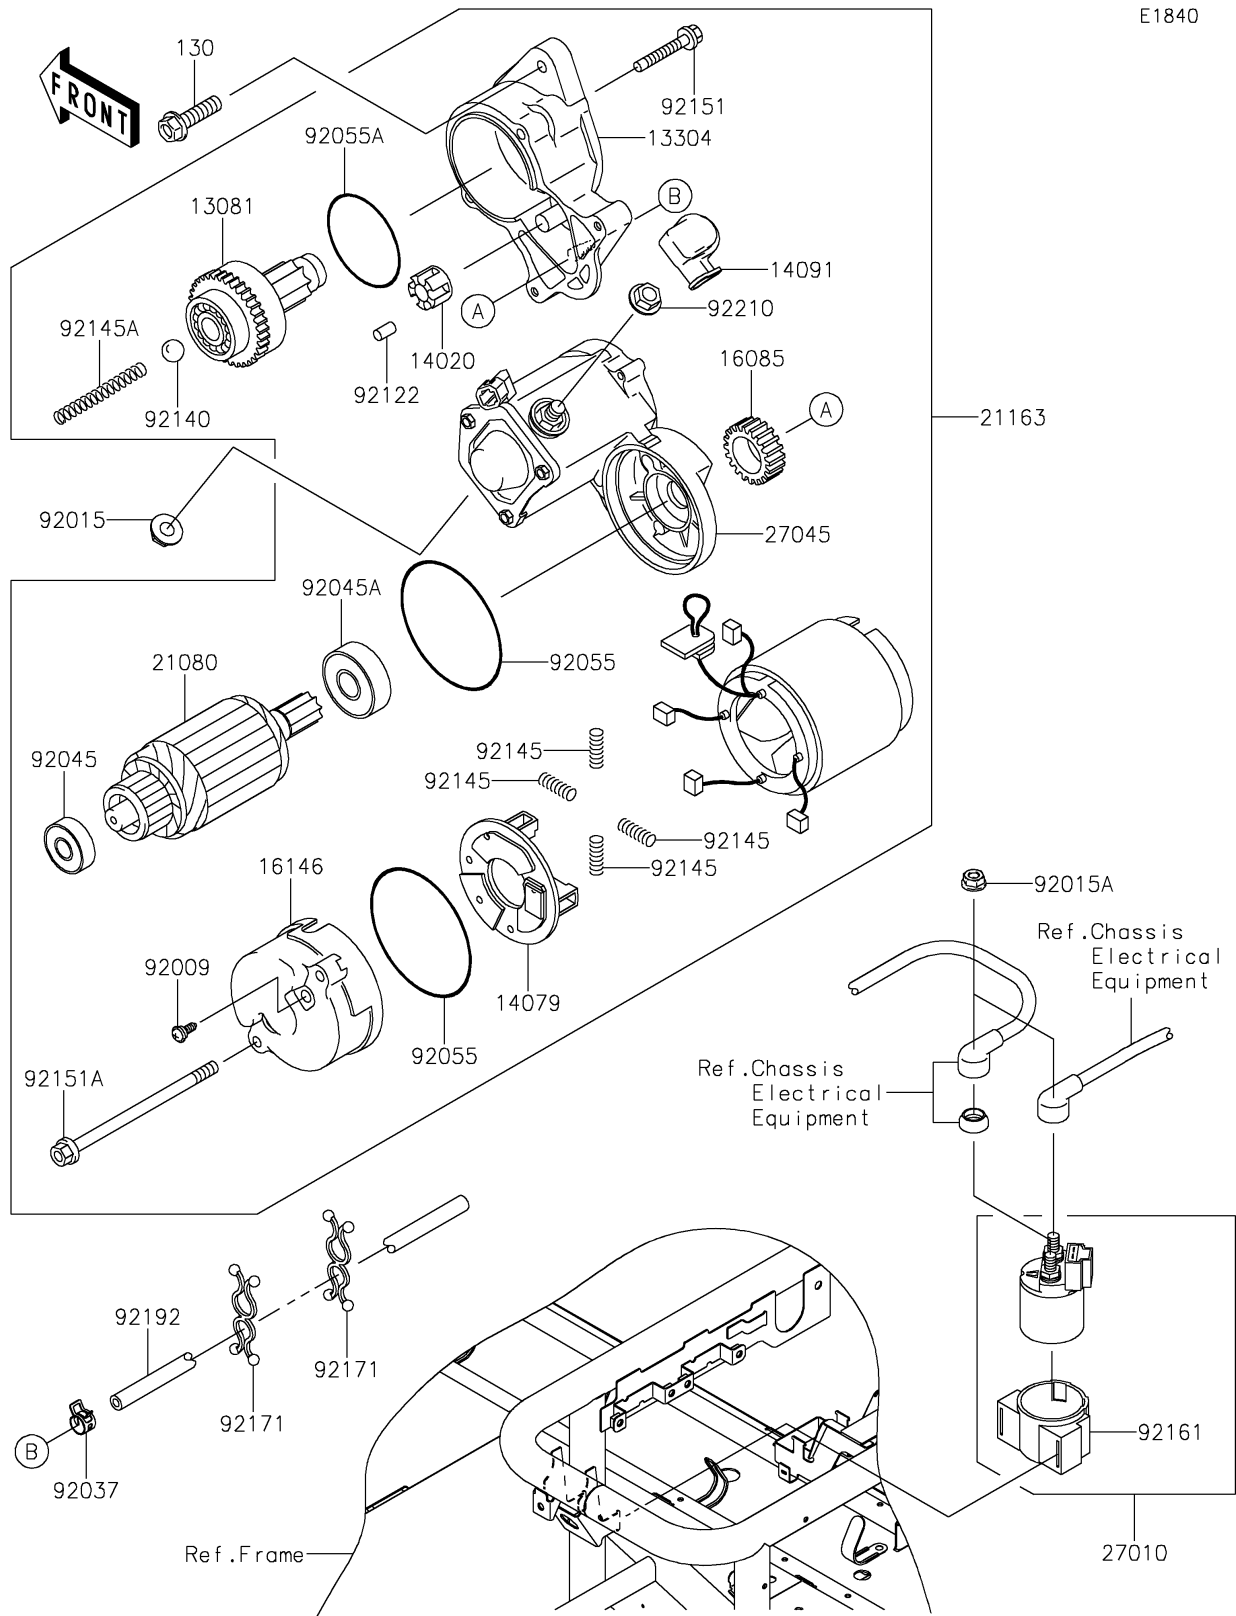

2022 MULE™ 4010 TRANS4x4® CAMO

PARTS DIAGRAM

Starter Motor

2022 MULE™ 4010 TRANS4x4® CAMO

Kawasaki
Let the Good Times Roll®

PARTS LIST

Starter Motor

ITEM NAME	PART NUMBER	QUANTITY
CLUTCH-ASSY (Ref # 13081)	13081-2231	1
HOUSING-ASSY (Ref # 13304)	13304-2253	1
RETAINER (Ref # 14020)	14020-2112	1
HOLDER-ASSY (Ref # 14079)	14079-2064	1
COVER (Ref # 14091)	14091-2080	1
GEAR (Ref # 16085)	16085-2055	1
COVER-ASSY (Ref # 16146)	16146-2243	1
ARMATURE (Ref # 21080)	21080-2070	1
STARTER-ELECTRIC (Ref # 21163)	21163-2134	1
SWITCH,MAGNETIC (Ref # 27010)	27010-0766	1
SWITCH-ASSY (Ref # 27045)	27045-2020	1
SCREW (Ref # 92009)	92009-2455	2
NUT,8MM (Ref # 92015)	92015-1143	1
NUT,FLANGED,6MM (Ref # 92015A)	92015-1367	2
CLAMP (Ref # 92037)	92037-2113	1
BEARING-BALL,60102RKMDSH2C3 (Ref # 92045)	92045-2257	1
BEARING-BALL (Ref # 92045A)	92045-2258	1
RING-O (Ref # 92055)	92055-2199	2
RING-O (Ref # 92055A)	92055-2200	1
ROLLER (Ref # 92122)	92122-2057	5
BALL (Ref # 92140)	92140-2061	1
SPRING (Ref # 92145)	92145-2096	4
SPRING (Ref # 92145A)	92145-2097	1
BOLT (Ref # 92151)	92151-2167	2
BOLT (Ref # 92151A)	92151-2168	2
DAMPER,MAGNETIC SWITCH (Ref # 92161)	92161-1722	1
CLAMP (Ref # 92171)	92171-0476	2
TUBE,4.7X9.5X1000 (Ref # 92192)	92192-0937	1
NUT (Ref # 92210)	92210-2084	1

2022 MULE™ 4010 TRANS4x4® CAMO

Kawasaki
Let the Good Times Roll®

PARTS LIST

Starter Motor

ITEM NAME	PART NUMBER	QUANTITY
BOLT-FLANGED,8X30 (Ref # 130)	130CA0830	2