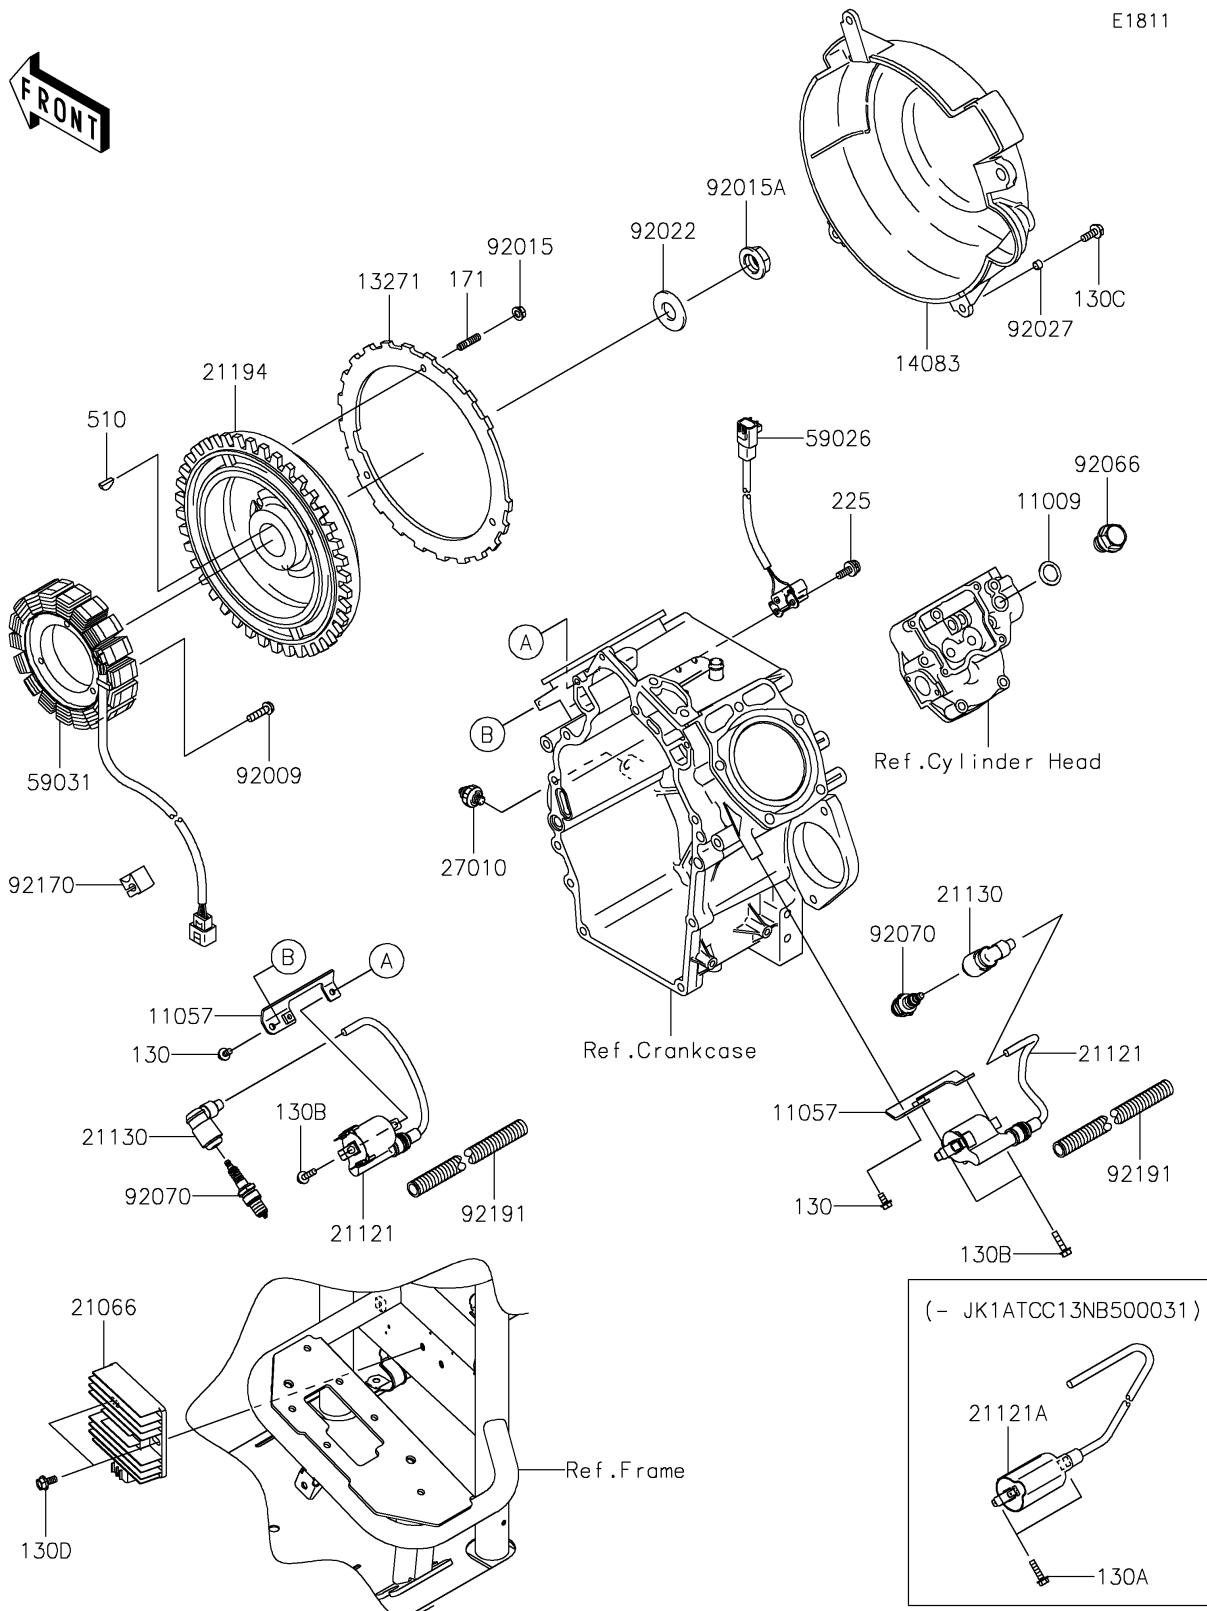

## PARTS DIAGRAM

### Generator/Ignition Coil

## PARTS LIST

### Generator/Ignition Coil

ITEM NAME	PART NUMBER	QUANTITY
GASKET,16X24X1 (Ref # 11009)	11009-2566	1
BRACKET,IGNITION COIL (Ref # 11057)	11057-7728	2
PLATE (Ref # 13271)	13271-2269	1
COVER-FLYWHEEL (Ref # 14083)	14083-2052	1
REGULATOR-VOLTAGE (Ref # 21066)	21066-0717	1
COIL-IGNITION (Ref # 21121)	21121-0749	2
COIL-IGNITION (Ref # 21121A)	21121-2092	2
CAP-SPARK PLUG (Ref # 21130)	21130-2060	2
FLYWHEEL-COMP (Ref # 21194)	21194-2352	1
SWITCH,OIL PRESSURE (Ref # 27010)	27010-1313	1
COIL-PULSING (Ref # 59026)	59026-0559	1
COIL-CHARGING (Ref # 59031)	59031-2136	1
SCREW,6X25 (Ref # 92009)	92009-2273	3
NUT,FLANGED,6MM (Ref # 92015)	92015-1367	3
NUT (Ref # 92015A)	92015-2167	1
WASHER (Ref # 92022)	92022-2229	1
COLLAR,6.2X7.8X5 (Ref # 92027)	92027-2096	3
PLUG,DRAIN (Ref # 92066)	92066-2099	1
PLUG-SPARK,BPR2ES(NGK),SOLID (Ref # 92070)	92070-2110	2
CLAMP (Ref # 92170)	92170-2056	1
TUBE (Ref # 92191)	92191-2124	2
BOLT-FLANGED,5X10 (Ref # 130)	130BA0510	2
BOLT-FLANGED,5X18 (Ref # 130A)	130BA0518	4
BOLT-FLANGED,5X20 (Ref # 130B)	130BA0520	4
BOLT-FLANGED,6X16 (Ref # 130C)	130BA0616	3
BOLT-FLANGED,6X14 (Ref # 130D)	130BB0614	2
BOLT-STUD,6X18 (Ref # 171)	171BA0618	3
SCREW-PAN-WSP-CROS,4X14 (Ref # 225)	225AA0414	2
KEY-WOODRUFF (Ref # 510)	510A5100	1