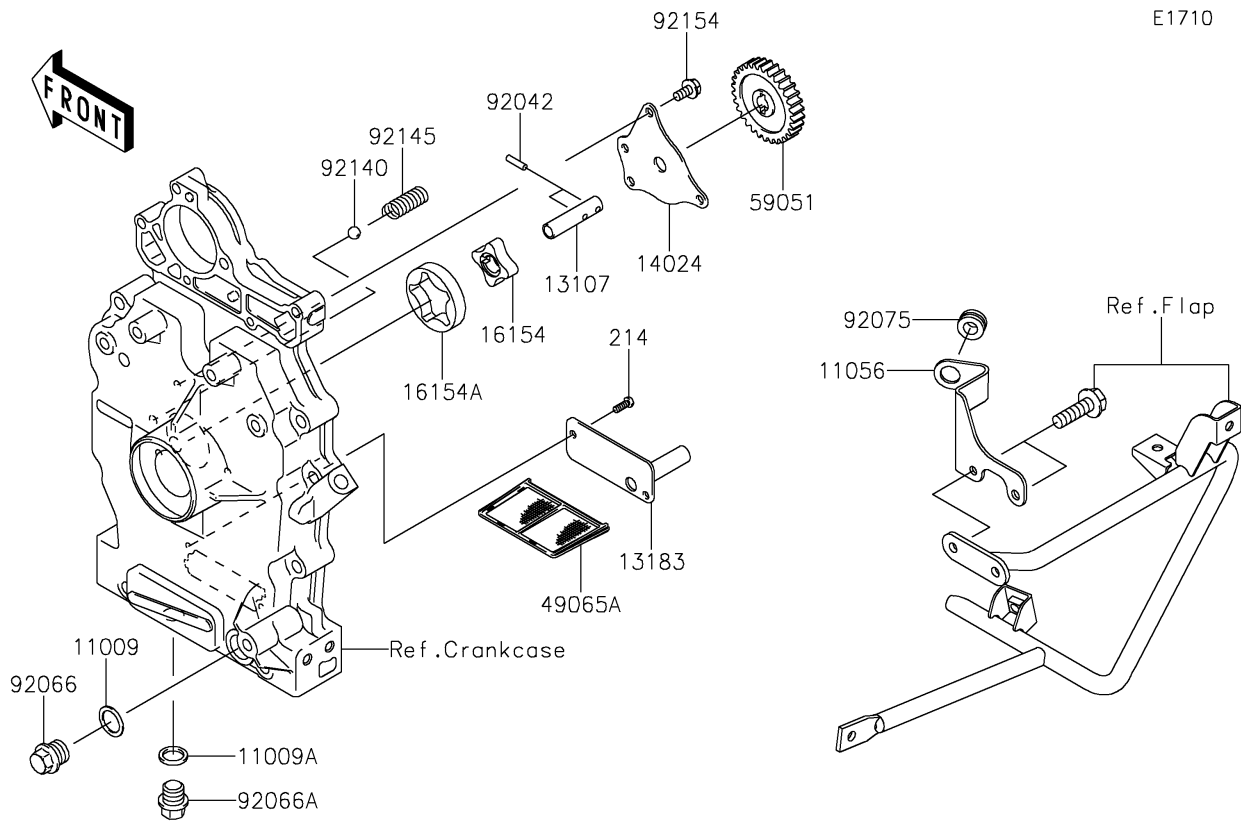

2022 MULE™ 4010 TRANS4x4® CAMO

PARTS DIAGRAM

Oil Pump/Oil Filter

2022 MULE™ 4010 TRANS4x4® CAMO

Kawasaki
Let the Good Times Roll®

PARTS LIST

Oil Pump/Oil Filter

ITEM NAME

PART NUMBER

QUANTITY
