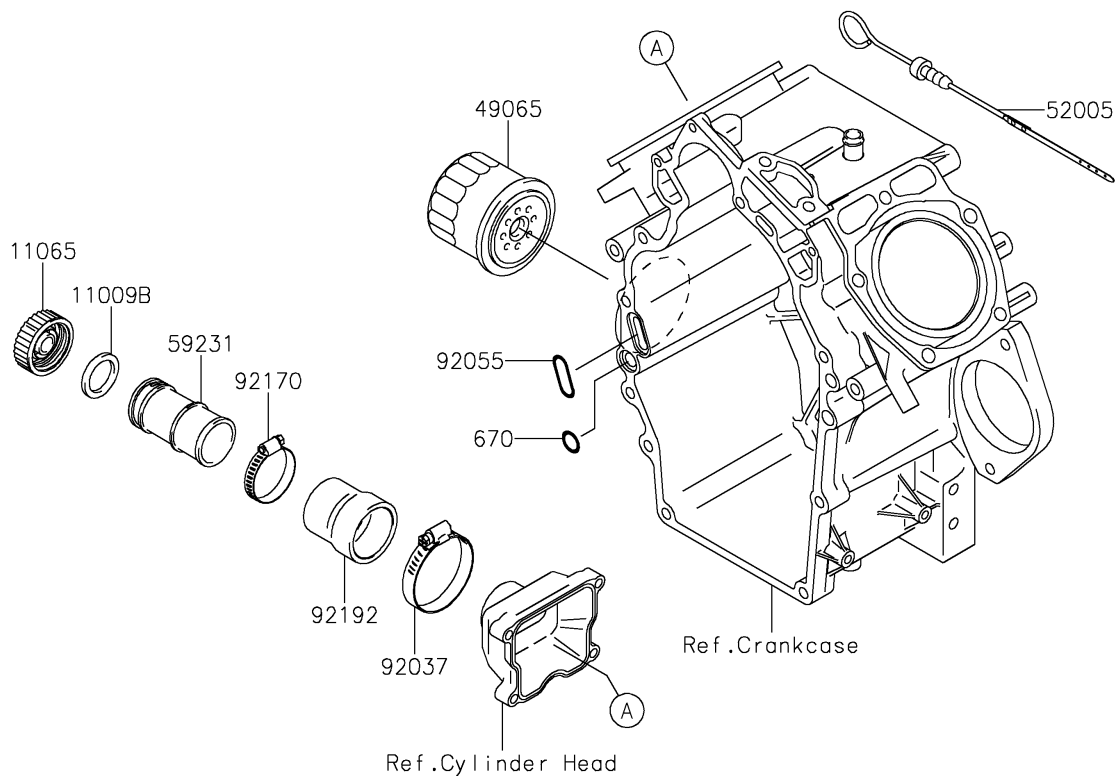

2022 MULE™ 4010 TRANS4x4® CAMO

PARTS DIAGRAM

Oil Pump/Oil Filter

2022 MULE™ 4010 TRANS4x4® CAMO

Kawasaki
Let the Good Times Roll®

PARTS LIST

Oil Pump/Oil Filter

ITEM NAME

PART NUMBER

QUANTITY
