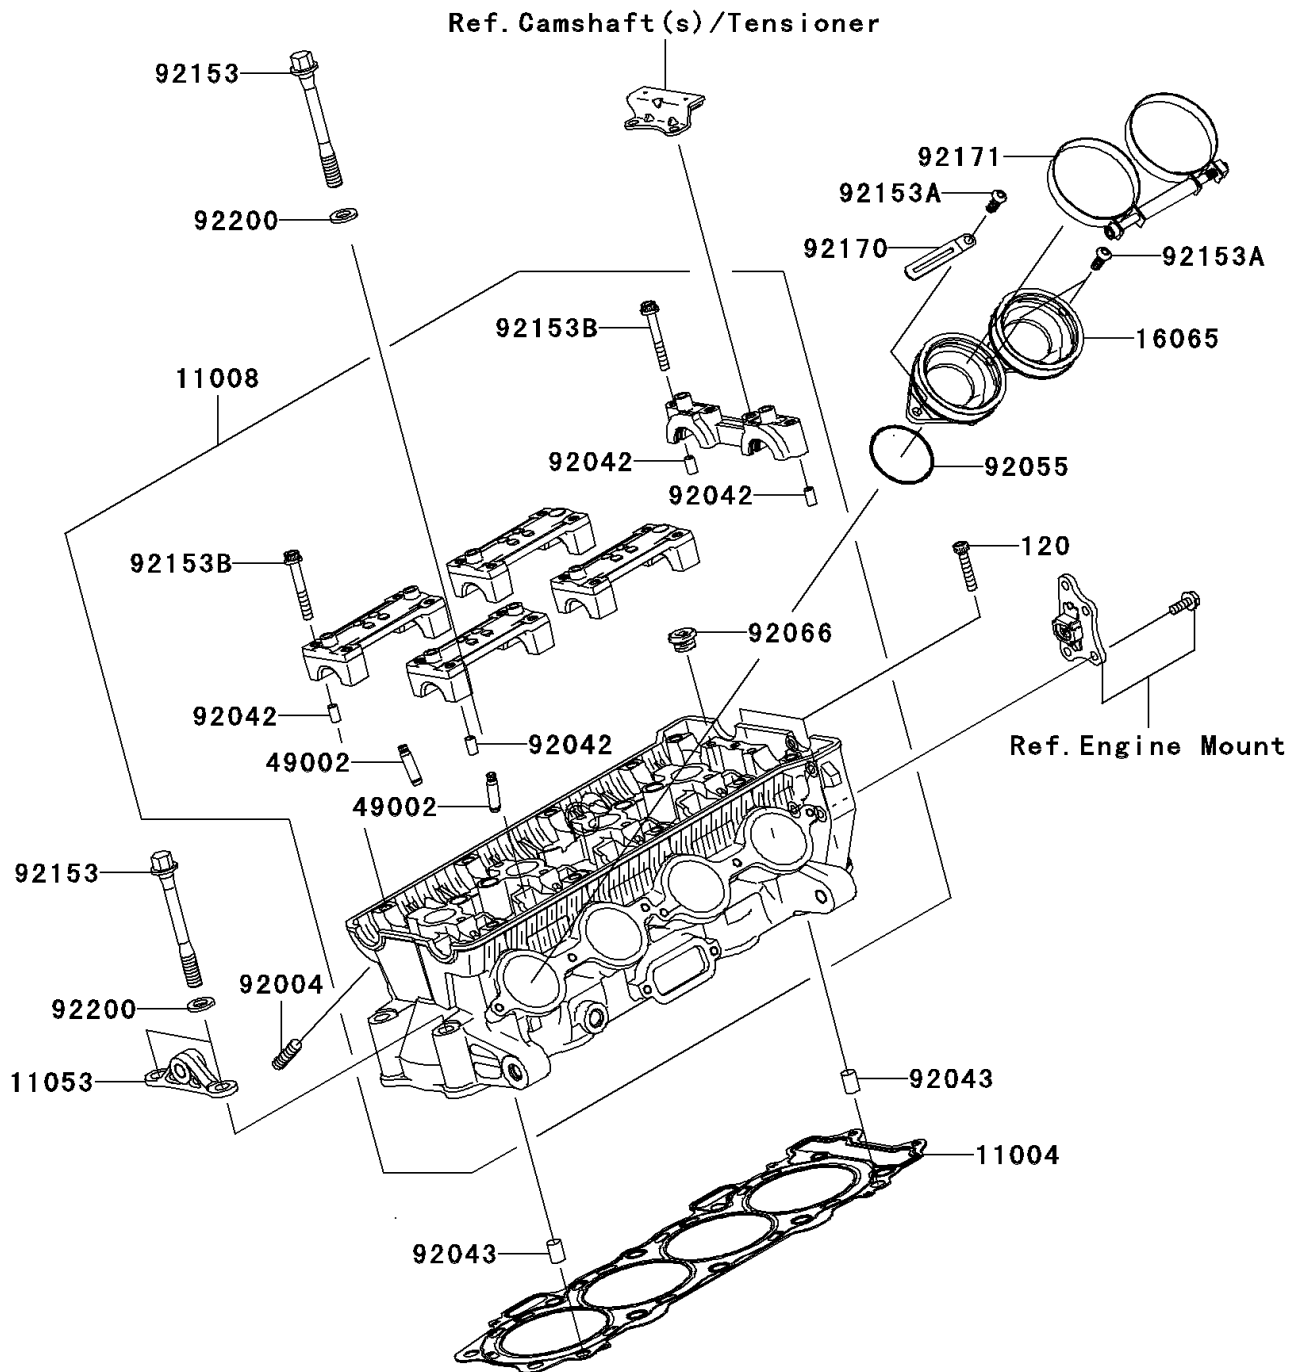

2004 Ninja[®] ZX[™]-10R

PARTS DIAGRAM

Cylinder Head

E1111

2004 Ninja® ZX™-10R

PARTS LIST

Cylinder Head

ITEM NAME

PART NUMBER

QUANTITY
