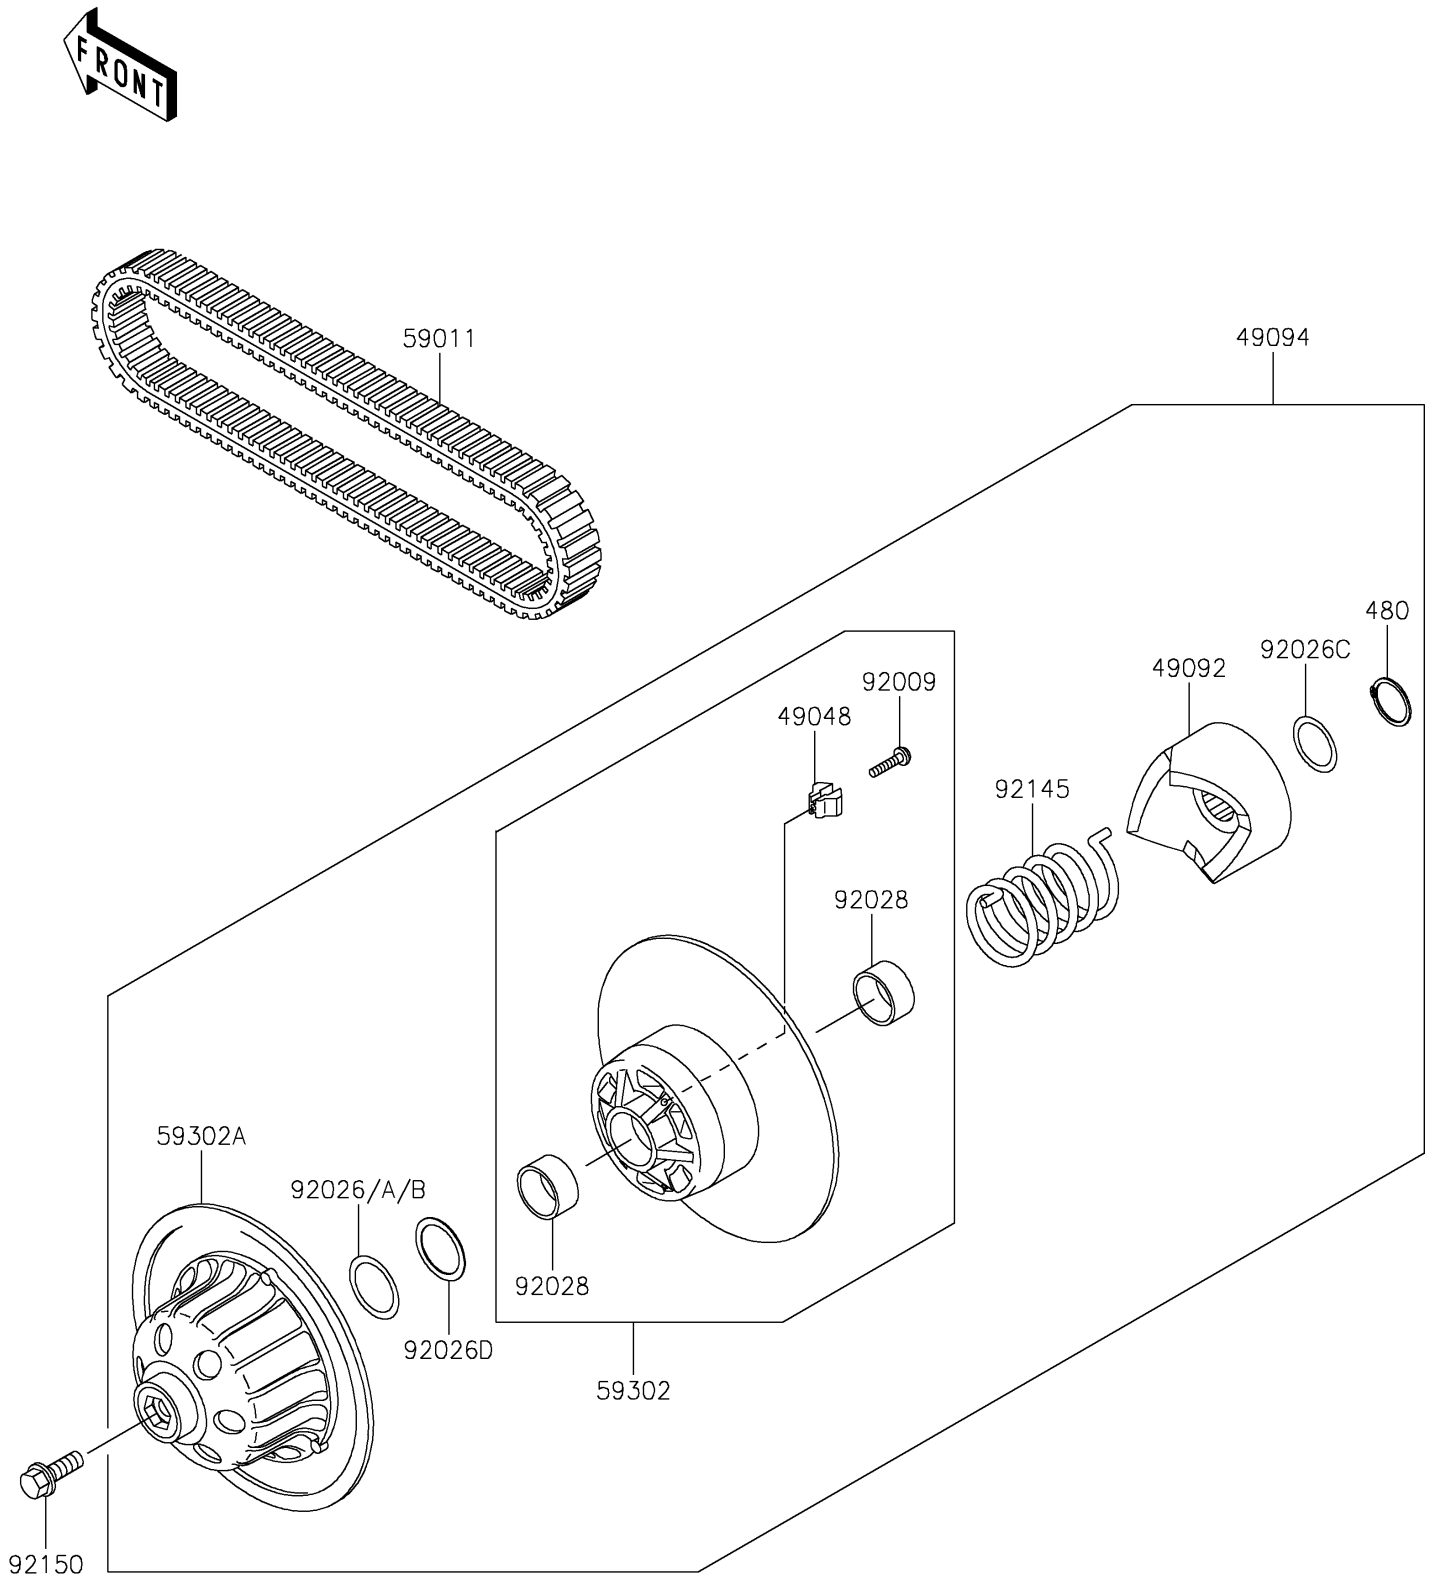

2022 MULE™ 4010 TRANS4x4® CAMO

PARTS DIAGRAM

Driven Converter/Drive Belt

E1392

2022 MULE™ 4010 TRANS4x4® CAMO

PARTS LIST

Driven Converter/Drive Belt

ITEM NAME

PART NUMBER

QUANTITY
