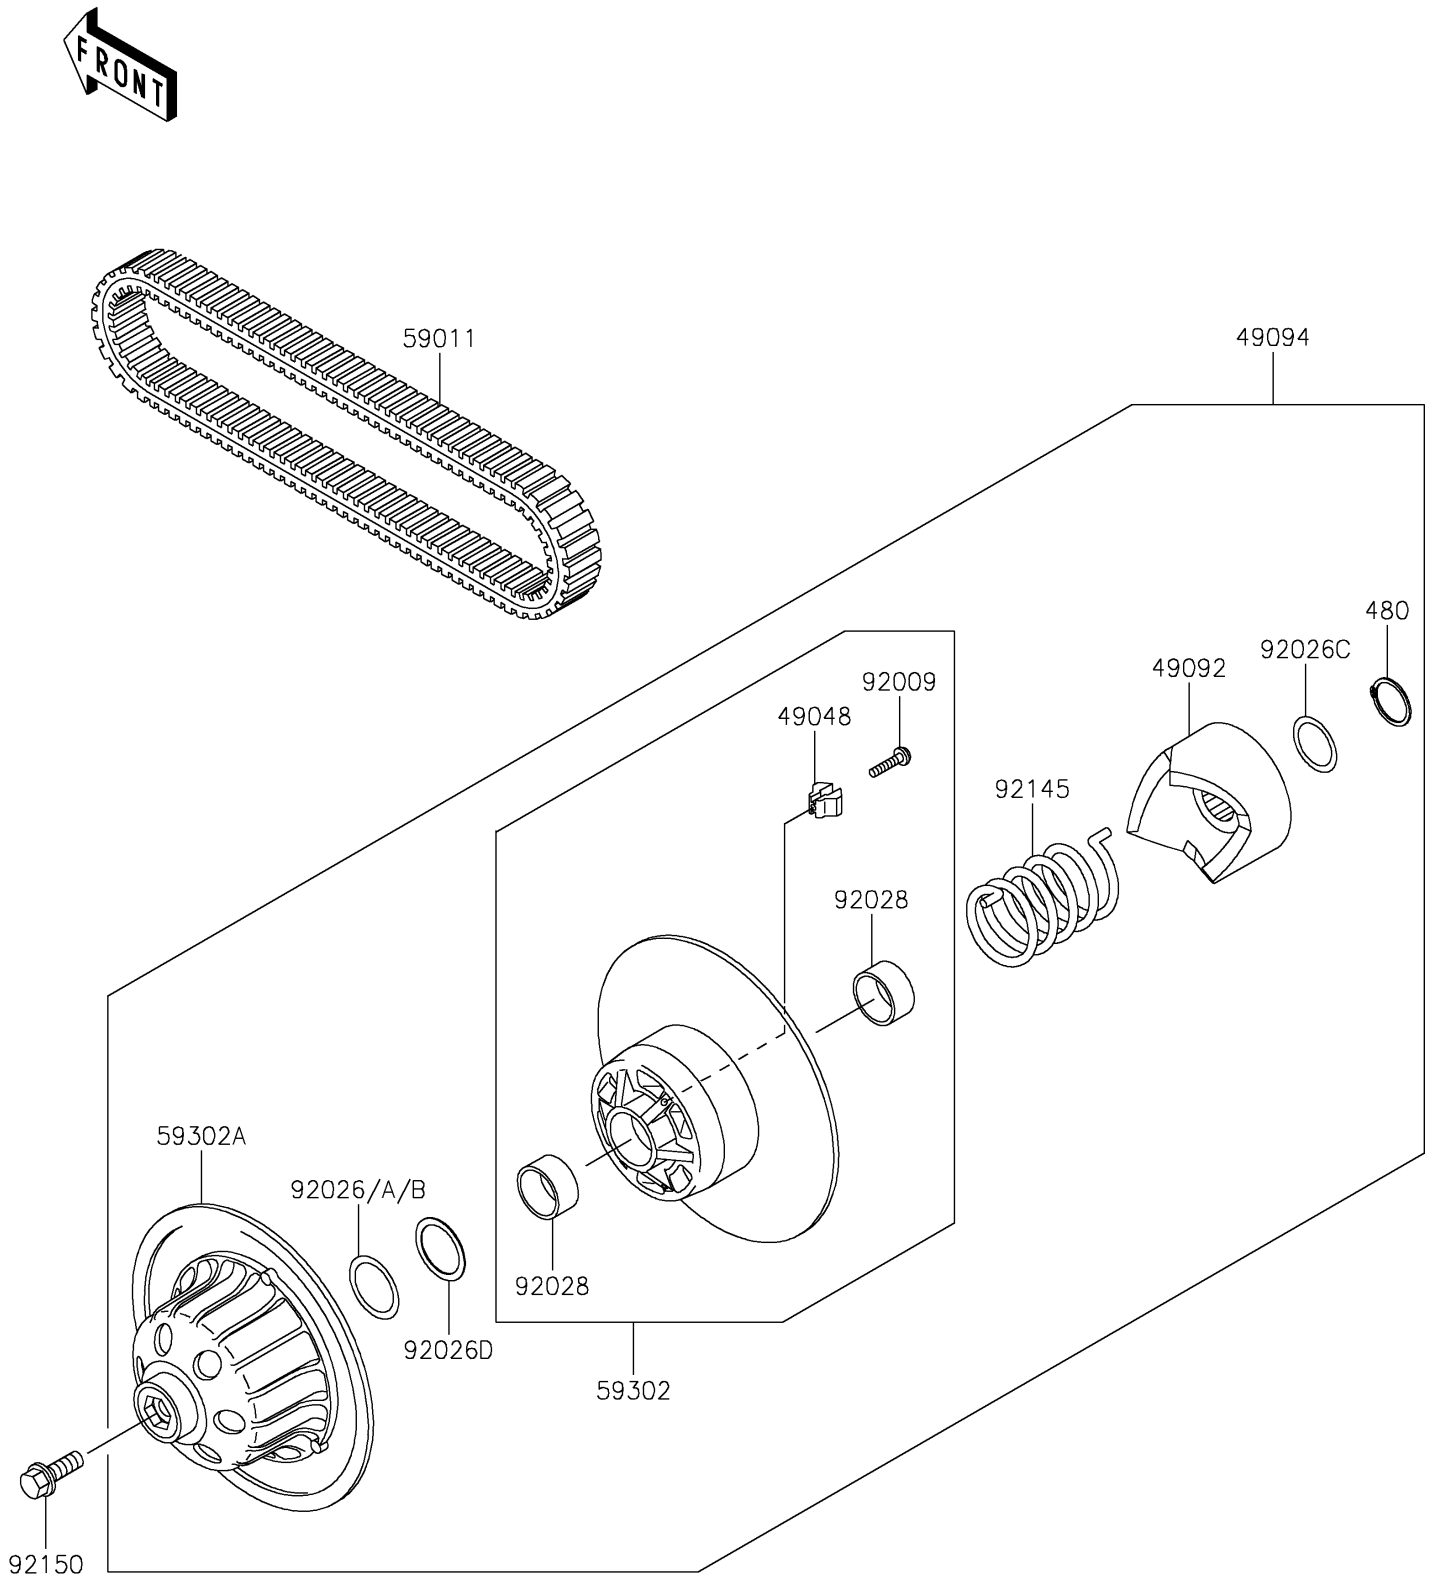

# 2022 MULE™ 4010 TRANS4x4® CAMO

## PARTS DIAGRAM

### Driven Converter/Drive Belt

E1392

## PARTS LIST

Driven Converter/Drive Belt

**ITEM NAME**

**PART NUMBER**

**QUANTITY**

---