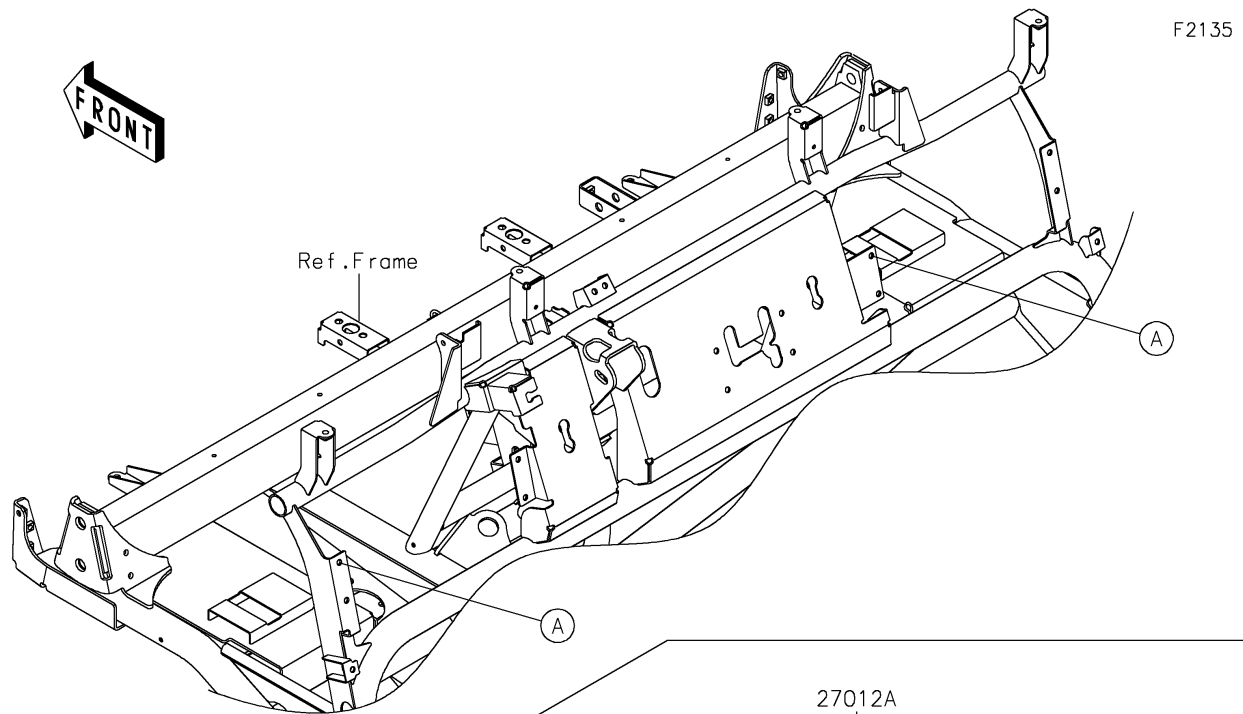

2022 MULE™ 4010 TRANS4x4®

PARTS DIAGRAM

Front Box

2022 MULE™ 4010 TRANS4x4®

PARTS LIST

Front Box

ITEM NAME	PART NUMBER	QUANTITY
COVER,STORAGE GRIP,F.BLACK (Ref # 14091)	14091-1659-6Z	2
COVER,CONTROL PANEL,F.BLACK (Ref # 14091A)	14091-1660-6Z	2
HOOK (Ref # 27012)	27012-1607	2
HOOK (Ref # 27012A)	27012-1612	2
CASE-STORAGE,F.BLACK (Ref # 39012)	39012-1061-6Z	2
TRIM-SEAL,L=774 (Ref # 39145)	39145-1130	2
SCREW,TAPPING,4X12 (Ref # 92009)	92009-1444	4
SCREW,6X16 (Ref # 92009A)	92009-1621	8
RIVET (Ref # 92039)	92039-1041	4
PIN,6X14.5 (Ref # 92043)	92043-125	4
COLLAR (Ref # 92143)	92143-1087	8
SCREW-PAN-WP-CROS,4X12 (Ref # 224)	224AB0412	4
NUT-HEX,4MM (Ref # 311)	311AA0400	4
PIN-SNAP,1.2X21.2 (Ref # 554)	554DA0600	4