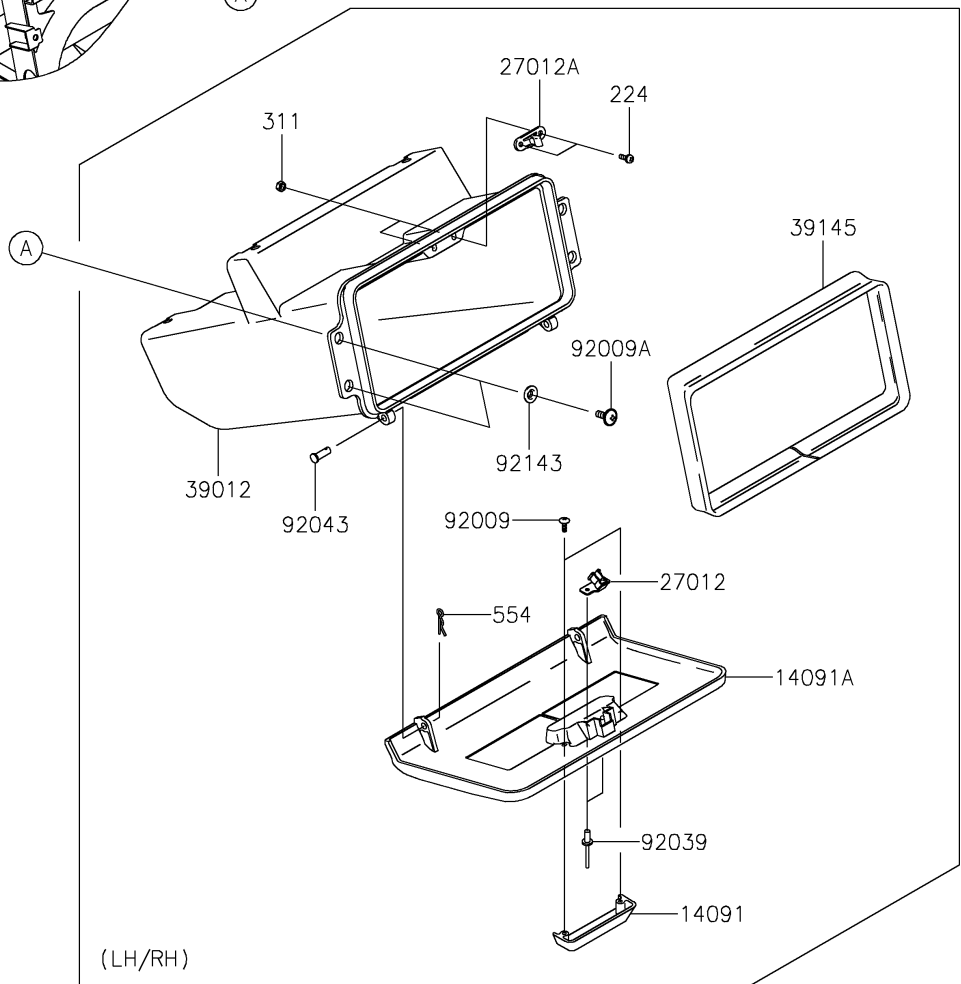

2022 MULE™ 4010 TRANS4x4®

PARTS DIAGRAM

Front Box

2022 MULE™ 4010 TRANS4x4®

PARTS LIST

Front Box

ITEM NAME	PART NUMBER	QUANTITY
COVER,STORAGE GRIP,F.BLACK (Ref # 14091)	14091-1659-6Z	2
COVER,CONTROL PANEL,F.BLACK (Ref # 14091A)	14091-1660-6Z	2
HOOK (Ref # 27012)	27012-1607	2
HOOK (Ref # 27012A)	27012-1612	2
CASE-STORAGE,F.BLACK (Ref # 39012)	39012-1061-6Z	2
TRIM-SEAL,L=774 (Ref # 39145)	39145-1130	2
SCREW,TAPPING,4X12 (Ref # 92009)	92009-1444	4
SCREW,6X16 (Ref # 92009A)	92009-1621	8
RIVET (Ref # 92039)	92039-1041	4
PIN,6X14.5 (Ref # 92043)	92043-125	4
COLLAR (Ref # 92143)	92143-1087	8
SCREW-PAN-WP-CROS,4X12 (Ref # 224)	224AB0412	4
NUT-HEX,4MM (Ref # 311)	311AA0400	4
PIN-SNAP,1.2X21.2 (Ref # 554)	554DA0600	4