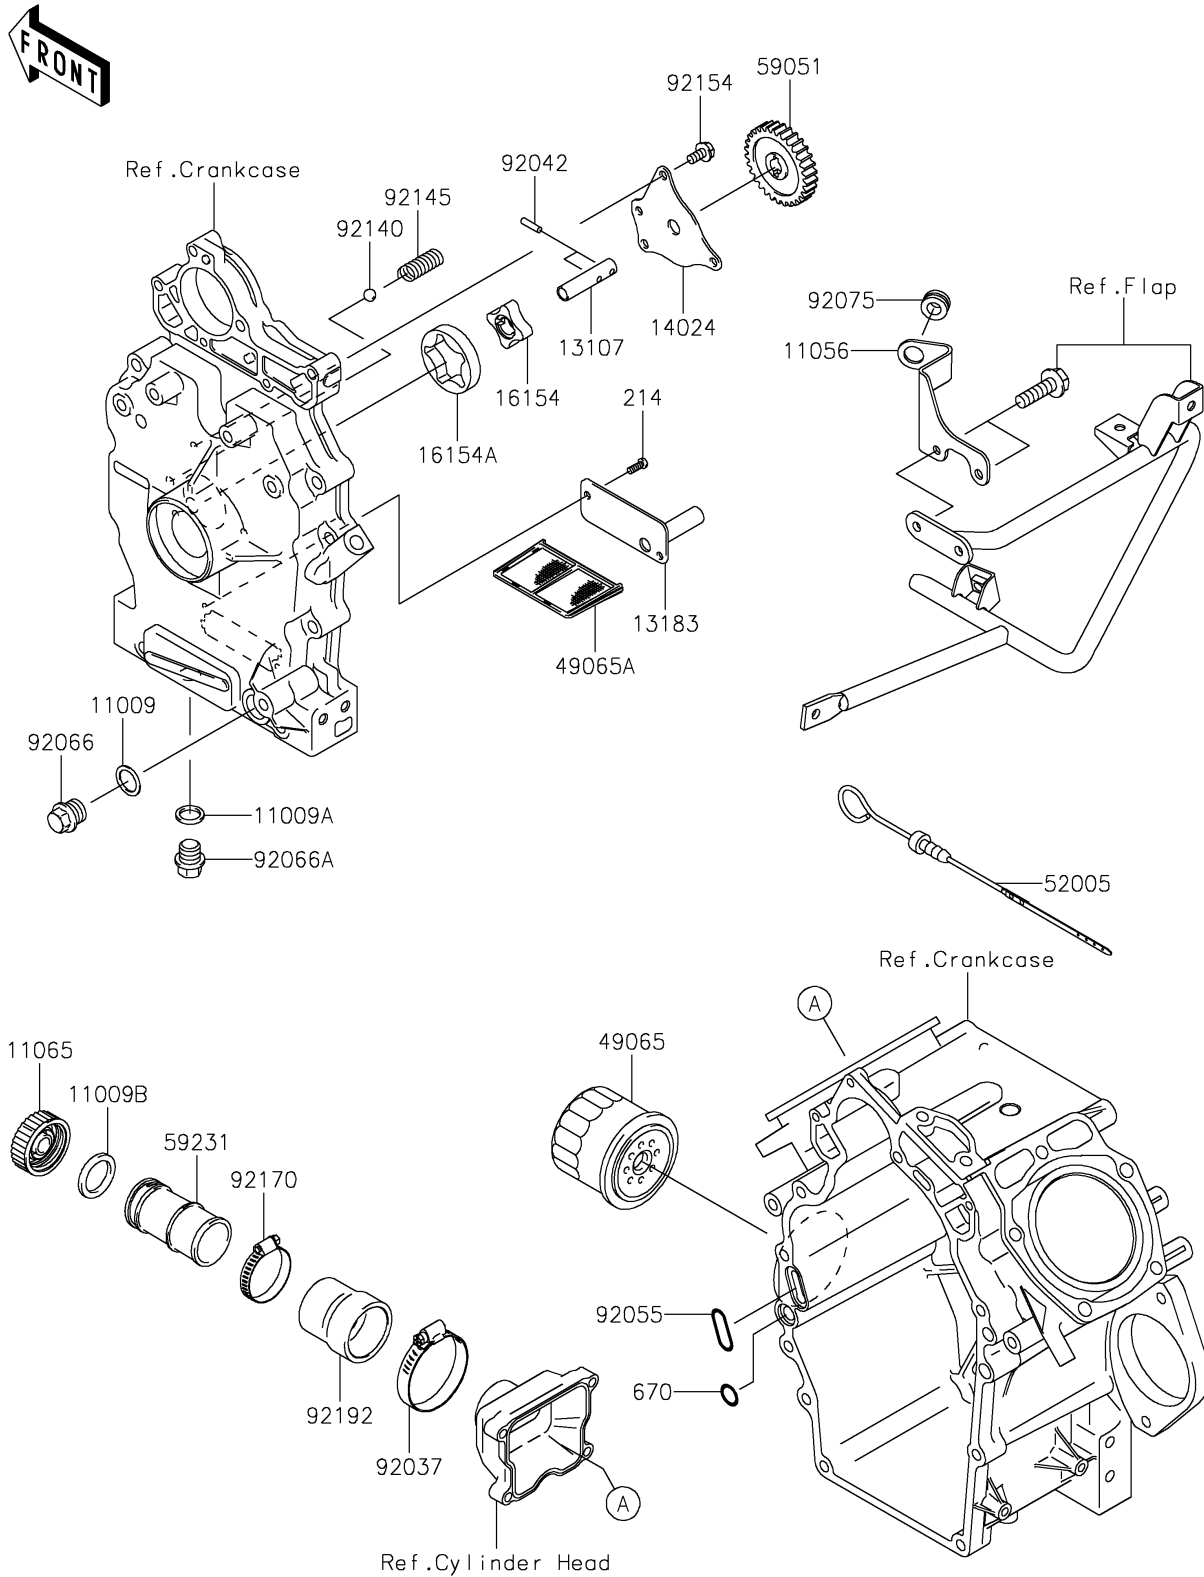

2023 MULE™ 4010 TRANS4x4®

PARTS DIAGRAM

Oil Pump/Oil Filter

E1710

2023 MULE™ 4010 TRANS4x4®

PARTS LIST

Oil Pump/Oil Filter

ITEM NAME	PART NUMBER	QUANTITY
-----------	-------------	----------
