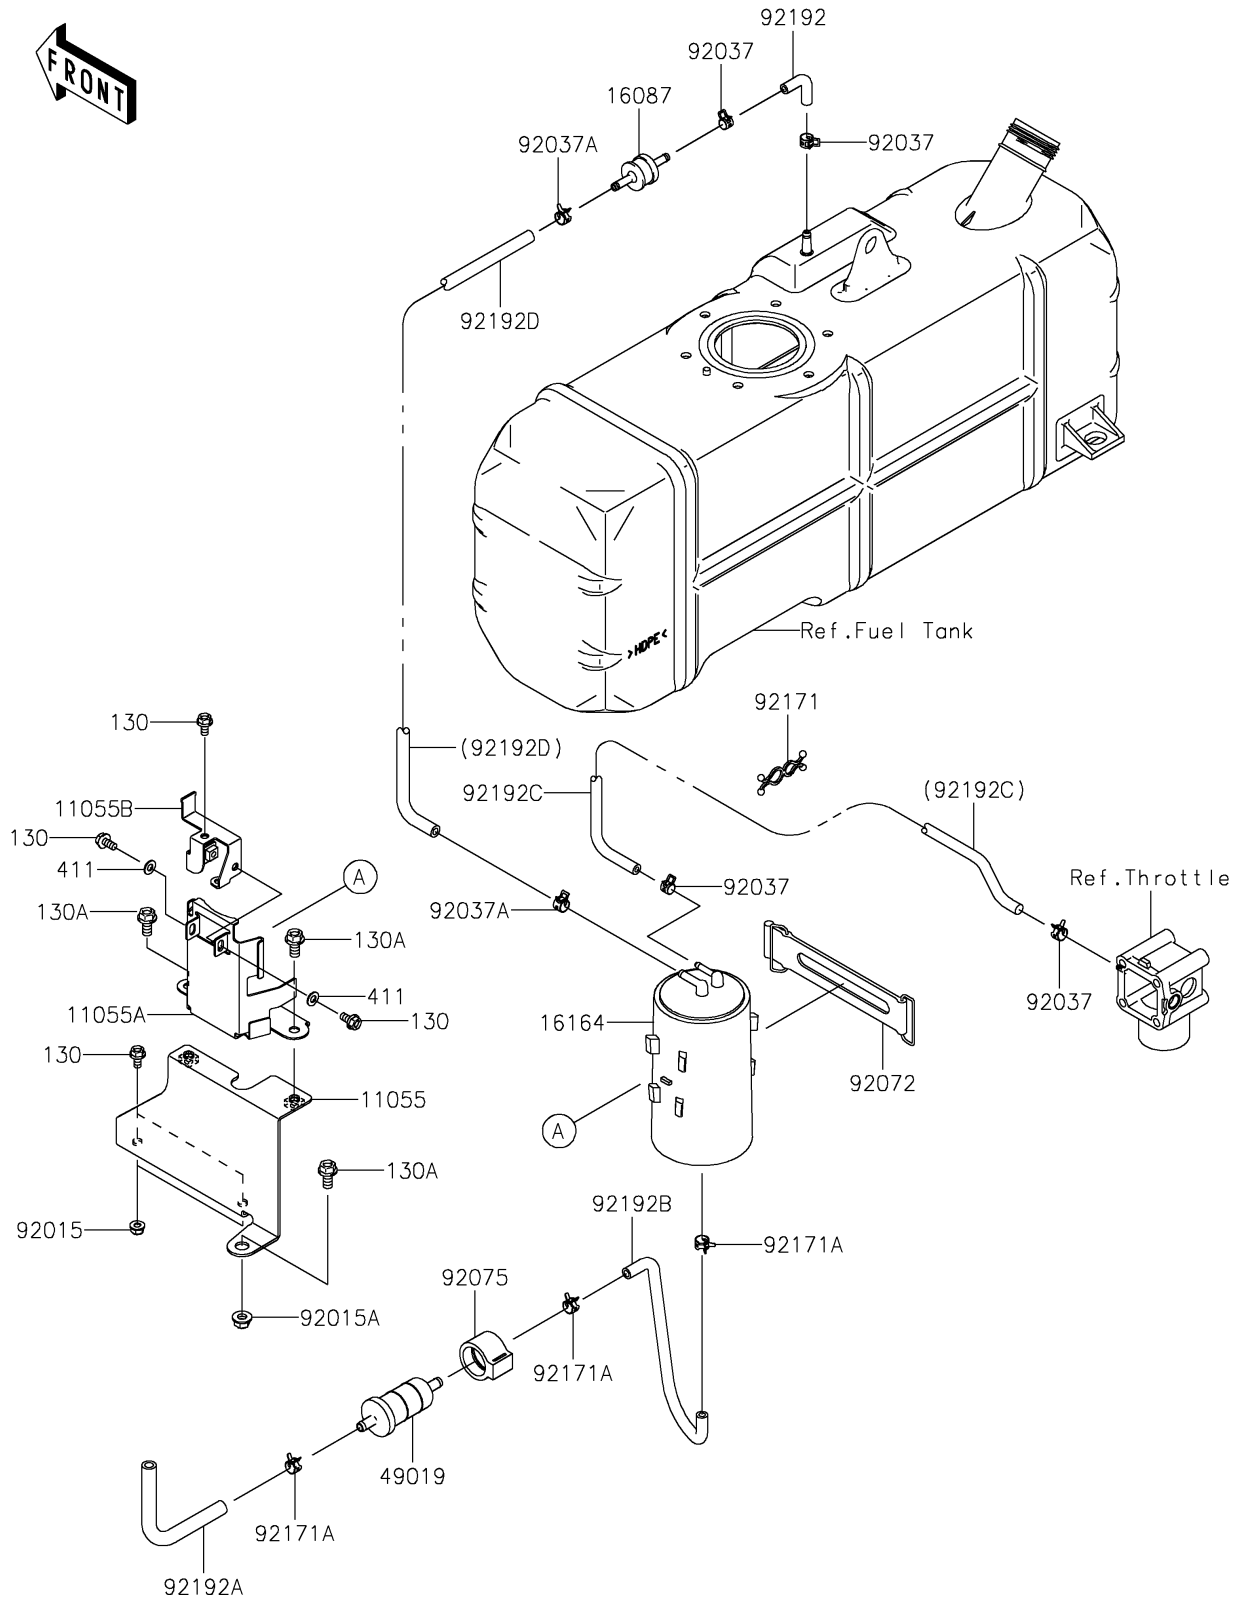

2023 MULE™ 4010 TRANS4x4®

PARTS DIAGRAM

Fuel Evaporative System

E1650

2023 MULE™ 4010 TRANS4x4®

PARTS LIST

Fuel Evaporative System

ITEM NAME

PART NUMBER

QUANTITY
