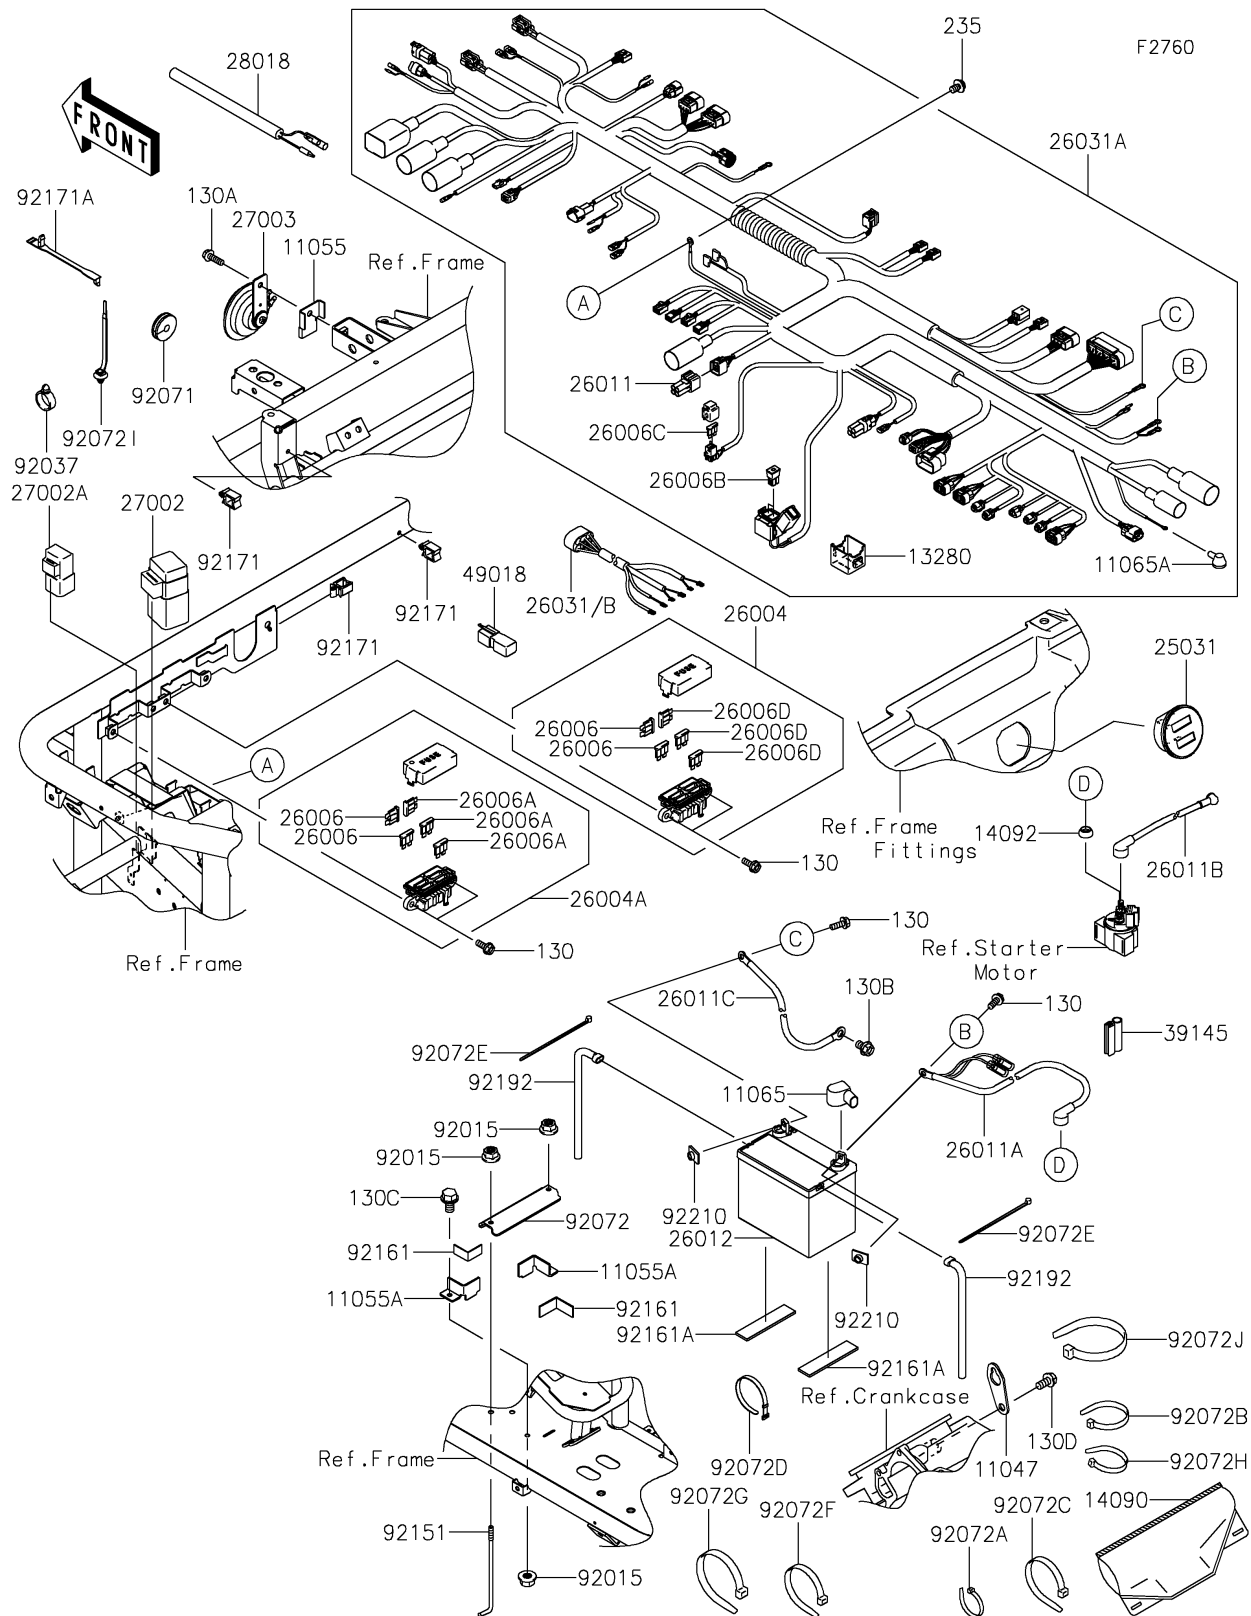

2022 MULE™ 4010 4x4 FE

PARTS DIAGRAM

Chassis Electrical Equipment

2022 MULE™ 4010 4x4 FE

PARTS LIST

Chassis Electrical Equipment

ITEM NAME

PART NUMBER

QUANTITY
