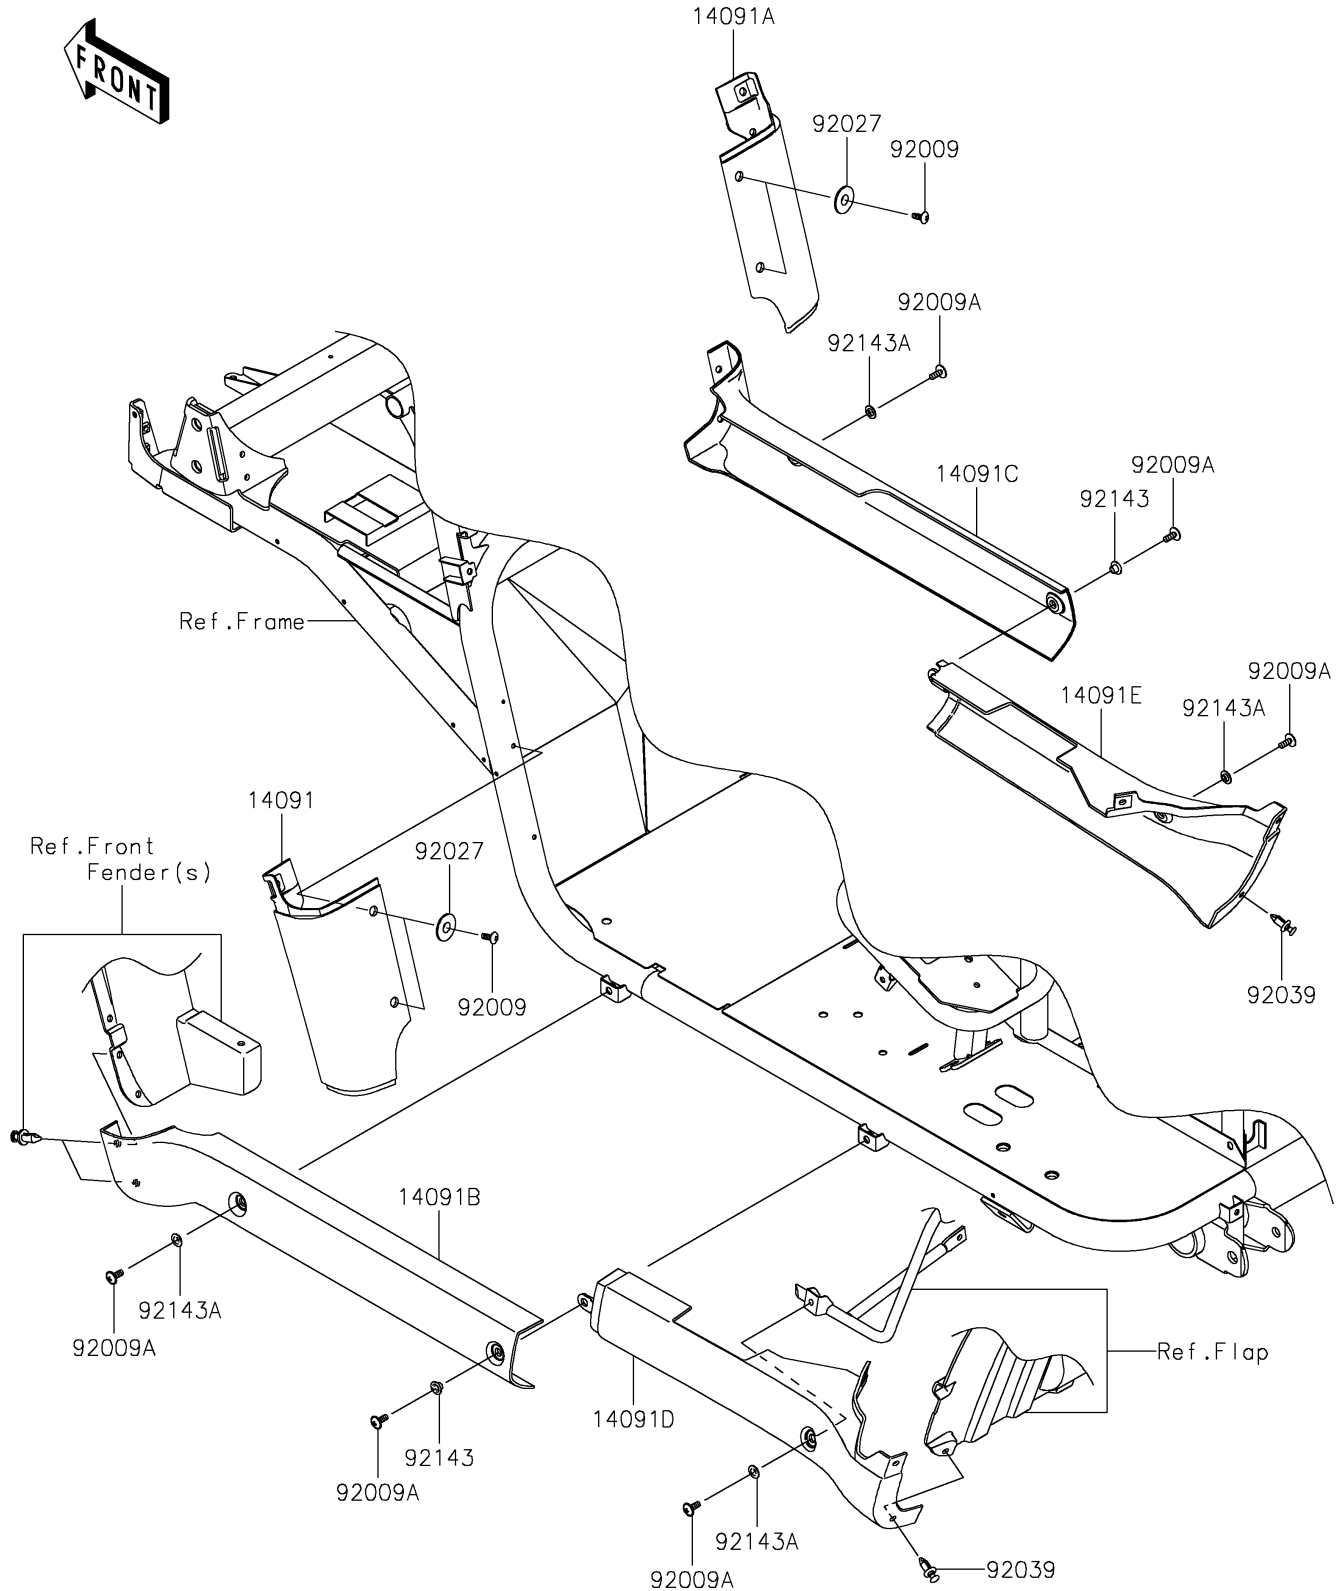

2022 MULE™ 4010 4x4 FE

PARTS DIAGRAM

Side Covers/Chain Cover

F2610

2022 MULE™ 4010 4x4 FE

PARTS LIST

Side Covers/Chain Cover

ITEM NAME

PART NUMBER

QUANTITY
