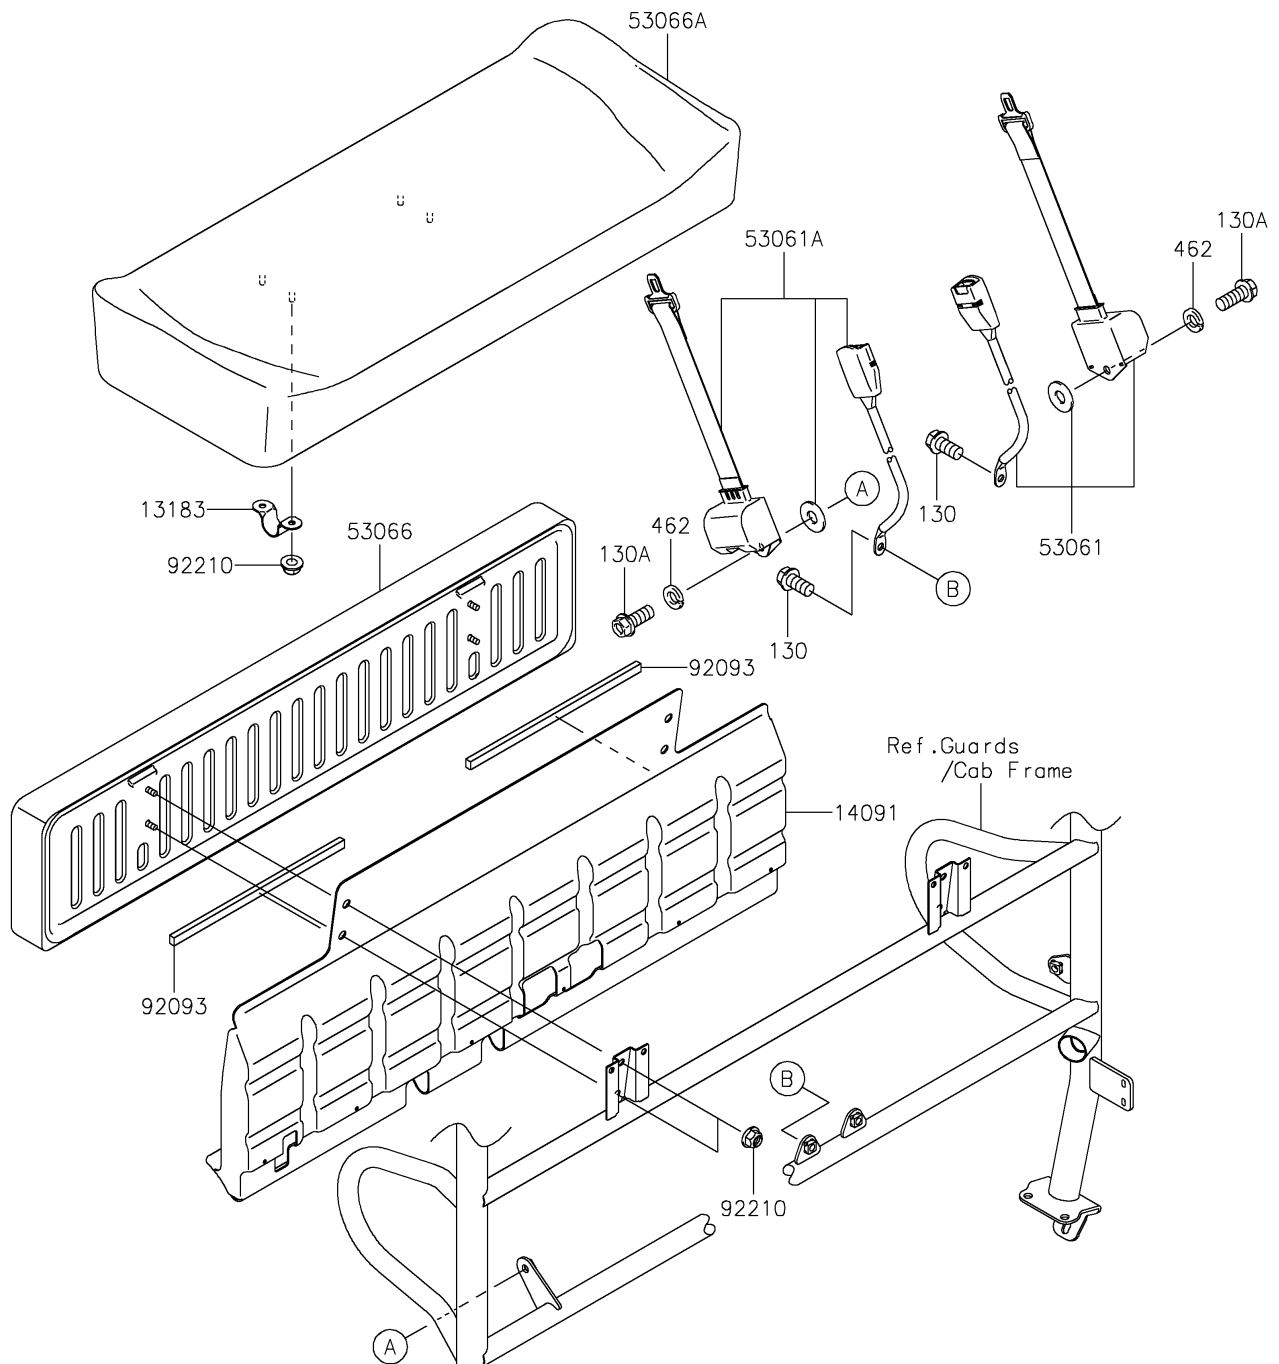

2022 MULE™ 4010 4x4 FE

PARTS DIAGRAM

Seat

F2510

2022 MULE™ 4010 4x4 FE

PARTS LIST

Seat

ITEM NAME	PART NUMBER	QUANTITY
PLATE,SEAT (Ref # 13183)	13183-1400	2
COVER,SEAT BACK (Ref # 14091)	14091-0529	1
BELT-SEAT,FR,RH (Ref # 53061)	53061-0355	1
BELT-SEAT,FR,LH (Ref # 53061A)	53061-0356	1
SEAT-ASSY,BACK,BLACK (Ref # 53066)	53066-0241-MA	1
SEAT-ASSY,FR,LWR,BLACK (Ref # 53066A)	53066-0274-MA	1
SEAL,L=408 (Ref # 92093)	92093-0024	2
NUT,FLANGED,LOCK,8MM (Ref # 92210)	92210-0005	8
BOLT-FLANGED,12X20 (Ref # 130)	130BA1220	2
BOLT-FLANGED,12X25 (Ref # 130A)	130BB1225	2
WASHER-SPRING,12MM (Ref # 462)	462DB1200	2