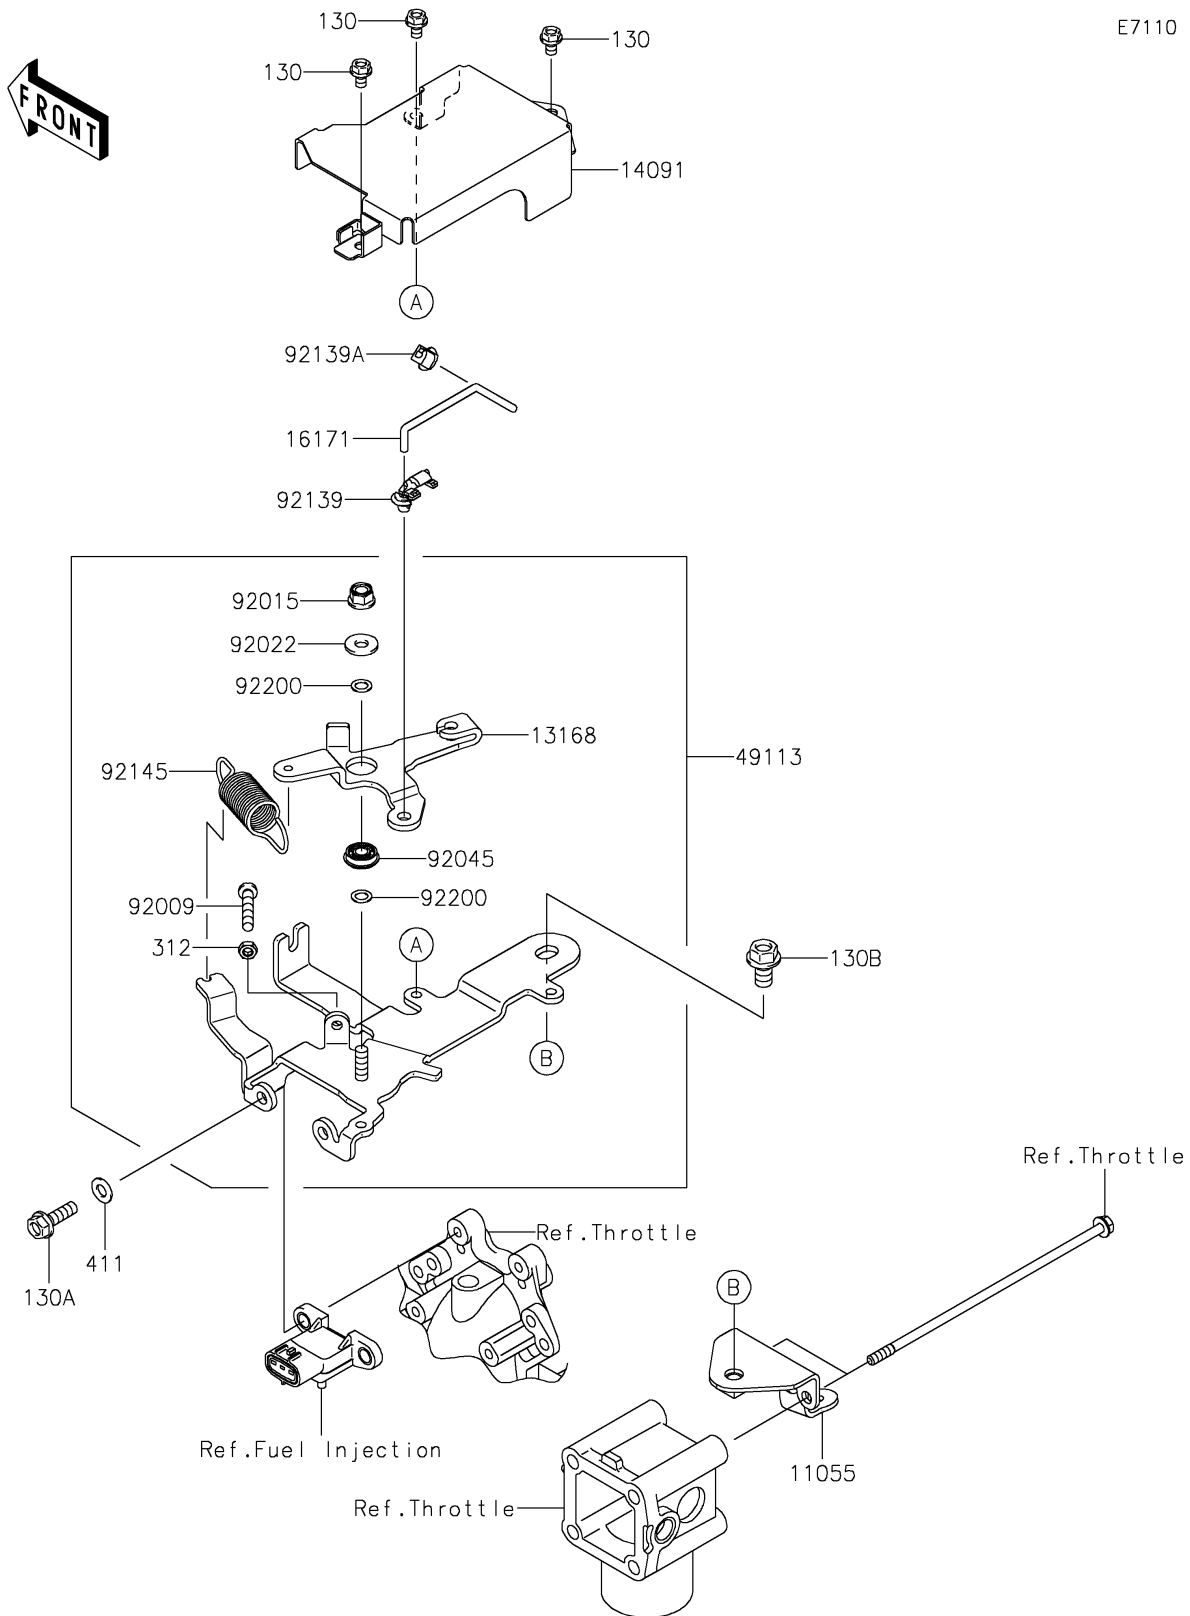

2022 MULE™ 4010 4x4 FE

PARTS DIAGRAM

Control

E7110

2022 MULE™ 4010 4x4 FE

PARTS LIST

Control

ITEM NAME	PART NUMBER	QUANTITY
BRACKET (Ref # 11055)	11055-2020	1
LEVER (Ref # 13168)	13168-2509	1
COVER,CONTROL PANEL (Ref # 14091)	14091-1757	1
LINK (Ref # 16171)	16171-2105	1
PANEL-COMP-CONTROL (Ref # 49113)	49113-2211	1
SCREW,5X30 (Ref # 92009)	92009-2381	1
NUT,LOCK,FLANGED,6MM (Ref # 92015)	92015-1339	1
WASHER (Ref # 92022)	92022-2247	1
BEARING-BALL,696ZZ1NR MC3 (Ref # 92045)	92045-2223	1
BUSHING,CONT-PANEL (Ref # 92139)	92139-2060	1
BUSHING,THROTTLE-BODY (Ref # 92139A)	92139-2061	1
SPRING (Ref # 92145)	92145-2186	1
WASHER,6.2X10X0.5 (Ref # 92200)	92200-2083	2
BOLT-FLANGED,5X8 (Ref # 130)	130BA0508	3
BOLT-FLANGED,6X20 (Ref # 130A)	130BA0620	2
BOLT-FLANGED,8X14 (Ref # 130B)	130BA0814	1
NUT-HEX,5MM (Ref # 312)	312AA0500	1
WASHER-PLAIN,6MM (Ref # 411)	411AB0600	2