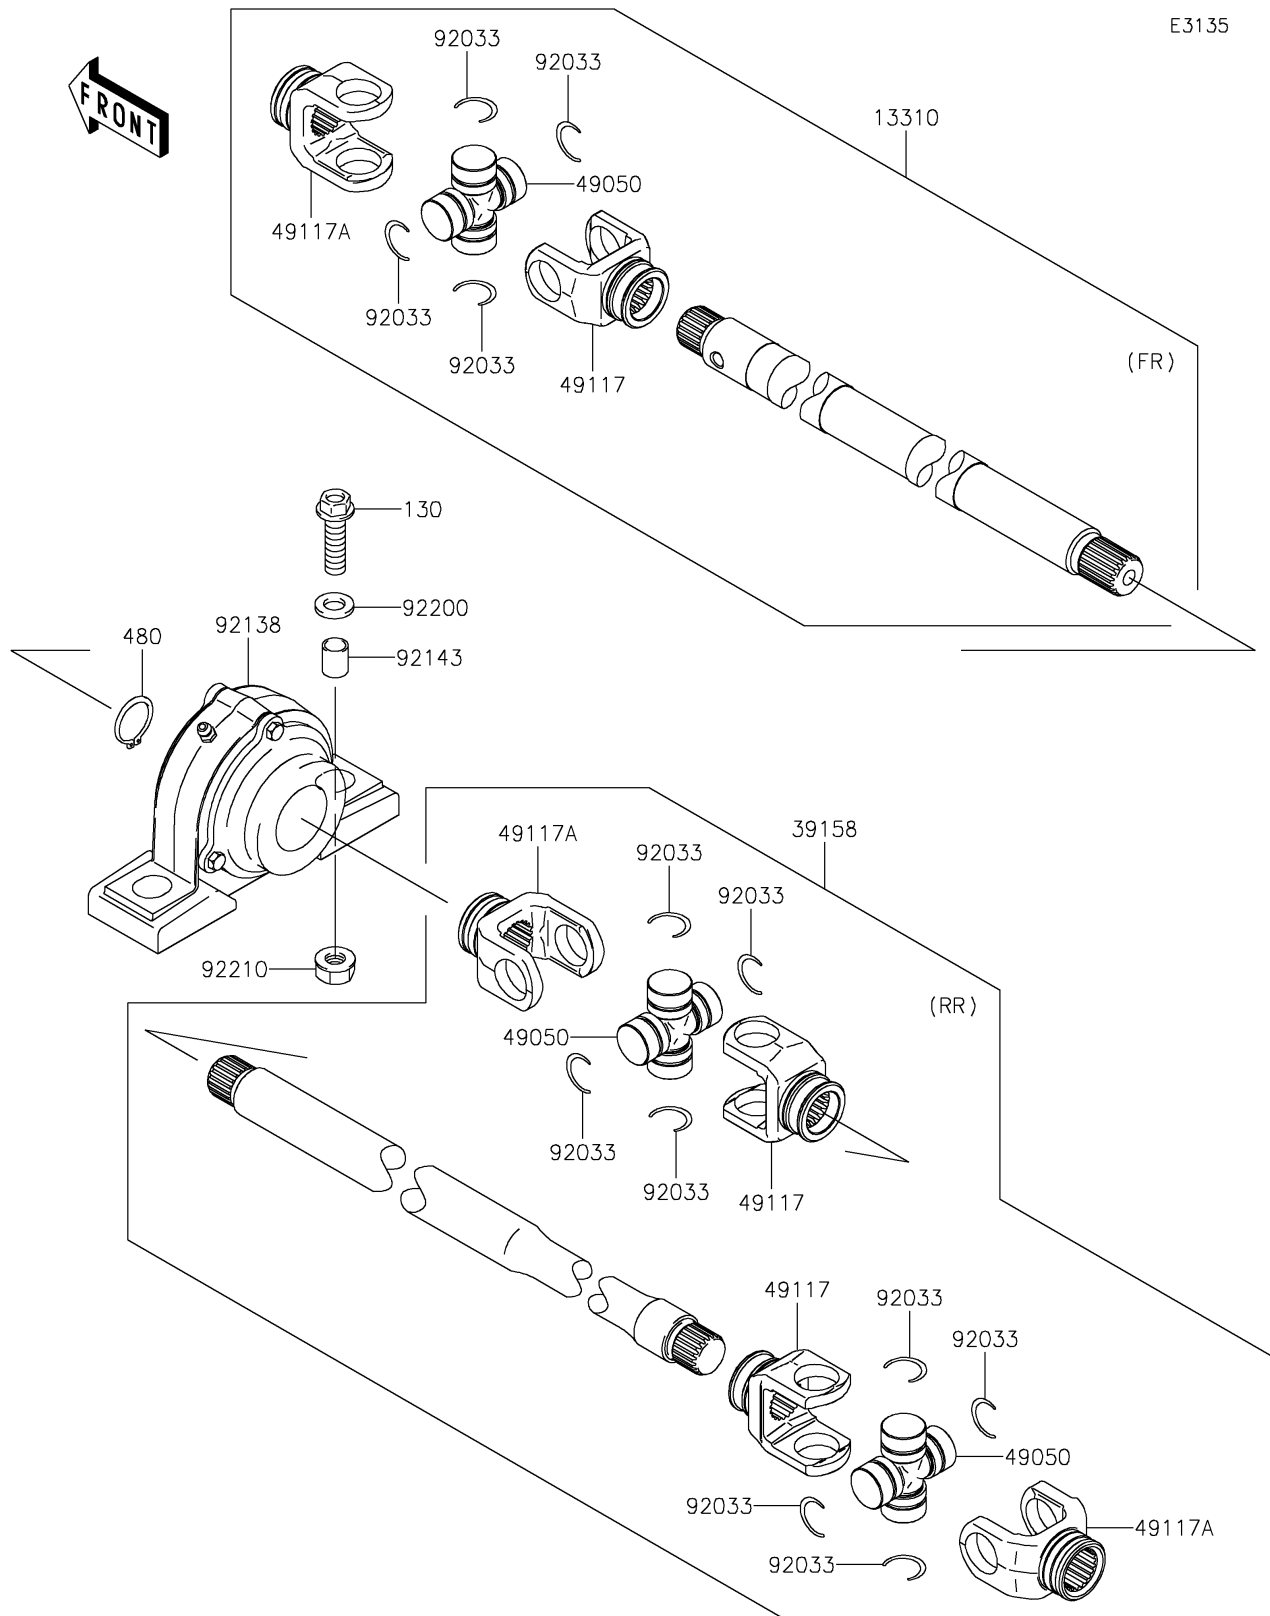

2022 MULE™ 4010 4x4 FE

PARTS DIAGRAM

Drive Shaft-Propeller

E3135

2022 MULE™ 4010 4x4 FE

PARTS LIST

Drive Shaft-Propeller

ITEM NAME	PART NUMBER	QUANTITY
SHAFT-ASSY (Ref # 13310)	13310-0572	1
SHAFT-ASSY-DRIVE (Ref # 39158)	39158-0304	1
SPIDER (Ref # 49050)	49050-1075	3
YOKE,DRIVE (Ref # 49117)	49117-0598	3
YOKE,DRIVE (Ref # 49117A)	49117-0599	3
RING-SNAP (Ref # 92033)	92033-1030	12
BEARING-COMP (Ref # 92138)	92138-1052	1
COLLAR,10.3X12.7X15 (Ref # 92143)	92143-1634	2
WASHER,10.5X19X2.3 (Ref # 92200)	92200-1042	2
NUT,LOCK,10MM (Ref # 92210)	92210-1204	2
BOLT-FLANGED,10X35 (Ref # 130)	130BA1035	2
CIRCLIP-TYPE-C,25MM (Ref # 480)	480J2500	1