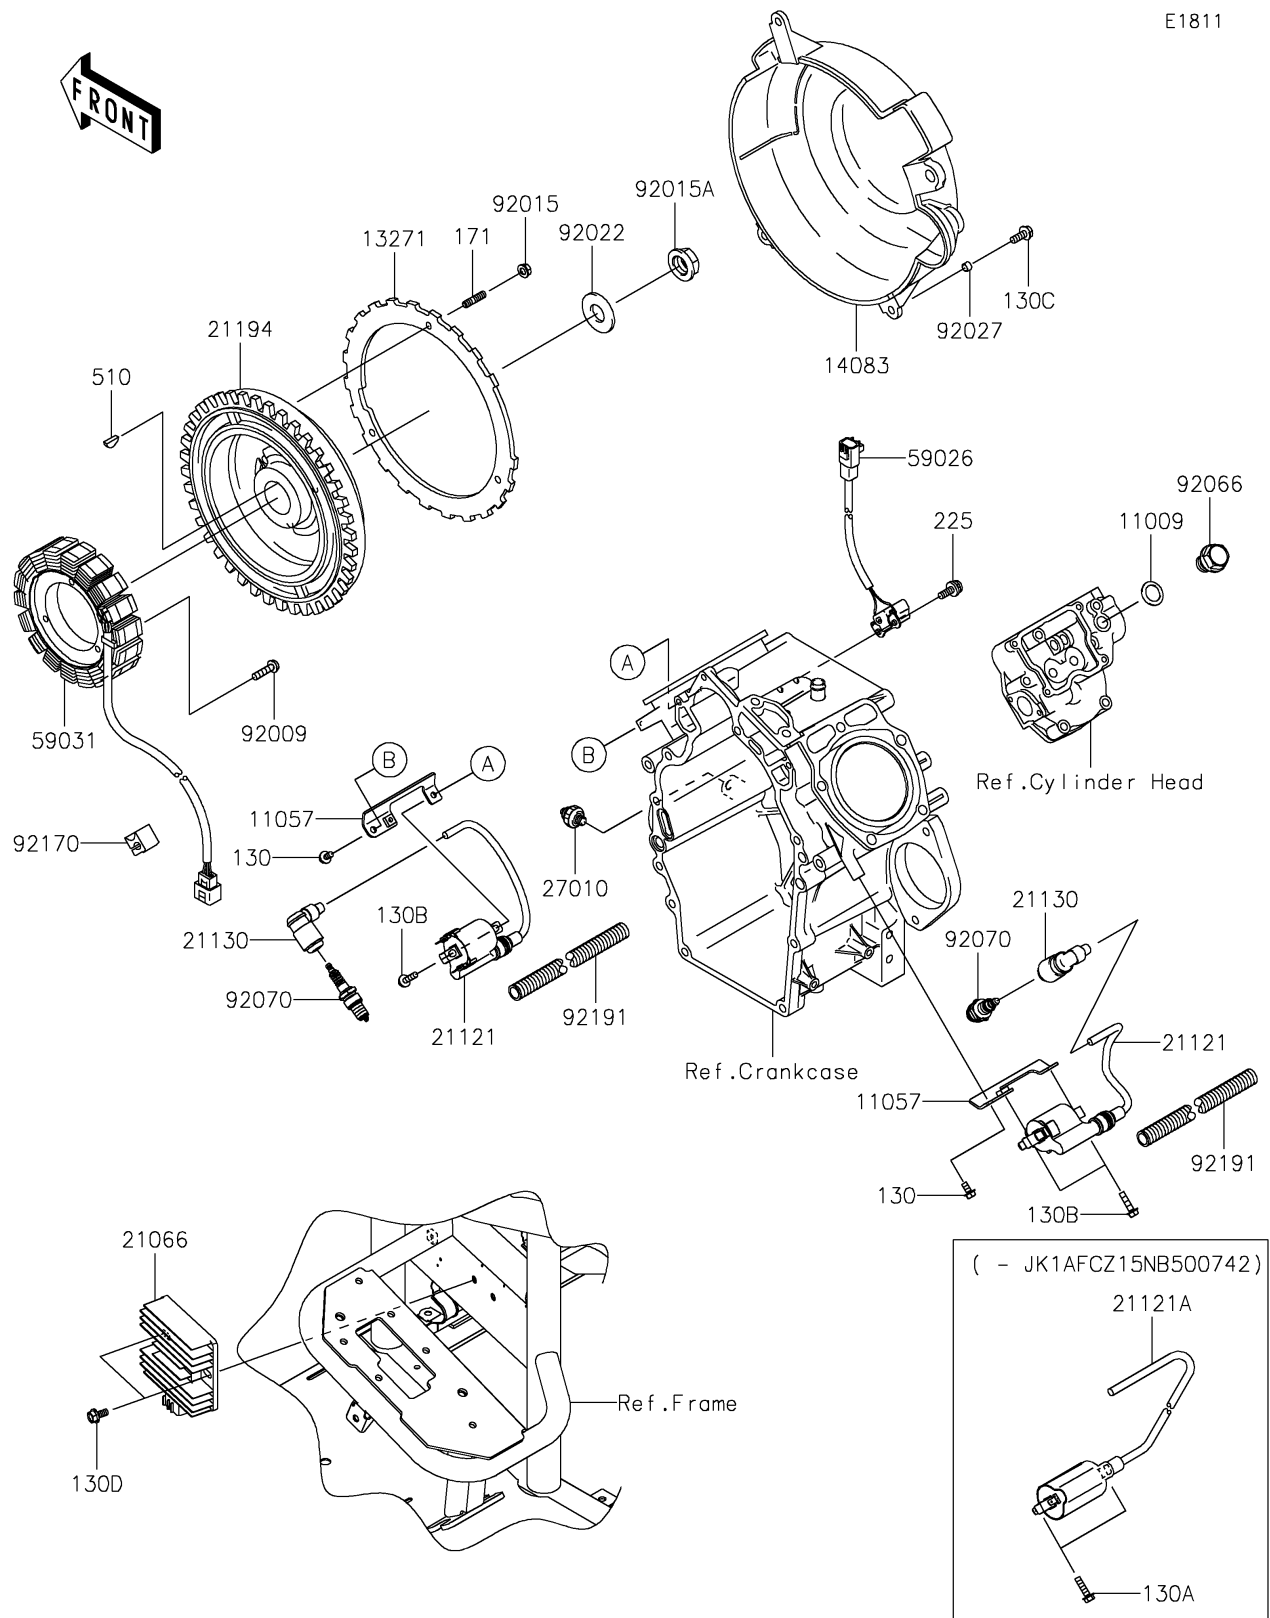

2022 MULE™ 4010 4x4 FE

PARTS DIAGRAM

Generator/Ignition Coil

2022 MULE™ 4010 4x4 FE

PARTS LIST

Generator/Ignition Coil

ITEM NAME	PART NUMBER	QUANTITY
GASKET,16X24X1 (Ref # 11009)	11009-2566	1
BRACKET,IGNITION COIL (Ref # 11057)	11057-7728	2
PLATE (Ref # 13271)	13271-2269	1
COVER-FLYWHEEL (Ref # 14083)	14083-2052	1
REGULATOR-VOLTAGE (Ref # 21066)	21066-0717	1
COIL-IGNITION (Ref # 21121)	21121-0749	2
COIL-IGNITION (Ref # 21121A)	21121-2092	2
CAP-SPARK PLUG (Ref # 21130)	21130-2060	2
FLYWHEEL-COMP (Ref # 21194)	21194-2352	1
SWITCH,OIL PRESSURE (Ref # 27010)	27010-1313	1
COIL-PULSING (Ref # 59026)	59026-0559	1
COIL-CHARGING (Ref # 59031)	59031-2136	1
SCREW,6X25 (Ref # 92009)	92009-2273	3
NUT,FLANGED,6MM (Ref # 92015)	92015-1367	3
NUT (Ref # 92015A)	92015-2167	1
WASHER (Ref # 92022)	92022-2229	1
COLLAR,6.2X7.8X5 (Ref # 92027)	92027-2096	3
PLUG,DRAIN (Ref # 92066)	92066-2099	1
PLUG-SPARK,BPR2ES(NGK),SOLID (Ref # 92070)	92070-2110	2
CLAMP (Ref # 92170)	92170-2056	1
TUBE (Ref # 92191)	92191-2124	2
BOLT-FLANGED,5X10 (Ref # 130)	130BA0510	2
BOLT-FLANGED,5X18 (Ref # 130A)	130BA0518	4
BOLT-FLANGED,5X20 (Ref # 130B)	130BA0520	4
BOLT-FLANGED,6X16 (Ref # 130C)	130BA0616	3
BOLT-FLANGED,6X14 (Ref # 130D)	130BB0614	2
BOLT-STUD,6X18 (Ref # 171)	171BA0618	3
SCREW-PAN-WSP-CROS,4X14 (Ref # 225)	225AA0414	2
KEY-WOODRUFF (Ref # 510)	510A5100	1