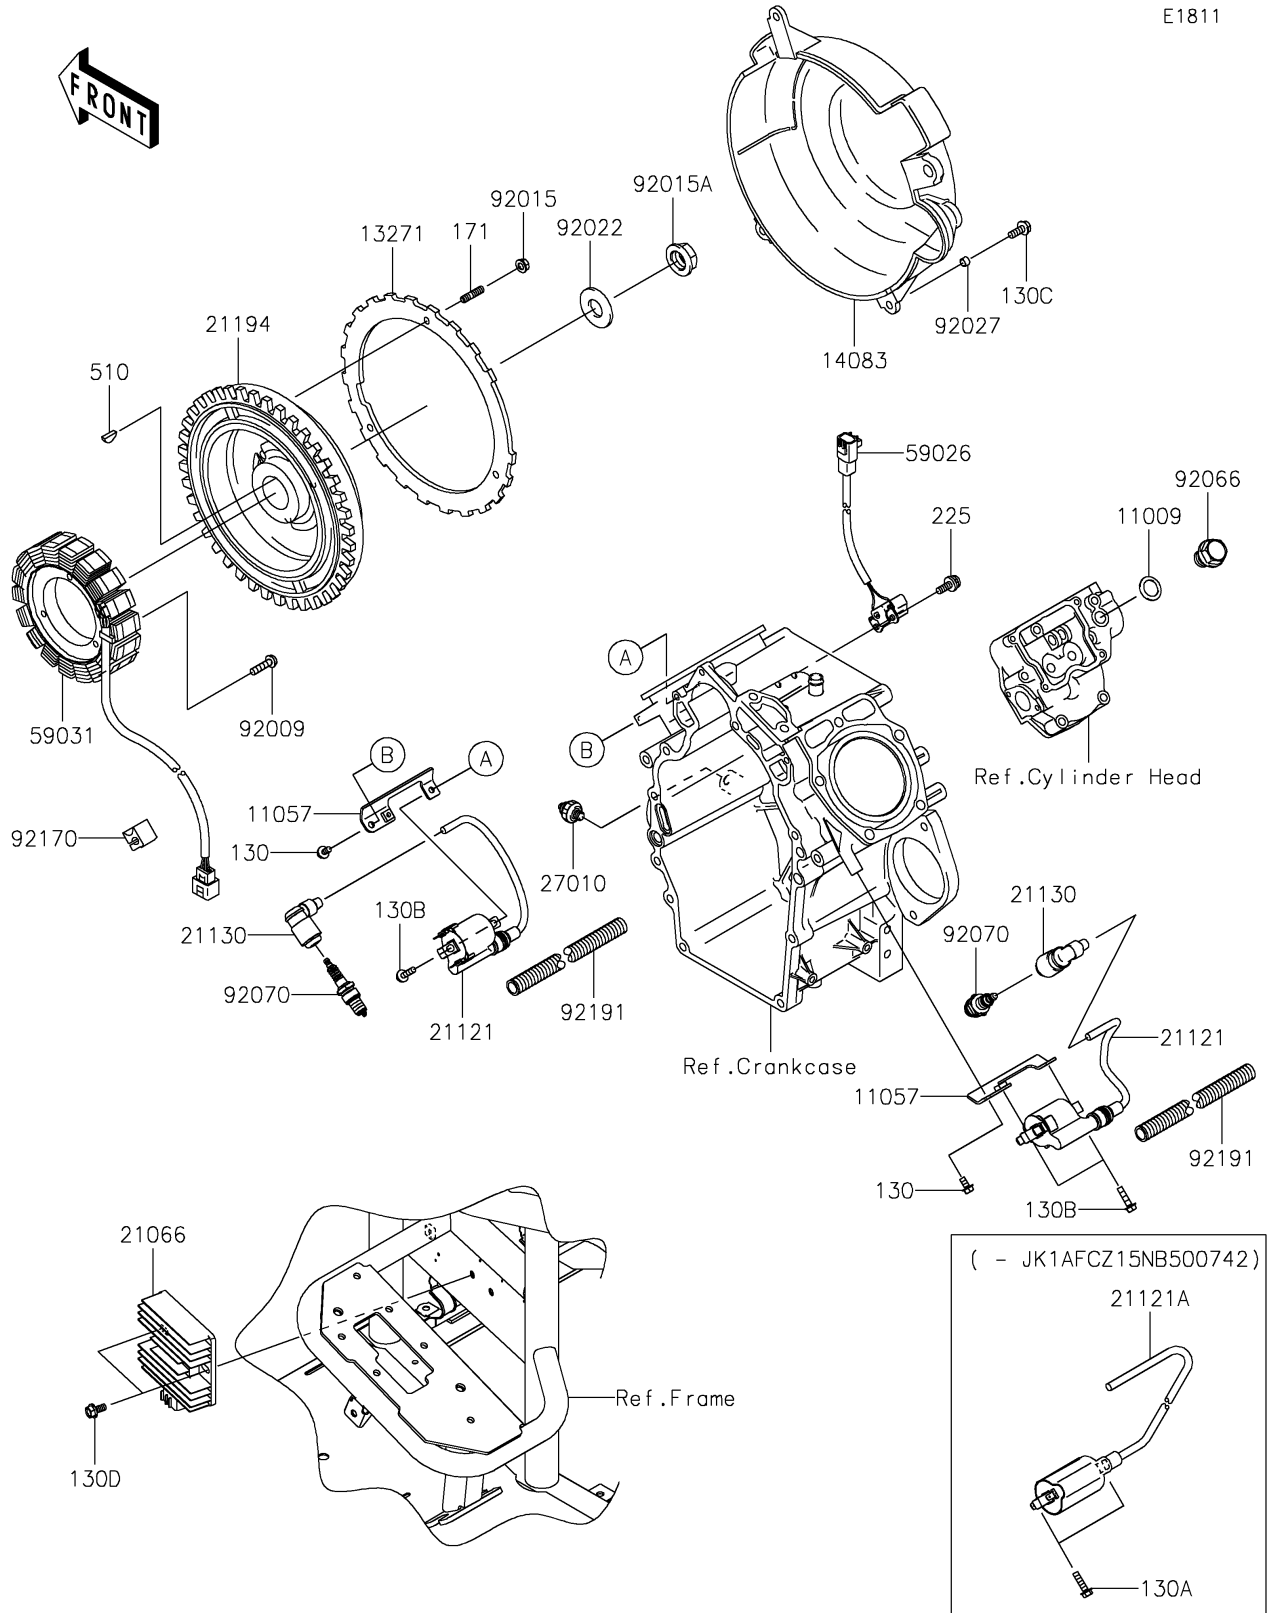

## PARTS DIAGRAM

### Generator/Ignition Coil

## PARTS LIST

### Generator/Ignition Coil

ITEM NAME	PART NUMBER	QUANTITY
GASKET,16X24X1 (Ref # 11009)	11009-2566	1
BRACKET,IGNITION COIL (Ref # 11057)	11057-7728	2
PLATE (Ref # 13271)	13271-2269	1
COVER-FLYWHEEL (Ref # 14083)	14083-2052	1
REGULATOR-VOLTAGE (Ref # 21066)	21066-0717	1
COIL-IGNITION (Ref # 21121)	21121-0749	2
COIL-IGNITION (Ref # 21121A)	21121-2092	2
CAP-SPARK PLUG (Ref # 21130)	21130-2060	2
FLYWHEEL-COMP (Ref # 21194)	21194-2352	1
SWITCH,OIL PRESSURE (Ref # 27010)	27010-1313	1
COIL-PULSING (Ref # 59026)	59026-0559	1
COIL-CHARGING (Ref # 59031)	59031-2136	1
SCREW,6X25 (Ref # 92009)	92009-2273	3
NUT,FLANGED,6MM (Ref # 92015)	92015-1367	3
NUT (Ref # 92015A)	92015-2167	1
WASHER (Ref # 92022)	92022-2229	1
COLLAR,6.2X7.8X5 (Ref # 92027)	92027-2096	3
PLUG,DRAIN (Ref # 92066)	92066-2099	1
PLUG-SPARK,BPR2ES(NGK),SOLID (Ref # 92070)	92070-2110	2
CLAMP (Ref # 92170)	92170-2056	1
TUBE (Ref # 92191)	92191-2124	2
BOLT-FLANGED,5X10 (Ref # 130)	130BA0510	2
BOLT-FLANGED,5X18 (Ref # 130A)	130BA0518	4
BOLT-FLANGED,5X20 (Ref # 130B)	130BA0520	4
BOLT-FLANGED,6X16 (Ref # 130C)	130BA0616	3
BOLT-FLANGED,6X14 (Ref # 130D)	130BB0614	2
BOLT-STUD,6X18 (Ref # 171)	171BA0618	3
SCREW-PAN-WSP-CROS,4X14 (Ref # 225)	225AA0414	2
KEY-WOODRUFF (Ref # 510)	510A5100	1