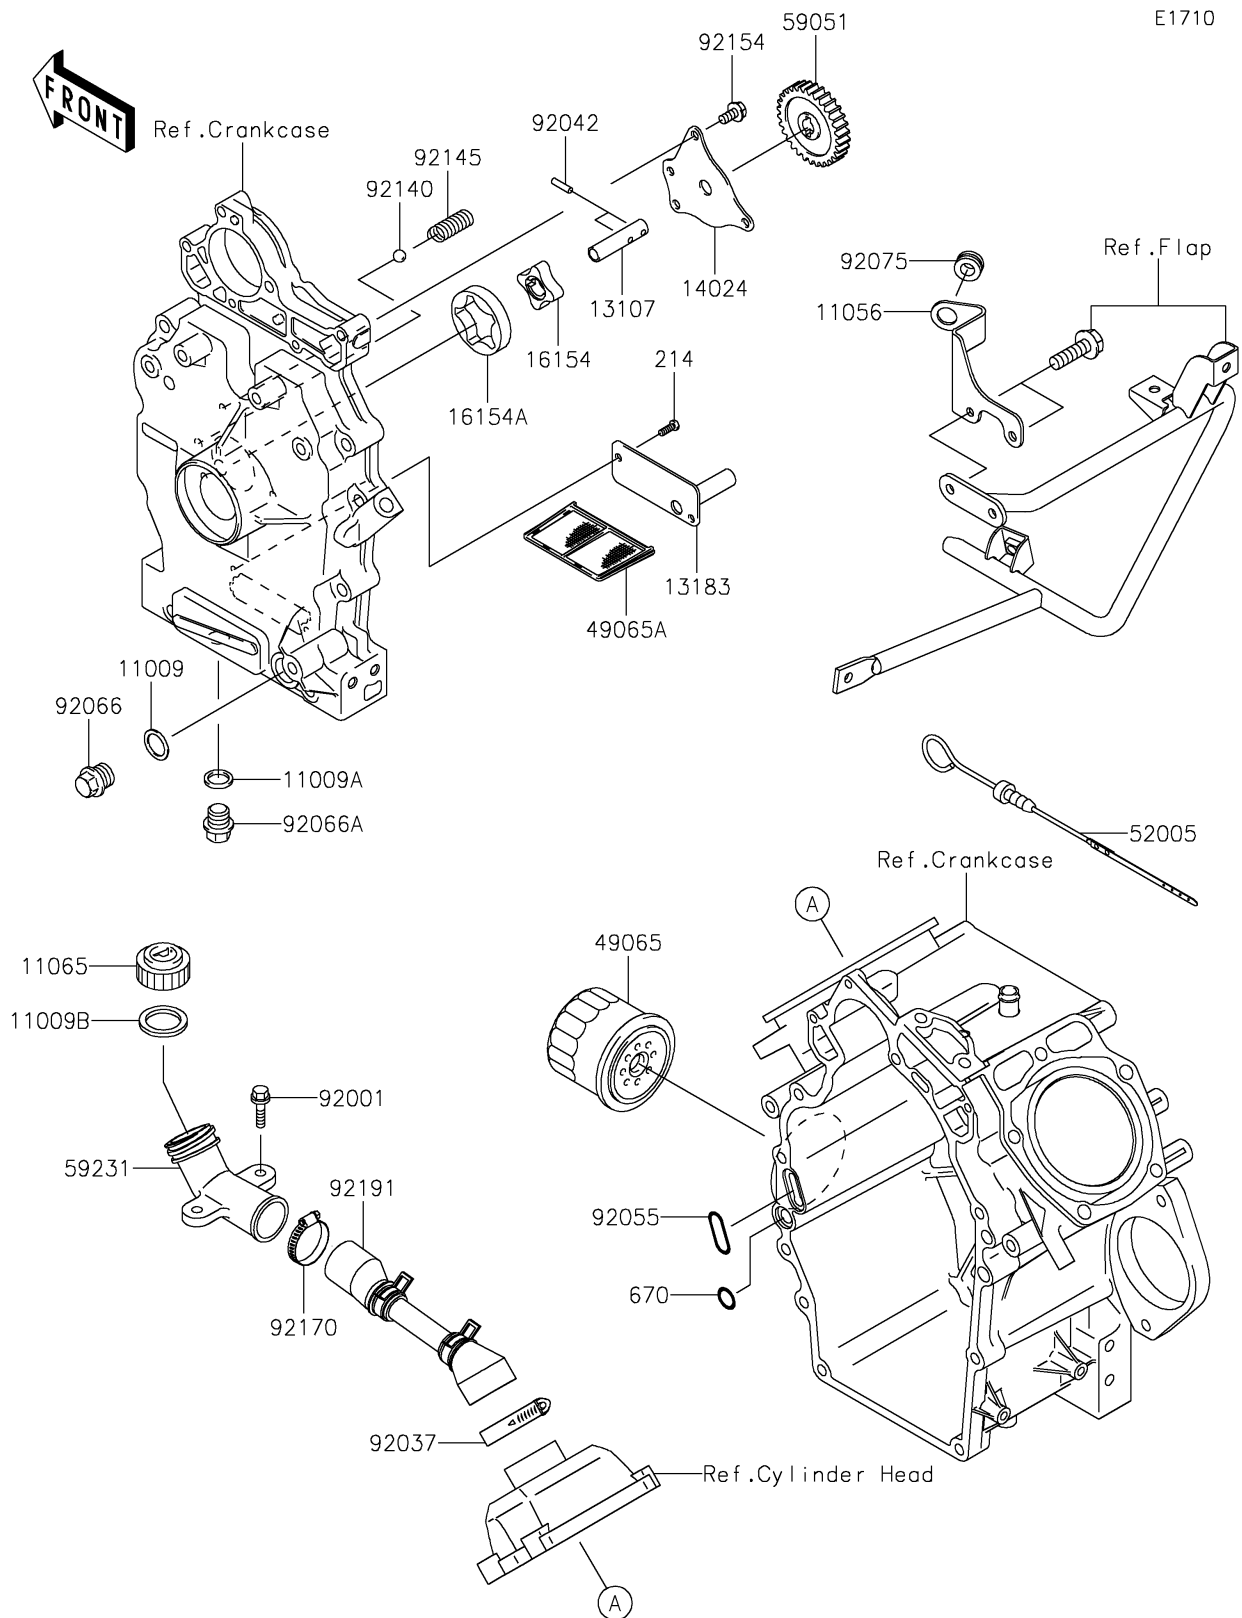

2023 MULE™ 4010 4x4 FE

PARTS DIAGRAM

Oil Pump/Oil Filter

2023 MULE™ 4010 4x4 FE

PARTS LIST

Oil Pump/Oil Filter

ITEM NAME

PART NUMBER

QUANTITY
