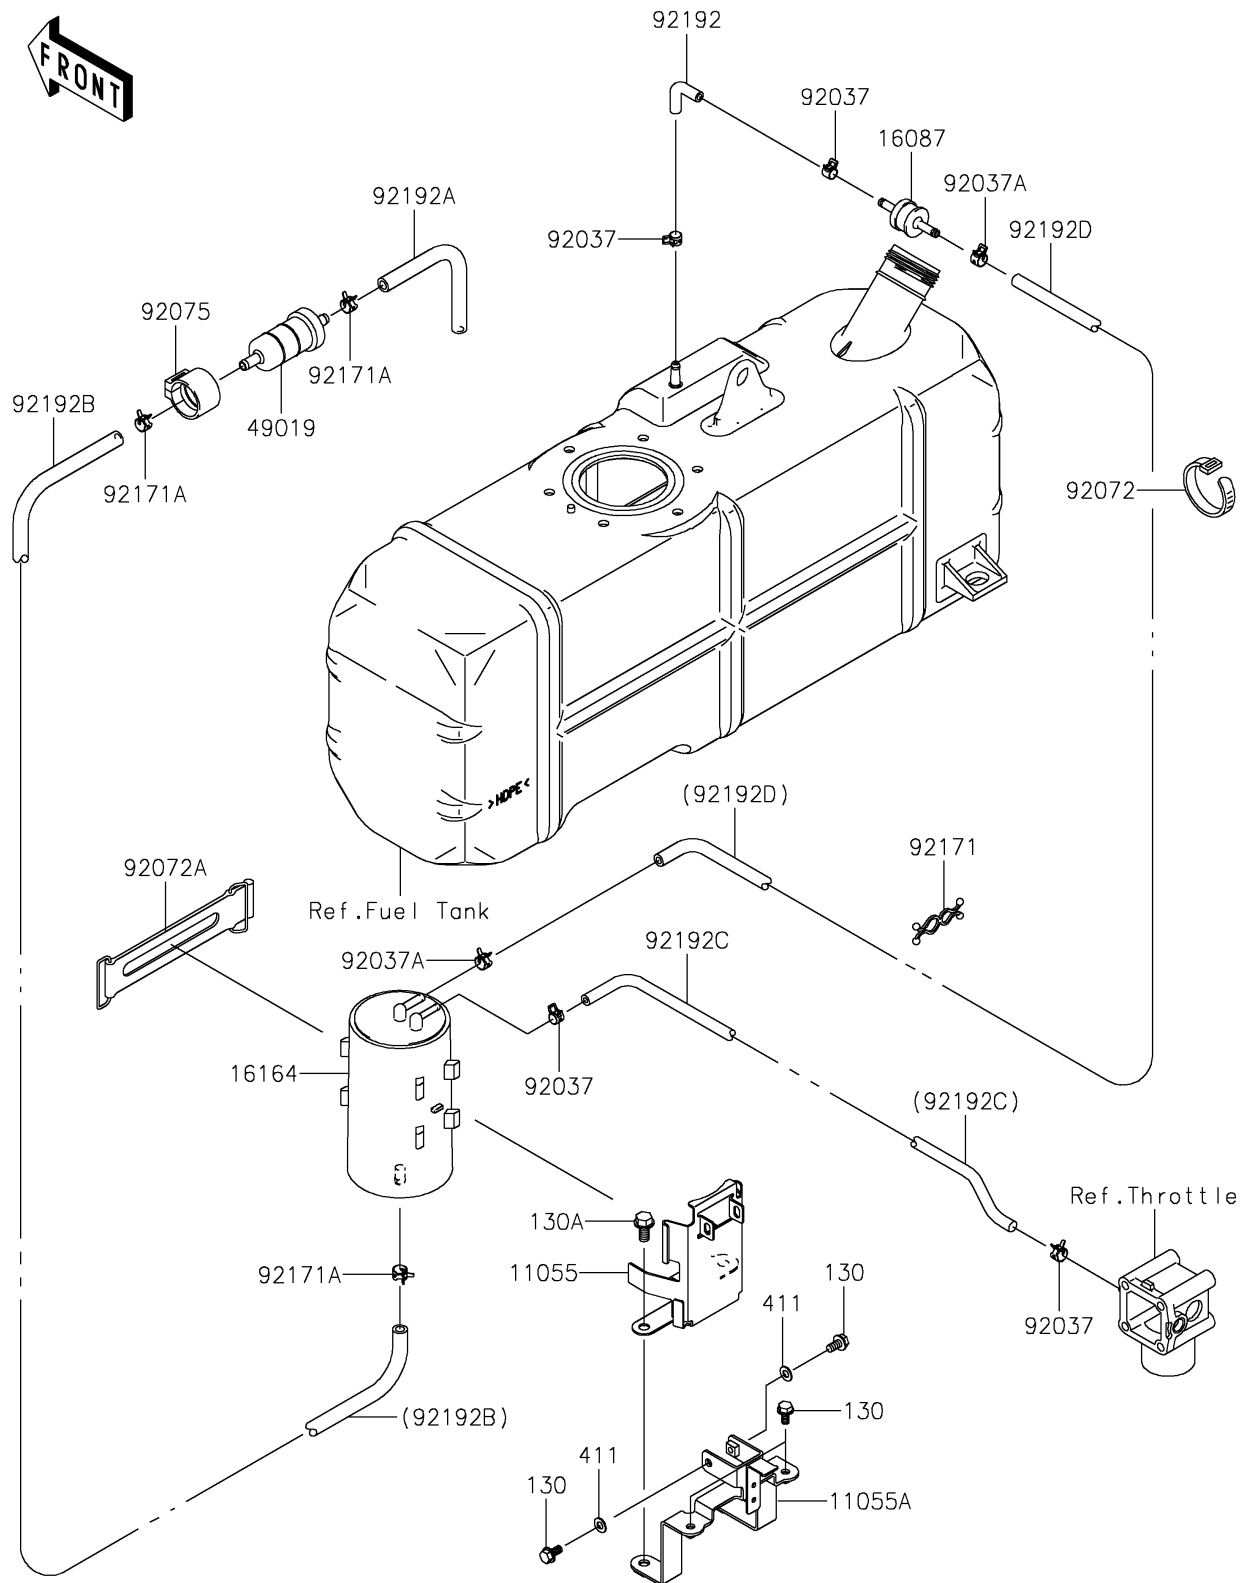

2023 MULE™ 4010 4x4 FE

PARTS DIAGRAM

Fuel Evaporative System

E1650

2023 MULE™ 4010 4x4 FE

PARTS LIST

Fuel Evaporative System

ITEM NAME

PART NUMBER

QUANTITY
